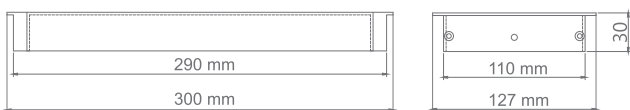

MX No.	Soft Close	AL	PC	Silver	Black	White	Size	Dimensions (mm)	Cutout (mm)
7003	Yes	Yes	–	Yes	–	–	300 mm	300 x 127 x 30	290 x 110
7003 A	Yes	Yes	–	–	Yes	–	300 mm	300 x 127 x 30	290 x 110
7003 B	Yes	Yes	–	–	–	Yes	300 mm	300 x 127 x 30	290 x 110
7004	Yes	Yes	–	Yes	–	–	450 mm	450 x 127 x 30	440 x 110
7004 A	Yes	Yes	–	–	Yes	–	450 mm	450 x 127 x 30	440 x 110
7004 B	Yes	Yes	–	–	–	Yes	450 mm	450 x 127 x 30	440 x 110
7006	–	Yes	–	Yes	–	–	300 mm	300 x 127 x 30	290 x 110
7006 A	–	Yes	–	Yes	–	–	450 mm	450 x 127 x 30	440x 110
7007	–	–	Yes	Yes	–	–	300 mm	300 x 127 x 30	290 x 110
7007 A	–	–	Yes	–	Yes	–	300 mm	300 x 127 x 30	290 x 110
7007 B	--	--	Yes	--	--	Yes	300 mm	300 x 127 x 30	290 x 110

MX-7003/A/B