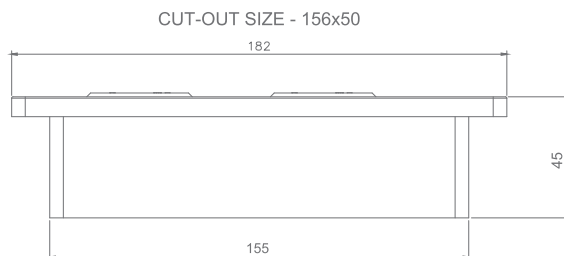

Customized Sockets on Request :