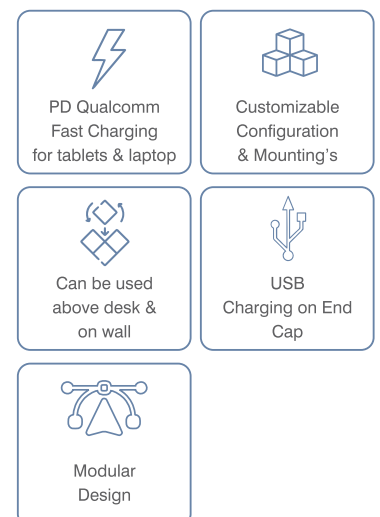

Key Features :