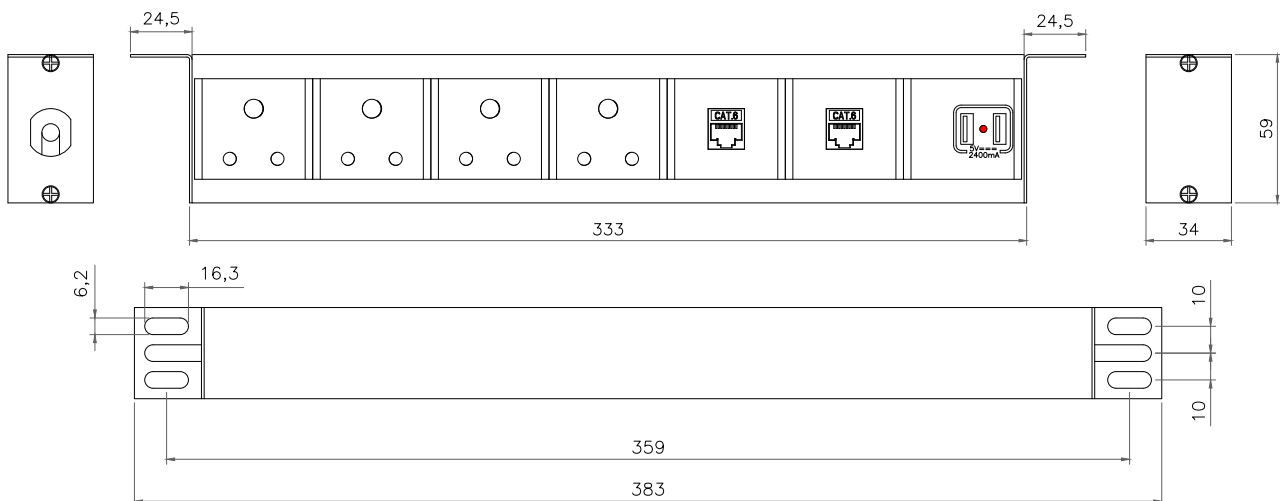

Customization : Length Upon Request

MX No.	Indian or Universal Socket	USB A+C 30W PD	CAT 6	HDMI 4K	2 USB A 5W 2400mA	Dimensions
7077	4	Yes	Yes	Yes	Yes	383x59x34

Key Features :

- PD Qualcomm Fast Charging for tablets & laptop
- Customizable Configuration & Mounting's
- Can be used above desk & on wall
- USB Charging on End Cap
- Modular Design