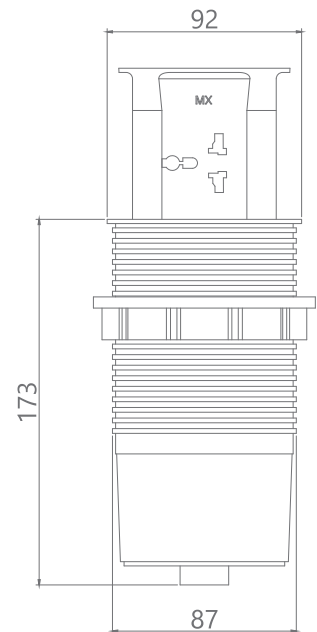

Dimension: Ø 92 mm x 173 mm

Cutout Dimension: Ø 90 mm

GLASS GRAY
MX-7010

Furniture Push-Up Mini Wireless

The Power Post boasts a spring-loaded pop-up mechanism for easy activation by simply pushing the top panel. This versatile product caters to your wireless charging needs, featuring a 15W Qi-compatible wireless charging pad on top. Additionally, it offers convenient charging options for wired devices with a 15W USB-A port and a 20W USB-C port with Power Delivery. The compact, retractable design, crafted from high-grade engineered polycarbonate, makes it multi-functional and ideal for charging various devices at home and office, ensuring a clean and organized workspace.