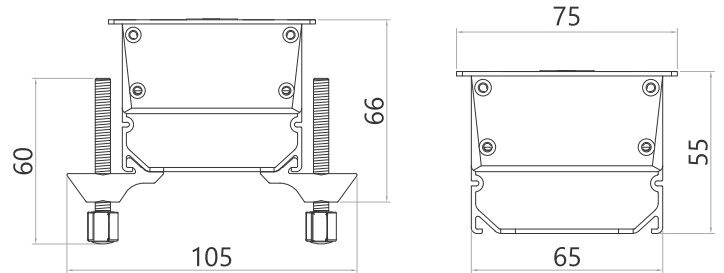

MX NUEVO C55

In-Surface Power Distribution Unit

Engineered for effortless recessed installation, the C55 In-surface power distribution unit series seamlessly integrates power, data, and multimedia connectivity within a dedicated cable management compartment. Its sleek aluminum alloy housing makes it suitable for a variety of workstations and executive tables, making it a highly recommended solution for office and system furniture OEMs.