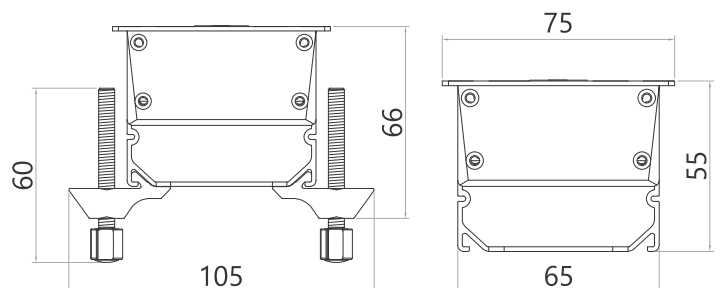

Size

Standard Length : 400mm-1200mm (refer table)
 Customization : Lengths & configuration available upon request

MX Nuevo C55 Wireless

MX No.	Sizes	Dimensions
MX 6301 Qi -04	400mm	75 x 55
MX 6301 Qi -05	500mm	75 x 55
MX 6301 Qi-06	600mm	75 x 55
MX 6301 Qi-08	800mm	75 x 55
MX 6301 Qi-09	900mm	75 x 55
MX 6301 Qi-10	1000mm	75 x 55
MX 6301 Qi-12	1200mm	75 x 55