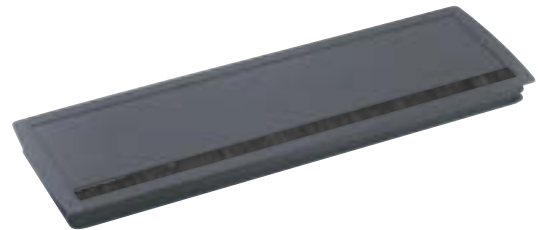

ACCESS FLAP WITH BRUSH
7020 / 7024 / 7028