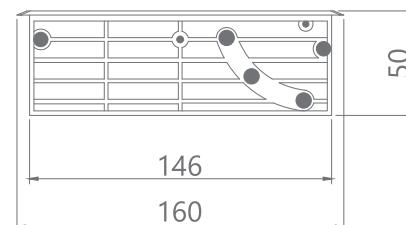

Wiring : Pre -Wired 300mm Cable With Screwless Connector

Customized : Upon Request

MX No.	Universal Socket 6-13 Amperes	2 USB A + C 18 Watts	Data Cat	HDMI 4K	USB A Data	VGA 15 Pin	Aux 3.5	Silver	Black	Dimensions (mm)	Cutout (mm)
7009	3	2	1	1	-	-	-	Yes	-	325X160X50	310X148
7009A (Black)	3	2	1	1	-	-	-	-	Yes	325X160X50	310X148