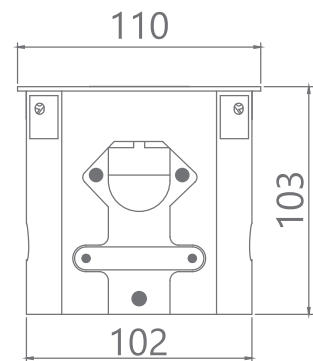

Manual Turn Pop Up

Manual Plug & Play Pop-Up Boxes simplify installation in conference and boardroom tables. Pre-wired patch-in and patch-out cables ensure effortless connectivity, while the simple turnaround function allows for convenient panel opening and closing. Constructed of durable aluminum alloy, these pop-up boxes seamlessly integrate into your meeting space, offering a modern and functional solution.

SPECIFICATION

- Rated Voltage : 250V~
- Rated Current : 6-13Amps (Max)
- USB Charger : Type A & C Ports 18W
- Material : Aluminum, Polycarbonate
- Finish Colors : Silver & Black (Anodized)
- Wiring : 3 x 1 mm² Cable 1.5 meter with 6 Amps Plug.
- Multimedia : Pre-connected cables
- Standard Pack : Mounting Hardware

MX No.	Universal Socket 6-13A	2 USB A + C 18 W	Data Cat	HDMI 4K	USB A Data	VGA 15 Pin	Aux 3.5	Silver	Black	Dimensions (mm)	Cutout (mm)
7001	3	1	2	1	1	1	1	Yes	-	400x110x103	370x104
7001A (Black)	3	1	2	1	1	1	1	-	Yes	400x110x103	370x104

Hydraulic Pop Up

Hydraulic Plug & Play Pop-Up Boxes facilitate quick and simple installation with pre-wired patch-in and patch-out cables for effortless connectivity. A convenient press button function allows for easy panel opening and closing, while the sleek aluminum alloy construction seamlessly integrates into conference and small meeting room tables.

SPECIFICATION

- Rated Voltage : 250V~
- Rated Current : 6-13Amps (Max)
- Material : Aluminium, Polycarbonate
- Finish Colors : Silver & Black (Anodized)
- Wiring : 3 x 1 mm² Cable 1.5 meter with 6 Amps Plug.
- Multimedia: Pre-connected cables

MX No.	Universal Socket 6-13A	2 USB A + C 18 W	Data Cat	HDMI 4K	USB A Data	VGA 15 Pin	Aux 3.5	Silver	Black	Dimensions (mm)	Cutout (mm)
7002	2	-	2	1	1	1	1	Yes	-	265x118x70	225x110
7002A (Black)	2	--	2	1	1	1	1	-	Yes	265x118x70	225x110