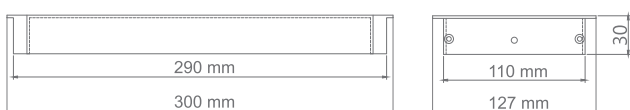

Access Flaps

The access flap features an integrated frame and soft closure, offering single-sided access to an electrical outlet while seamlessly blending into your workspace. Its compatibility with an integrated bottom box provides additional flexibility, and USB charging ports conveniently located on the side cap ensure effortless charging for your electronic devices. This versatile flap is ideal for various applications, including workstations, meeting room tables, conference tables, supervisor desks, and even classroom desks, enhancing functionality and accessibility in any environment.

MX No.	Soft Close	AL	PC	Silver	Black	White	Size	Dimensions (mm)	Cutout (mm)
7003	Yes	Yes	–	Yes	–	–	300 mm	300 x 127 x 30	290 x 110
7003 A	Yes	Yes	–	–	Yes	–	300 mm	300 x 127 x 30	290 x 110
7003 B	Yes	Yes	–	–	–	Yes	300 mm	300 x 127 x 30	290 x 110
7004	Yes	Yes	–	Yes	–	–	450 mm	450 x 127 x 30	440 x 110
7004 A	Yes	Yes	–	–	Yes	–	450 mm	450 x 127 x 30	440 x 110
7004 B	Yes	Yes	–	–	–	Yes	450 mm	450 x 127 x 30	440 x 110
7006	–	Yes	–	Yes	–	–	300 mm	300 x 127 x 30	290 x 110
7006 A	–	Yes	–	Yes	–	–	450 mm	450 x 127 x 30	440x 110
7007	–	–	Yes	Yes	–	–	300 mm	300 x 127 x 30	290 x 110
7007 A	–	–	Yes	–	Yes	–	300 mm	300 x 127 x 30	290 x 110
7007 B	--	--	Yes	--	--	Yes	300 mm	300 x 127 x 30	290 x 110

MX-7006