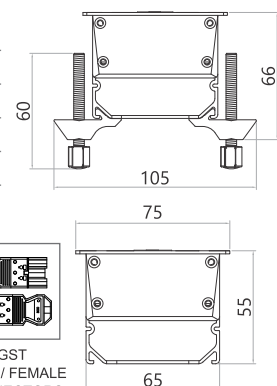

Customized Sockets on Request :

INDIAN SOCKET 6 Amperes	INDIAN SOCKET 6 / 16 Amperes	UNIVERSAL SOCKET 6 / 13 Amperes	UNIVERSAL SOCKET 6 / 16 Amperes	USB A+C SOCKET 12W (2.4Amp) 18W (3.1Amp) 30 W PD (5Amp)	USB A+C SOCKET 30 W PD WITH DISPLAY	HDMI 4K SOCKET	RJ - 45 CAT-6 / CAT-6A SOCKET	SWITCH 6/16 Amps	GST MALE / FEMALE CONNECTORS