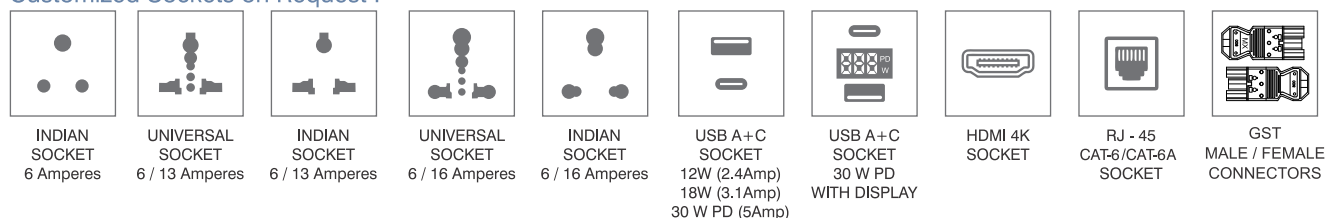

Customized Sockets on Request :