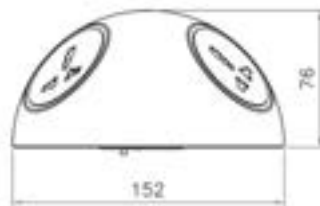

SPECIFICATION

Rated Voltage : 250V~ Single Phase

Rated Current : 6-13A

USB Charger : Type A + C 12 / 18/ 30W PD Fast Charging

Material : Polycarbonate

Finish Colors : Black / Red / Yellow / Blue / Orange / White

Wiring : Pre -Wired 300mm Cable With Screw Less Connector

Standard pack : Locking clasp ring.

Dimension : 152 x 149 x 79.5 mm

Cutout Dimension: PCD-120 mm With 3 Screw for Lock

MX No.	Universal or Indian Socket	USB A+C 30 W PD	LED	HDMI or Cat-6
7067	2	1	-	-
7068	2	1	Yes	-
7069	2	-	-	1
7070	2	-	Yes	1