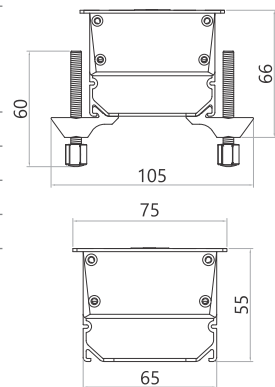

MX No.	Universal Socket 6-13 Amperes	2 USB A + C 18 Watts	Data Cat	HDMI 4K	Silver	Black	Dimensions (mm)	Cutout (mm)
7005	2	1	1	1	Yes	--	275x87x55	267x67
7005-3U	3	1	1	1	Yes	--	329x87x55	321x67
7005A	2	1	1	1	--	Yes	275x87x55	267x67
7005A-3U	3	1	1	1	--	Yes	329x87x55	321x67