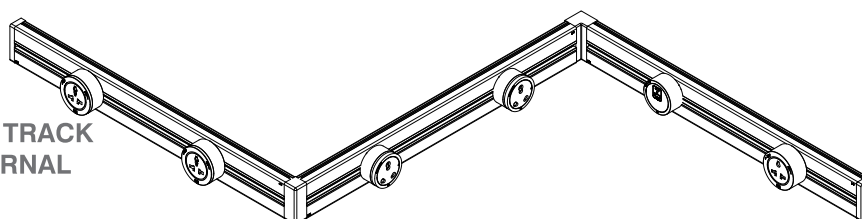

MX No.	Sizes	Cutout (mm)
MX 6200	400mm	390 x 71
MX 6200A	600mm	590 x 71
MX 6200B	800mm	790 x 71
MX 6200C	1000mm	990 x 71
MX 6200D	1200mm	1190 x 71
MX 6200E	1500mm	1490 x 71

WALL TO WALL POWER TRACK WITH INTERNAL & EXTERNAL CORNER CAPS & LINKS