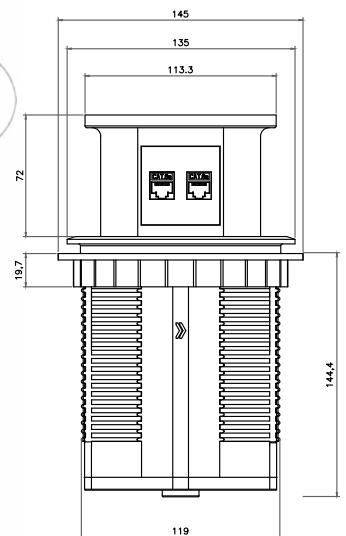

SPECIFICATION

- Rated Voltage : 250V~ Single Phase
- Rated Current : 6-13Amps (Max)
- Universal Sockets : 6/10/13Amps x 3
- 2 RJ-45 (CAT6) + 1 HDMI (4K)
- Wireless Charger : 15 Watts
- Material : Polycarbonate
- Finish Colors : Glass Black
- Wiring : 3 x 1 mm² Cable 1.8 meter with 6 Amps Plug.
- Standard pack : Locking clasp ring.
- Dimension : Ø 145 mm x 119 mm
- Cutout Dimension : Ø 120 mm

GLASS BLACK
MX-7012A