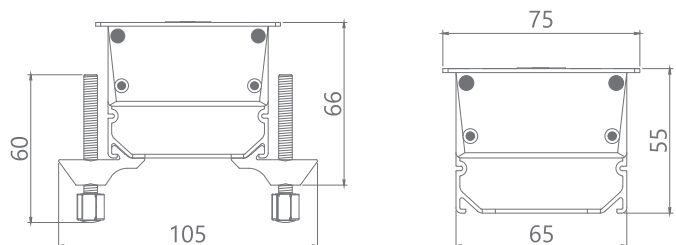

Customized Sockets on Request :

INDIAN SOCKET 6 Amperes	INDIAN SOCKET 6 / 16 Amperes	UNIVERSAL SOCKET 6 / 13 Amperes	UNIVERSAL SOCKET 6 / 16 Amperes	USB A+C SOCKET 30 W PD	USB A+C SOCKET 30 W PD WITH DISPLAY	HDMI 4K SOCKET	RJ - 45 CAT-6 / CAT-6A SOCKET	SWITCH 6/16 Amps	GST MALE / FEMALE CONNECTORS