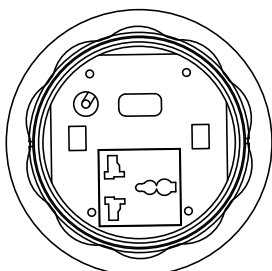

Power Post Touch-Up Wireless Feather Touch Light

The Power Post sets itself apart with its unique touch-activated pop-up mechanism, allowing you to easily access power by simply "figuring touching" the switch icon on the top panel. This innovative unit combines both wired and wireless charging capabilities, featuring four universal electrical outlets, two high-power USB-A ports (3.0Amps), two USB-C ports with Power Delivery (30W), and a Qi-compatible wireless charging pad on top (15W). Its compact, retractable design, built from durable engineered polycarbonate, makes it the perfect multi-functional solution for charging multiple devices at home, offices, and commercial counters, maintaining a clean and organized workspace.

SPECIFICATION

- Rated Voltage : 250V~ Single Phase
- Rated Current : 6-13A
- Universal Sockets : 6/10/13Amps x 3
- 2 RJ-45 (CAT6) + 1 HDMI (4K)
- Wireless Charger : 15 Watts
- Material : Polycarbonate
- Finish Colors : Glass Black
- Wiring: 3 x 1mm² Cable 1.8 mtrs with 6 Amps Plug.
- Standard pack : Locking clasp ring.
- Dimension : Ø 145 mm x 120 mm
- Cutout Dimension: Ø 120mm

Power Post Touch-Up Wireless

The Power Post sets itself apart with its unique touch-activated pop-up mechanism, allowing you to easily access power. This innovative unit combines wireless charging capabilities, featuring Three universal electrical outlets, 2 RJ-45(CAT6), 1 HDMI(4K) & Qi-compatible wireless charging pad on top (15W). Its compact, retractable design, built from durable engineered polycarbonate, makes it the perfect multi-functional solution for charging multiple devices at home, offices, and commercial counters, maintaining a clean and organized workspace.

SPECIFICATION