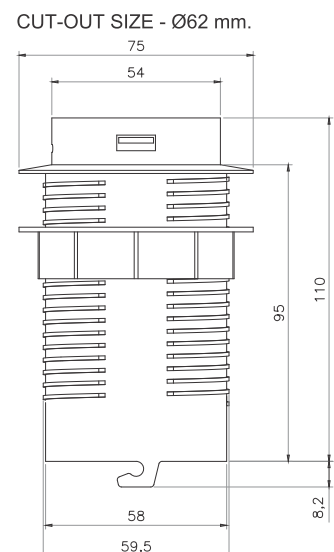

Wireless Charger : 15W

Material : Polycarbonate

Finish Colors : White

Wiring : DC 24V (Max) 5.5 X 2.1 mm

Standard pack : With Adaptor

Dimension : 75mm x 113 mm

Cutout Dimension : Ø 62 mm

MX-7018