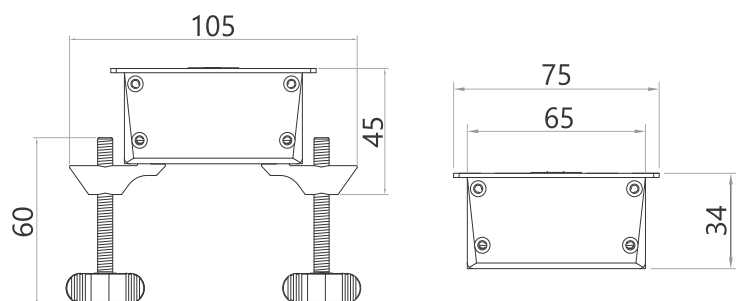

MX Nuevo C34

MX No.	Sizes	Dimensions
MX 6302-04	400mm	75 x 34
MX 6302-05	500mm	75 x 34
MX 6302-06	600mm	75 x 34
MX 6302-08	800mm	75 x 34
MX 6302-09	900mm	75 x 34
MX 6302-10	1000mm	75 x 34
MX 6302-12	1200mm	75 x 34