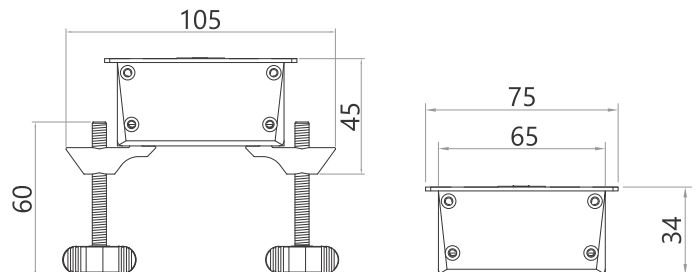

MX NUEVO C34

In-Surface Sleek Power Distribution Unit

MX C34 In-surface power distribution unit series is engineered for simple recessed mount installation to cater power, data and multimedia in a low depth profile. A perfect solution for recessed power & data installations allowing easy access to power for tables, desk, and partitions. Plastically sleek and perfect to go with the home & office workspace.