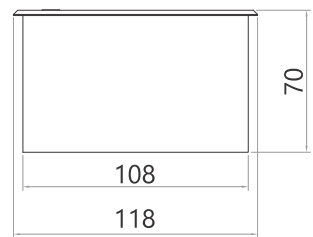

MX No.	Universal Socket 6-13A	2 USB A + C 18 W	Data Cat	HDMI 4K	USB A Data	VGA 15 Pin	Aux 3.5	Silver	Black	Dimensions (mm)	Cutout (mm)
7002	2	-	2	1	1	1	1	Yes	-	265x118x70	225x110
7002A (Black)	2	--	2	1	1	1	1	-	Yes	265x118x70	225x110