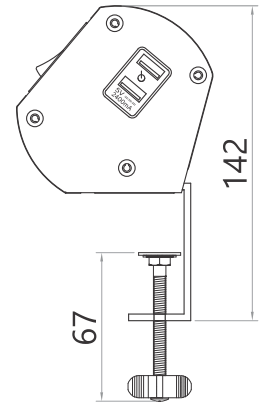

Desktop Console

The Desktop Consoles redefine power and cable management systems with their unmatched speed of installation, strength, versatility, aesthetics, and configurability. Featuring easy connectivity and space management, their end cap provides built-in USB charging for convenient access. Available in BIS standard Indian Socket (6 & 16 Amperes) with USB A 3.0, USB A + C, & USB C charging sockets, the Desktop Consoles are an ideal choice for workspace environments. They stand as the most popular solution for streamlined power and cable management, customizable to any plug or multimedia socket configuration, and adjustable to fit specific length requirements.

SPECIFICATION

Electrical

Rated Voltage : 250V— Single-phase

Rated Current : 6-16 amps (Max)

USB Charger: 2 type A Ports 5V, 2400mA (Side Cap)

Finish: Silver - Black

Material : Aluminum, ABS, FRP, GRP (flame retardant)

Wiring : Pre -Wired 300mm Cable With Screwless Connector

Standard Pack : C type mounting clamps with fastening key.

Customization : Upon Request

Key Features :

PD Qualcomm Fast Charging for tablets & laptop	Customizable Configuration & Mounting's	Can be used above desk & on wall	USB Charging on End Cap	Modular Design

Customized Sockets on Request :

INDIAN SOCKET 6 Amperes	UNIVERSAL SOCKET 6 / 13 Amperes	INDIAN SOCKET 6 / 13 Amperes	UNIVERSAL SOCKET 6 / 16 Amperes	INDIAN SOCKET 6 / 16 Amperes	USB A+C SOCKET 12W (2.4Amp) 18W (3.1Amp) 30 W PD (5Amp)	USB A+C SOCKET 30 W PD WITH DISPLAY	HDMI 4K SOCKET	RJ - 45 CAT-6/CAT-6A SOCKET	GST MALE / FEMALE CONNECTORS