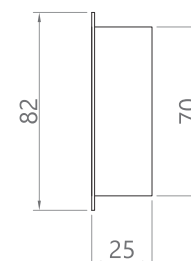

MX No.	Sizes	Cutout (mm)
MX 6200	400mm	390 x 71
MX 6200A	600mm	590 x 71
MX 6200B	800mm	790 x 71
MX 6200C	1000mm	990 x 71
MX 6200D	1200mm	1190 x 71
MX 6200E	1500mm	1490 x 71