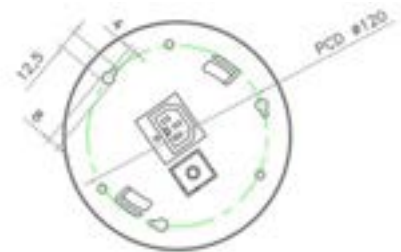

SPECIFICATION

Rated Voltage : 250V~ Single Phase

Rated Current : 6-13A

USB Charger : Type A + C 12 / 18/ 30W PD Fast Charging

Material : Polycarbonate

Finish Colors : Black / Red / Yellow / Blue / Orange / White

Wiring : Pre -Wired 300mm Cable With Screw Less Connector

Standard pack : Locking clasp ring.

Dimension : 152 x 149 x 79.5 mm

Cutout Dimension: PCD-120 mm With 3 Screw for Lock

MX No.	Universal or Indian Socket	USB A+C 30 W PD	LED	HDMI or Cat-6
7067	2	1	-	-
7068	2	1	Yes	-
7069	2	-	-	1
7070	2	-	Yes	1