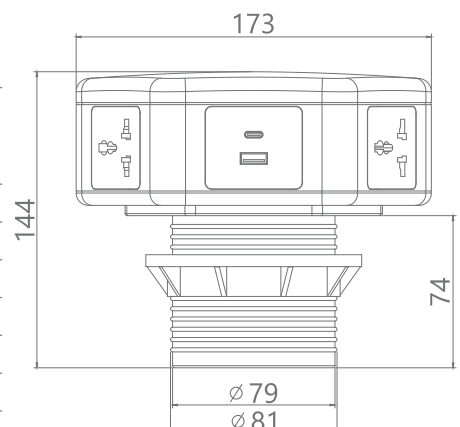

Material : Polycarbonate

Finish Colors : White - Black

Wiring: 3 x 1mm² Cable 1.5 meter with 6 Amps Plug.

Standard pack : Locking clasp ring.

Dimension : 173 mm x 144 mm

Cutout Dimension: Ø 85 mm

MX No.	Universal Socket 6-13A	USB A 3.0 A USB C 30W PD	Top Wireless 15W	Data CAT6 Pre-Wired Cable	HDMI 4K Pre-Wired Cable
7013	5	1	-	-	-
7013A	5	1	1	-	-
7013B	4	1	-	2	-
7013C	4	1	1	2	-
7013D	3	1	-	2	1
7013E	3	1	1	1	1