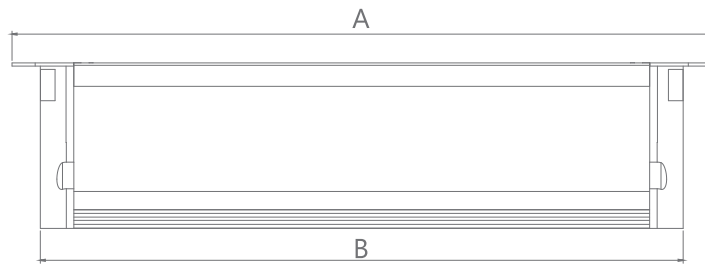

Manual Turn Pop Up

Manual Plug & Play Pop-Up Boxes simplify installation in conference and boardroom tables. Pre-wired patch-in and patch-out cables ensure effortless connectivity, while the simple turnaround function allows for convenient panel opening and closing. Constructed of durable aluminum alloy, these pop-up boxes seamlessly integrate into your meeting space, offering a modern and functional solution.

SPECIFICATION

- Rated Voltage : 250V~
- Rated Current : 6-13Amps (Max)
- USB Charger : Type A & C Ports 18W
- Material : Aluminum, Polycarbonate
- Finish Colors : Silver & Black (Anodized)
- Wiring : 3 x 1 mm² Cable 1.5 meter with 6 Amps Plug.
- Multimedia : Pre-connected cables
- Standard Pack : Mounting Hardware

MX No.	Universal Socket 6-13A	2 USB A + C 18 W	Data Cat	HDMI 4K	USB A Data	VGA 15 Pin	Aux 3.5	Silver	Black	Dimensions (mm)	Cutout (mm)
7001	3	1	2	1	1	1	1	Yes	-	400x110x103	370x104
7001A (Black)	3	1	2	1	1	1	1	-	Yes	400x110x103	370x104

Hydraulic Pop Up

Hydraulic Plug & Play Pop-Up Boxes facilitate quick and simple installation with pre-wired patch-in and patch-out cables for effortless connectivity. A convenient press button function allows for easy panel opening and closing, while the sleek aluminum alloy construction seamlessly integrates into conference and small meeting room tables.

SPECIFICATION

- Rated Voltage : 250V~
- Rated Current : 6-13Amps (Max)
- Material : Aluminium, Polycarbonate
- Finish Colors : Silver & Black (Anodized)
- Wiring : 3 x 1 mm² Cable 1.5 meter with 6 Amps Plug.
- Multimedia: Pre-connected cables

MX No.	Universal Socket 6-13A	2 USB A + C 18 W	Data Cat	HDMI 4K	USB A Data	VGA 15 Pin	Aux 3.5	Silver	Black	Dimensions (mm)	Cutout (mm)
7002	2	-	2	1	1	1	1	Yes	-	265x118x70	225x110
7002A (Black)	2	--	2	1	1	1	1	-	Yes	265x118x70	225x110