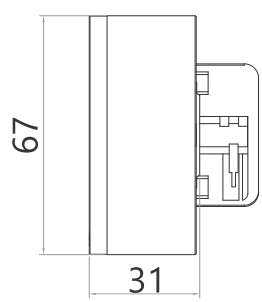

Premium Adaptors
Blue LED