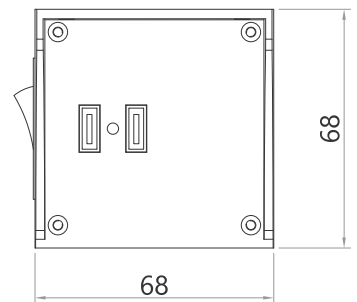

Under Desk Console

The Under Desk Consoles revolutionize power management with their unparalleled features: rapid installation, exceptional strength, unmatched versatility, sleek aesthetics, and remarkable configurability. The convenient end-cap with built-in USB charging ensures easy access and efficient space utilization. Available in BIS standard Indian Socket (6 & 16 Amperes) with USB A 3.0, USB A + C, & USB C charging sockets, the Under Desk Consoles are an ideal choice for workspace environments. They stand as the most popular solution for streamlined power and cable management, customizable to any plug or multimedia socket configuration, and adjustable to fit specific length requirements.

SPECIFICATION

Electrical

Rated Voltage : 250V— Single-phase

Rated Current : 6-16 amps (Max)

USB Charger: 2 type A Ports 5V, 2400mA (Side Cap)

Finish: Silver & Black Anodized

Material : Aluminum, ABS, FRP, GRP (flame retardant)

Wiring : Pre -Wired 300mm Cable With Screwless Connector

Customization : Upon Request

Key Features :

 PD Qualcomm Fast Charging for tablets & laptop	 Customizable Configuration & Mounting's	 Can be used above desk & on wall	 USB Charging on End Cap	 Modular Design

Customized Sockets on Request :

 INDIAN SOCKET 6 AMP	 UNIVERSAL SOCKET 6 / 13 AMP	 INDIAN SOCKET 6 / 13 AMP	 UNIVERSAL SOCKET 6 / 16 AMP	 INDIAN SOCKET 6 / 16 AMP	 UNIVERSAL SOCKET 180° Rotatable 6 / 13 AMP	 USB A+C SOCKET 12W(2.4Amp) 18W(3.1Amp) 30 W PD (5Amp)	 USB A+C SOCKET 30 W PD WITH DISPLAY	 HDMI 4K SOCKET	 RJ - 45 Cat-6 / CAT-6A SOCKET	 GST MALE / FEMALE CONNECTORS