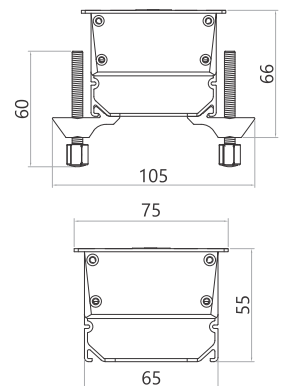

Rose Gold **(ON REQUEST)**

Wiring : Pre -Wired 300mm Cable With

Screwless Connector

MX No.	Universal Socket 6-13 Amperes	2 USB A + C 18 Watts	Data Cat	HDMI 4K	Silver	Black	Dimensions (mm)	Cutout (mm)
7005-2U	2	1	1	1	Yes	–	280x100x30	275x72
7005-3U	3	1	1	1	Yes	–		
7005A	2	1	1	1	–	Yes		
7005A-3U	3	1	1	1	–	Yes		