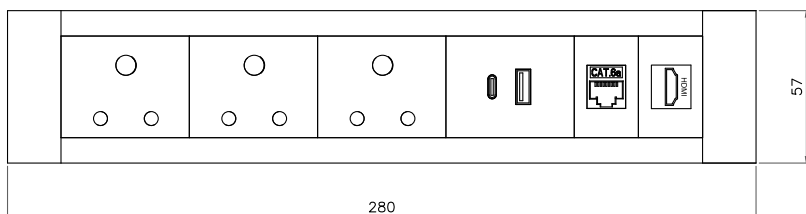

Wiring : Pre -Wired 300mm Cable With Screwless Connector

Data : HDMI, Cat6, Cat3 & USB-C

Customization : Length Upon Request

MX No.	Indian or Universal Socket	USB A+C 30W PD	CAT 6	HDMI 4K	Dual Pole Switch 6 AMP	Dimensions	Dimensions Cut Size
7076	3	Yes	Yes	Yes	Yes	280x57x50	252 x 52