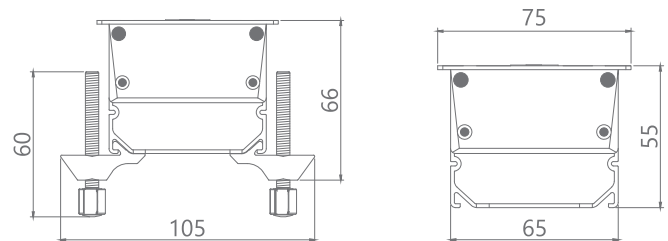

Customized Sockets on Request :