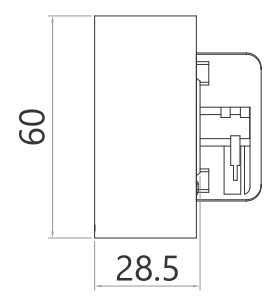

Classic Compact Adaptors