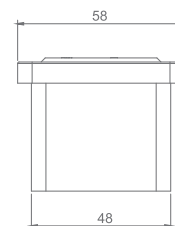

Customized Sockets on Request :