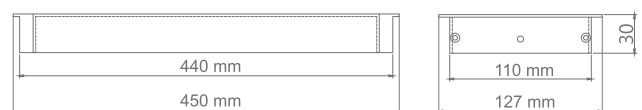

Access Flaps

The access flap features an integrated frame and soft closure, offering single-sided access to an electrical outlet while seamlessly blending into your workspace. Its compatibility with an integrated bottom box provides additional flexibility, and USB charging ports conveniently located on the side cap ensure effortless charging for your electronic devices. This versatile flap is ideal for various applications, including workstations, meeting room tables, conference tables, supervisor desks, and even classroom desks, enhancing functionality and accessibility in any environment.

MX No.	Soft Close	AL	PC	Silver	Black	White	Size	Dimensions (mm)	Cutout (mm)
7003	Yes	Yes	–	Yes	–	–	300 mm	300 x 127 x 30	290 x 110
7003 A	Yes	Yes	–	–	Yes	–	300 mm	300 x 127 x 30	290 x 110
7003 B	Yes	Yes	–	–	–	Yes	300 mm	300 x 127 x 30	290 x 110
7004	Yes	Yes	–	Yes	–	–	450 mm	450 x 127 x 30	440 x 110
7004 A	Yes	Yes	–	–	Yes	–	450 mm	450 x 127 x 30	440 x 110
7004 B	Yes	Yes	–	–	–	Yes	450 mm	450 x 127 x 30	440 x 110
7006	–	Yes	–	Yes	–	–	300 mm	300 x 127 x 30	290 x 110
7006 A	–	Yes	–	Yes	–	–	450 mm	450 x 127 x 30	440x 110
7007	–	–	Yes	Yes	–	–	300 mm	300 x 127 x 30	290 x 110
7007 A	–	–	Yes	–	Yes	–	300 mm	300 x 127 x 30	290 x 110
7007 B	--	--	Yes	--	--	Yes	300 mm	300 x 127 x 30	290 x 110

MX-7006A