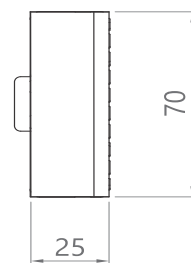

Size

Standard Length : 400mm-1500mm (refer table)
 Customization : Lengths & configuration available upon request

MX Surface Mount Track With Switch

MX No.	Sizes	Dimensions
MX 6000-04	400mm	70 x 25
MX 6000-06	600mm	70 x 25
MX 6000-08	800mm	70 x 25
MX 6000-10	1000mm	70 x 25
MX 6000-12	1200mm	70 x 25
MX 6000-15	1500mm	70 x 25