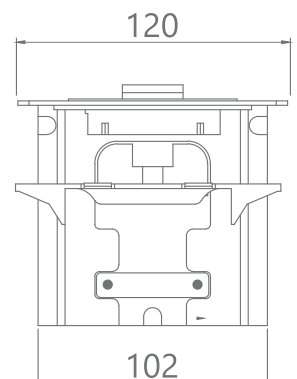

MX No.	Universal Socket 6/13 Amperes	2 USB A + C 18 Watts	Data Cat	HDMI 4K	Dimensions (mm)	Cutout (mm)
7000D	2	1	1	1	445X120X100	430X105
7000E	2	1	1	1	445X120X100	430X105