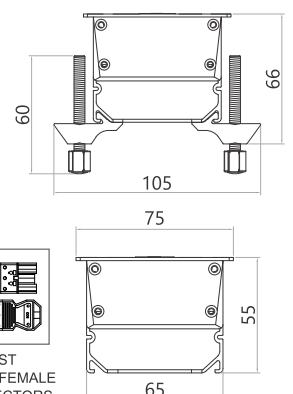

Customized Sockets on Request :

GST
MALE / FEMALE
CONNECTORS