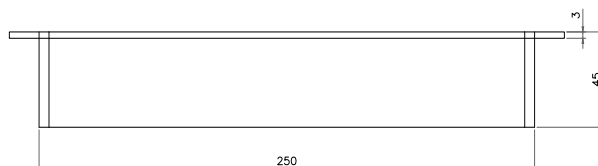

MX No.	Indian or Universal Socket	USB A+C 30W PD	CAT 6	HDMI 4K	Dual Pole Switch 6 AMP	Dimensions	Dimensions Cut Size
7075	3	Yes	Yes	Yes	Yes	280x57x50	252 x 52

Key Features :

- PD Qualcomm Fast Charging for tablets & laptop
- Customizable Configuration & Mounting's
- Can be used above desk & on wall
- Modular Design