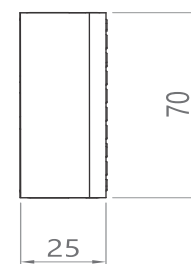

MX Surface Mount Track Without Switch

MX No.	Sizes	Dimensions
MX 6100	400mm	70 x 25
MX 6100A	600mm	70 x 25
MX 6100B	800mm	70 x 25
MX 6100C	1000mm	70 x 25
MX 6100D	1200mm	70 x 25
MX 6100E	1500mm	70 x 25

MX Recess Mount Track