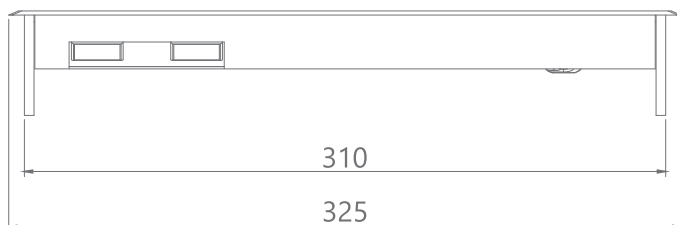

Wiring : Pre -Wired 300mm Cable With Screwless Connector

Customized : Upon Request

MX No.	Universal Socket 6-13 Amperes	2 USB A + C 18 Watts	Data Cat	HDMI 4K	USB A Data	VGA 15 Pin	Aux 3.5	Silver	Black	Dimensions (mm)	Cutout (mm)
7009	3	2	1	1	-	-	-	Yes	-	325X160X50	310X148
7009A (Black)	3	2	1	1	-	-	-	-	Yes	325X160X50	310X148