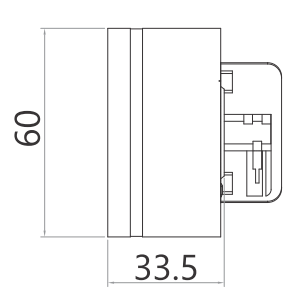

Classic Indian Adaptors
6/16A