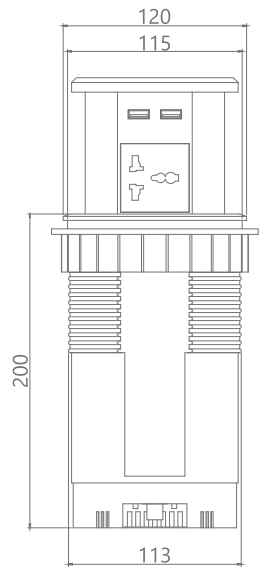

Power Post Touch-Up Wireless Feather Touch Light

The Power Post sets itself apart with its unique touch-activated pop-up mechanism, allowing you to easily access power by simply "figuring touching" the switch icon on the top panel. This innovative unit combines both wired and wireless charging capabilities, featuring four universal electrical outlets, two high-power USB-A ports (3.0Amps), two USB-C ports with Power Delivery (30W), and a Qi-compatible wireless charging pad on top (15W). Its compact, retractable design, built from durable engineered polycarbonate, makes it the perfect multi-functional solution for charging multiple devices at home, offices, and commercial counters, maintaining a clean and organized workspace.

SPECIFICATION

- Rated Voltage : 250V~ Single Phase
- Rated Current : 6-13A
- Universal Sockets : 6/10/13Amps x 3
- 2 RJ-45 (CAT6) + 1 HDMI (4K)
- Wireless Charger : 15 Watts
- Material : Polycarbonate
- Finish Colors : Glass Black
- Wiring: 3 x 1mm² Cable 1.8 mtrs with 6 Amps Plug.
- Standard pack : Locking clasp ring.
- Dimension : Ø 145 mm x 120 mm
- Cutout Dimension: Ø 120mm

GLASS BLACK
MX-7012