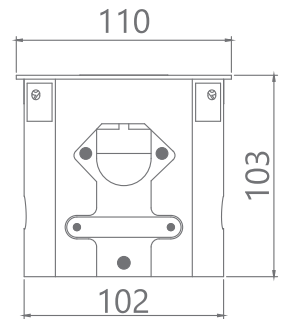

MX No.	Universal Socket 6/13 Amperes	2 USB A + C 18 Watts	Data Cat	HDMI 4K	USB A Data	VGA 15 Pin	Aux 3.5	Silver	Black	Dimensions (mm)	Cutout (mm)
7000	3	1	2	1	-	-	-	Yes	-	435x110x103	405x104
7000A (Black)	3	1	2	1	-	-	-	-	Yes	435x110x103	405x104
7000B	2	1	2	1	1	1	1	Yes	-	460x110x103	430x104
7000C (Black)	2	1	2	1	1	1	1	--	Yes	460x110x103	430x104