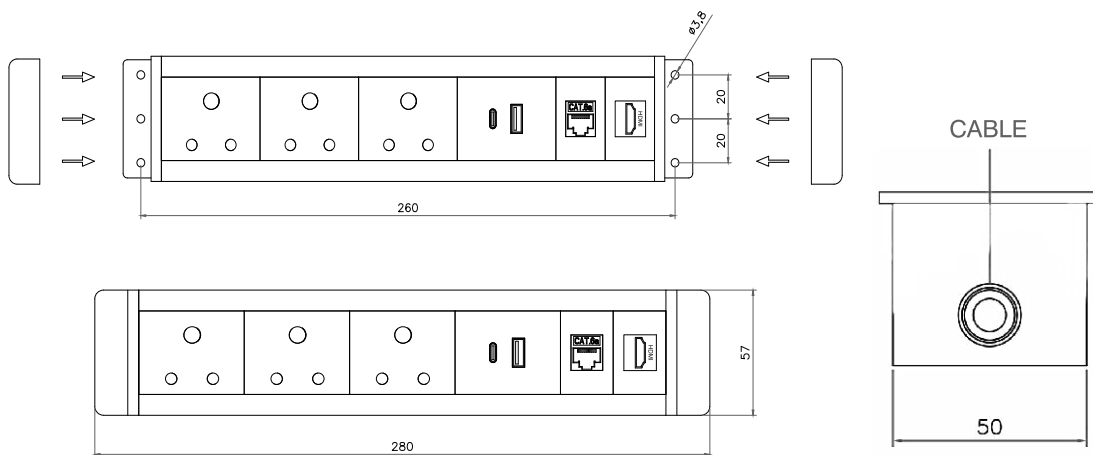

Key Features :

- PD Qualcomm Fast Charging for tablets & laptop
- Customizable Configuration & Mounting's
- Can be used above desk & on wall
- Modular Design