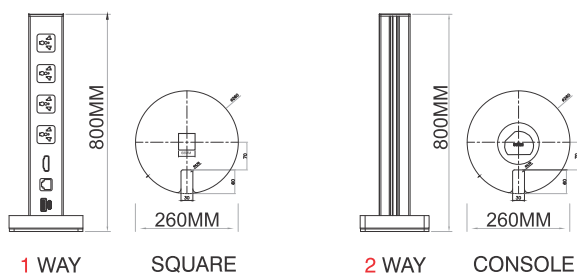

MX Freestanding POWER POLE

Automatic power cut-off protection

Freestanding Power Pole offer stable and convenient power-sharing in any space, featuring automatic power cut-off protection in case of a fall. This flexible solution seamlessly integrates power and USB charging into previously unpowered areas. With universal sockets, HDMI, Cat-6, and optional integrated USB ports, the Power Pole is perfect for open spaces, including experience centers, living rooms, lounges, public buildings, concourses, and breakout areas. Customizable to any plug or multimedia socket configuration and adjustable to fit specific length requirements.

SPECIFICATION

Electrical

Rated Voltage : 250V— Single-phase
Rated Current : 32 Amps (Max) & 6/16 Amps (Max)
Wireless Charger : 15 Watts
Frequency : 50 / 60 Hz
1 USB A + 1 USB C : 30W PD Fast Charging
1 USB A + 1 USB C : 30W PD Fast Charging
with Voltage Display
RJ-45 : CAT-6
Port : HDMI

Size

Standard Track : 400mm
Customization : Available upon request

Material

Profile Housing : Anodized Aluminum, ABS, FRP, GRP (Flame retardant)
Conductor : Phosphor Bronze (Copper)
End Cap & Bus bar Carrier: Polycarbonate
Finish: Silver - White - Black