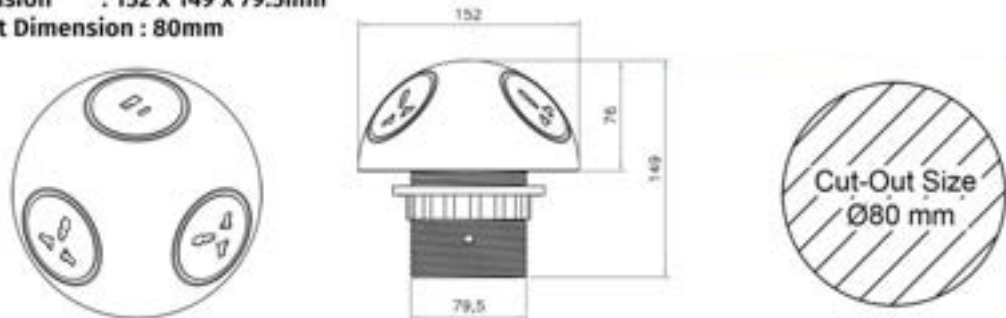

MX No.	Universal or Indian Socket	USB A+C 30 W PD	LED	HDMI or Cat-6
7063	2	1	-	-
7064	2	1	Yes	-
7065	2	-	-	1
7066	2	-	Yes	1

Standard pack : Locking Clasp Ring
Dimension : 152 x 149 x 79.5mm
Cutout Dimension : 80mm