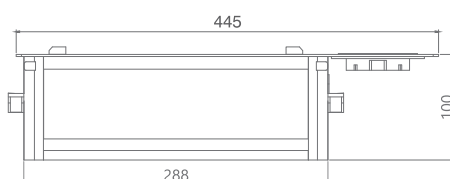

MX No.	Universal Socket 6/13 Amperes	2 USB A + C 18 Watts	Data Cat	HDMI 4K	Dimensions (mm)	Cutout (mm)
7000D	2	1	1	1	445X120X100	430X105
7000E	2	1	1	1	445X120X100	430X105