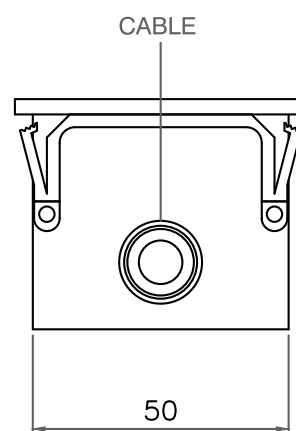

Wiring : Pre -Wired 300mm Cable With Screwless Connector

Data : HDMI, Cat6, Cat3 & USB-C

Customization : Length Upon Request

MX No.	Indian or Universal Socket	USB A+C 30W PD	CAT 6	HDMI 4K	Dual Pole Switch 6 AMP	Dimensions	Dimensions Cut Size
7076	3	Yes	Yes	Yes	Yes	280x57x50	252 x 52