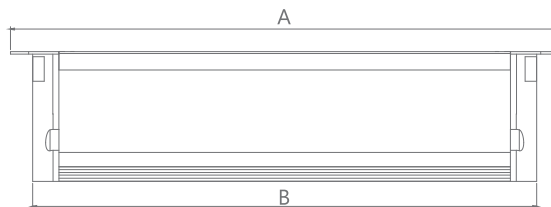

MX No.	Universal Socket 6/13 Amperes	2 USB A + C 18 Watts	Data Cat	HDMI 4K	USB A Data	VGA 15 Pin	Aux 3.5	Silver	Black	Dimensions (mm)	Cutout (mm)
7000	3	1	2	1	-	-	-	Yes	-	435x110x103	405x104
7000A (Black)	3	1	2	1	-	-	-	-	Yes	435x110x103	405x104
7000B	2	1	2	1	1	1	1	Yes	-	460x110x103	430x104
7000C (Black)	2	1	2	1	1	1	1	--	Yes	460x110x103	430x104