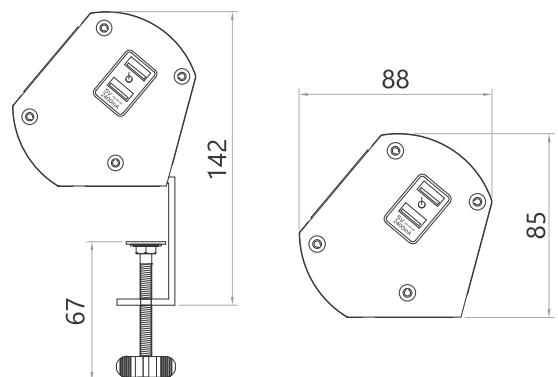

Size

Standard Length : 400mm-1500mm (refer table)
 Customization : Lengths & configuration available upon request

MX Surface Mount Track With Switch

MX No.	Sizes	Dimensions
MX 6000-04	400mm	70 x 25
MX 6000-06	600mm	70 x 25
MX 6000-08	800mm	70 x 25
MX 6000-10	1000mm	70 x 25
MX 6000-12	1200mm	70 x 25
MX 6000-15	1500mm	70 x 25

Track Housing : Anodized Aluminum

End Cap : Polycarbonate

Busbar Carrier : Polycarbonate

Conductor : Phosphor Bronze (Copper)

Finish : Black & Silver

Size

Standard Length : 400mm-1200mm (refer table)

Customization : Lengths & configuration available upon request

MX Nuevo D88

MX No.	Sizes	Dimensions
MX 6304-04	400mm	88 x 85
MX 6304-05	500mm	88 x 85
MX 6304-06	600mm	88 x 85
MX 6304-08	800mm	88 x 85
MX 6304-09	900mm	88 x 85
MX 6304-10	1000mm	88 x 85
MX 6304-12	1200mm	88 x 85