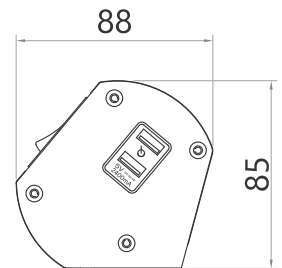

Desktop Console

The Desktop Consoles redefine power and cable management systems with their unmatched speed of installation, strength, versatility, aesthetics, and configurability. Featuring easy connectivity and space management, their end cap provides built-in USB charging for convenient access. Available in BIS standard Indian Socket (6 & 16 Amperes) with USB A 3.0, USB A + C, & USB C charging sockets, the Desktop Consoles are an ideal choice for workspace environments. They stand as the most popular solution for streamlined power and cable management, customizable to any plug or multimedia socket configuration, and adjustable to fit specific length requirements.

SPECIFICATION

Electrical

Rated Voltage : 250V— Single-phase

Rated Current : 6-16 amps (Max)

USB Charger: 2 type A Ports 5V, 2400mA (Side Cap)

Finish: Silver - Black

Material : Aluminum, ABS, FRP, GRP (flame retardant)

Wiring : Pre -Wired 300mm Cable With Screwless Connector

Standard Pack : C type mounting clamps with fastening key.

Customization : Upon Request

Key Features :

PD Qualcomm Fast Charging for tablets & laptop	Customizable Configuration & Mounting's	Can be used above desk & on wall	USB Charging on End Cap	Modular Design

Customized Sockets on Request :

INDIAN SOCKET 6 Amperes	UNIVERSAL SOCKET 6 / 13 Amperes	INDIAN SOCKET 6 / 13 Amperes	UNIVERSAL SOCKET 6 / 16 Amperes	INDIAN SOCKET 6 / 16 Amperes	USB A+C SOCKET 12W (2.4Amp) 18W (3.1Amp) 30 W PD (5Amp)	USB A+C SOCKET 30 W PD WITH DISPLAY	HDMI 4K SOCKET	RJ - 45 CAT-6/CAT-6A SOCKET	GST MALE / FEMALE CONNECTORS