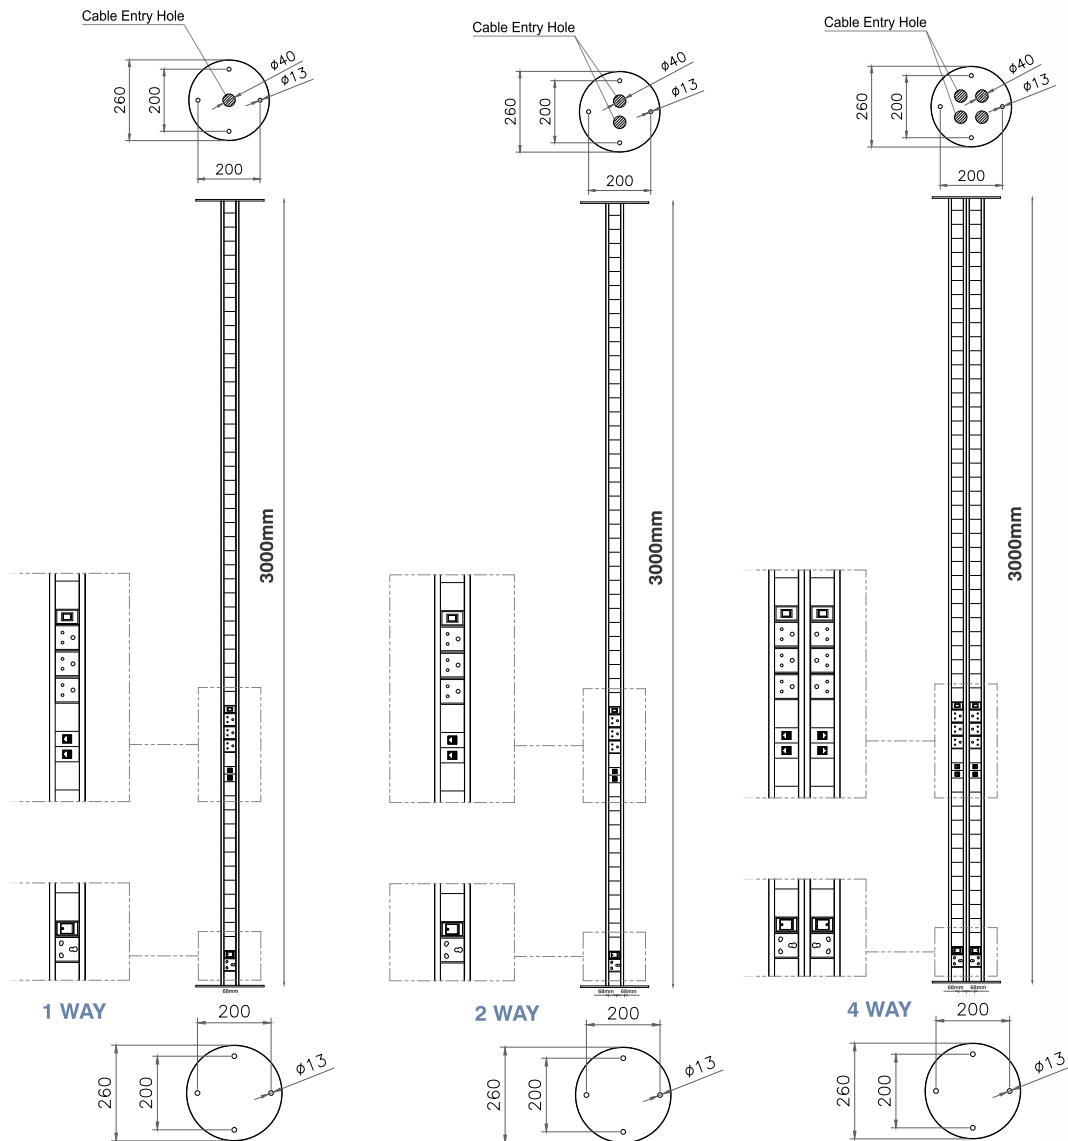

VERTICAL POWER AND DATA POLE FLOOR TO CEILING.

MX Vertical Power and Data Pole Floor to Ceiling. Protects cable running vertically. Maintenance a neat & clean look in your office. Its rigid cable protection unique profile. Compact & Sleek Design. The ultimate power pole is to route cables from the ceiling to the floor or from the ceiling to any table or counter top. Comes in BLACK & SILVER Finish. Our MX Power Pole can be any customized length from 2.5mtrs to 4mtrs. Just PLUG-n-PLAY, with all the supported cables supplied for a plug-n-play installation. We have multiple modules as per Customer Requirement.

SPECIFICATION

Rated Voltage : 250 Volts — Single-phase

Rated Current : 6 -16 Amperes

Standard Finish: Black & Silver

Material : Aluminum, FRP, GRP (flame retardant)

Customization : Length Upon Request (1 WAY, 2 WAY & 4 WAY)

Customized Sockets on Request :

INDIAN SOCKET 6 AMP	UNIVERSAL SOCKET 6 / 13 AMP	UNIVERSAL SOCKET 6 / 16 AMP	INDIAN SOCKET 6 / 16 AMP	USB A+C SOCKET 12W(2.4Amp) 18W(3.1Amp) 30 W PD (5Amp)	USB A+C SOCKET 30 W PD WITH DISPLAY	HDMI 4K SOCKET	RJ - 45 CAT-6 / CAT-6A SOCKET