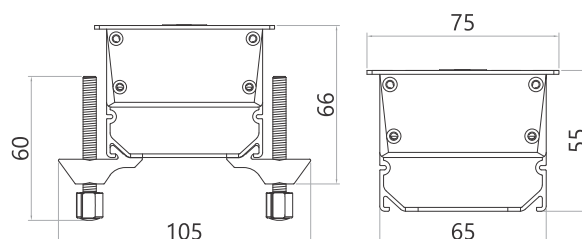

MX Nuevo C55

MX No.	Sizes	Dimensions
MX 6301-04	400mm	75 x 55
MX 6301-05	500mm	75 x 55
MX 6301-06	600mm	75 x 55
MX 6301-08	800mm	75 x 55
MX 6301-09	900mm	75 x 55
MX 6301-10	1000mm	75 x 55
MX 6301-12	1200mm	75 x 55