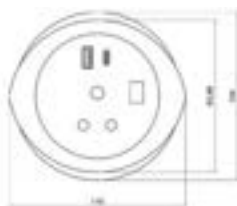

MX-7071
UNIVERSAL SOCKET
6/13 AMP