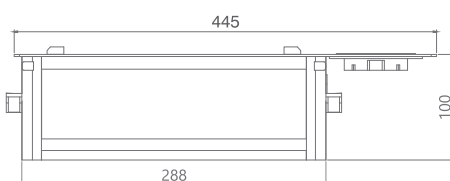

MX No.	Universal Socket 6/13 Amperes	2 USB A + C 18 Watts	Data Cat	HDMI 4K	Dimensions (mm)	Cutout (mm)
7000D	2	1	1	1	445X120X100	430X105
7000E	2	1	1	1	445X120X100	430X105