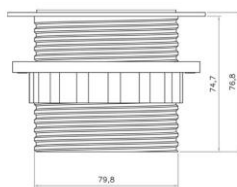

Standard pack : Locking clasp ring.

Dimension : 104 x 110 x 79.8 mm

Cutout Dimension: Ø 80 mm

MX No.	Universal Socket 6-13 Amperes	Indian Socket	Indian Socket 6-16 Amperes	USB A+C 30 Watts PD	Wireless 15 Watts	Dual Pole Switch 6 Amperes
7071	1	-	-	Yes	-	Yes
7072	-	1	-	Yes	-	Yes
7073	-	-	-	-	Yes	-
7074	-	-	Yes	Yes	-	-