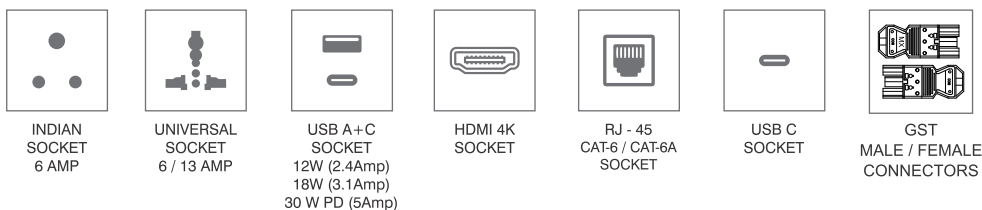

Customized Sockets on Request :