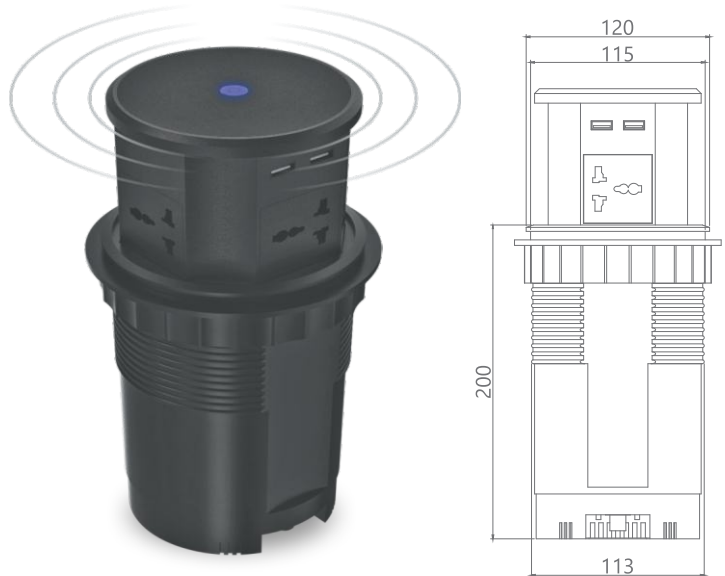

Power Post Touch-Up Wireless Feather Touch Light

The Power Post sets itself apart with its unique touch-activated pop-up mechanism, allowing you to easily access power by simply "figuring touching" the switch icon on the top panel. This innovative unit combines both wired and wireless charging capabilities, featuring four universal electrical outlets, two high-power USB-A ports (3.0Amps), two USB-C ports with Power Delivery (30W), and a Qi-compatible wireless charging pad on top (15W). Its compact, retractable design, built from durable engineered polycarbonate, makes it the perfect multi-functional solution for charging multiple devices at home, offices, and commercial counters, maintaining a clean and organized workspace.

SPECIFICATION

- Rated Voltage : 250V~ Single Phase
- Rated Current : 6-13A
- Universal Sockets : 6/10/13Amps x 3
- 2 RJ-45 (CAT6) + 1 HDMI (4K)
- Wireless Charger : 15 Watts
- Material : Polycarbonate
- Finish Colors : Glass Black
- Wiring: 3 x 1mm² Cable 1.8 mtrs with 6 Amps Plug.
- Standard pack : Locking clasp ring.
- Dimension : Ø 145 mm x 120 mm
- Cutout Dimension: Ø 120mm

GLASS BLACK
MX-7012