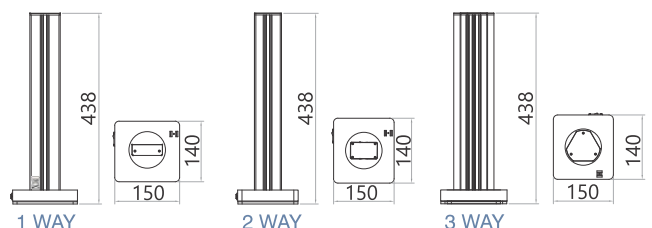

MX FREESTANDING TOWER TRACK

MX No.	USB A	USB A & C	Dimensions
MX 6400	YES	--	438 x 150 x 140
MX 6401	--	YES	438 x 150 x 140
MX 6402	YES	--	438 x 150 x 140
MX 6403	--	YES	438 x 150 x 140
MX 6404	YES	--	438 x 150 x 140
MX 6405	--	YES	438 x 150 x 140