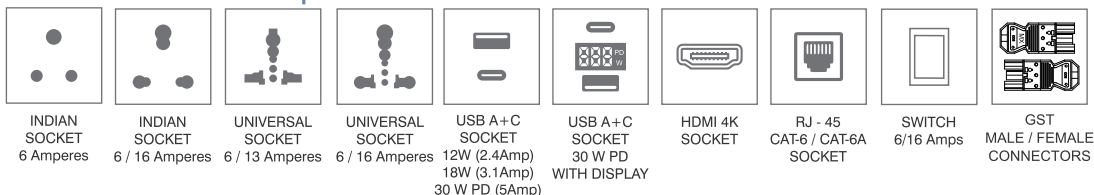

Customized Sockets on Request :