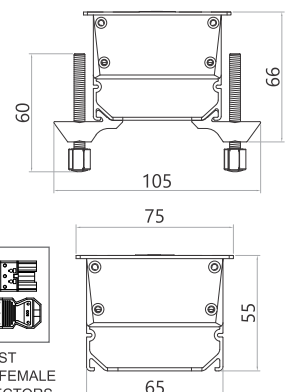

Power Cubby Slider Flap

The Power Cubby with Slider Flap boasts quick and simple installation. Shrouded screw terminals simplify power connections, while feed-through multimedia ports ensure seamless connectivity. It comes with a wireless charging option, and the convenient sliding flap provides easy access with magnetic soft closing to keep your workspace organized. Crafted from durable aluminum alloy, this cubby seamlessly integrates into various workstation and executive table setups. It is customizable to any plug or multimedia socket configuration and adjustable to fit specific length requirements.

SPECIFICATION

Rated Voltage : 250V~ Single Phase

Rated Current : 6-16 Amperes (Max)

USB Charger : Type A & C Ports 12, 18, 30 PD Watts

Material : Aluminium, Polycarbonate

Finish Colors : Silver & Black (Anodized)

Rose Gold **(ON REQUEST)**

Wiring : Pre -Wired 300mm Cable With

Screwless Connector

MX No.	Universal Socket 6-13 Amperes	2 USB A + C 18 Watts	Data Cat	HDMI 4K	Silver	Black	Dimensions (mm)	Cutout (mm)
7005-2U	2	1	1	1	Yes	–	280x100x30	275x72
7005-3U	3	1	1	1	Yes	–		
7005A	2	1	1	1	–	Yes		
7005A-3U	3	1	1	1	–	Yes		

Power Cubby Slider Flap Wireless