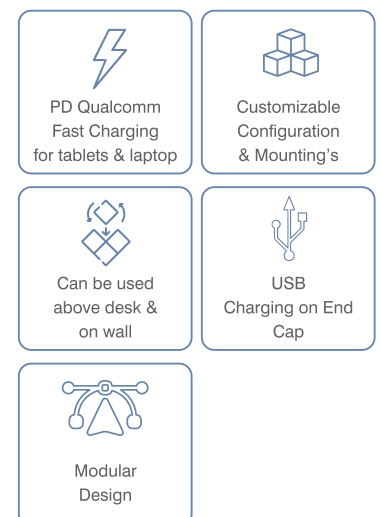

Key Features :