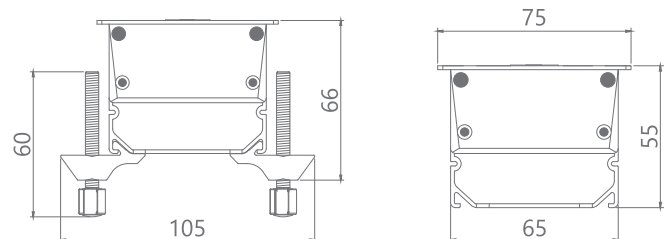

Customized Sockets on Request :