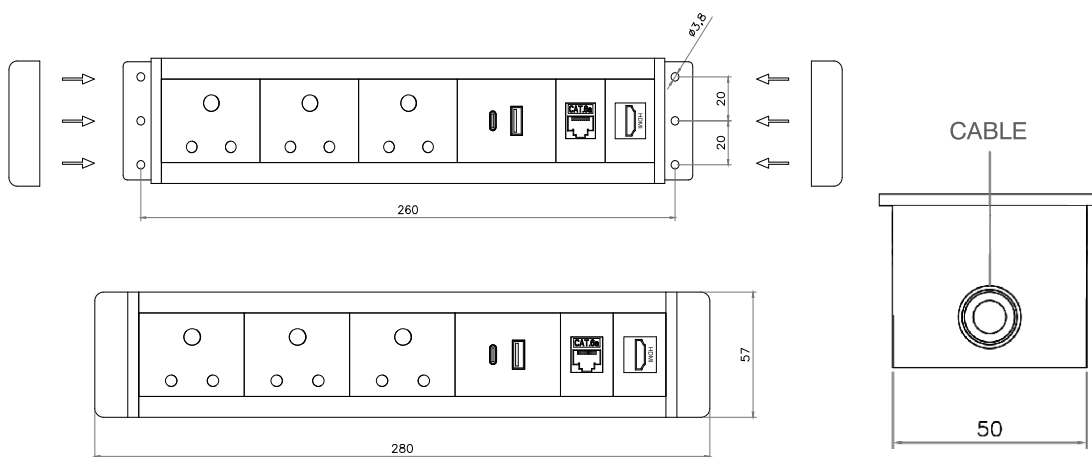

Key Features :

- PD Qualcomm Fast Charging for tablets & laptop
- Customizable Configuration & Mounting's
- Can be used above desk & on wall
- Modular Design