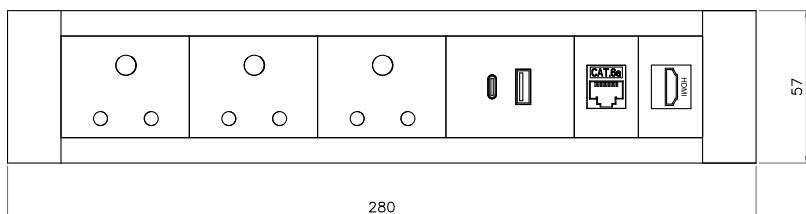

Wiring : Pre -Wired 300mm Cable With Screwless Connector

Data : HDMI, Cat6, Cat3 & USB-C

Customization : Length Upon Request

MX No.	Indian or Universal Socket	USB A+C 30W PD	CAT 6	HDMI 4K	Dual Pole Switch 6 AMP	Dimensions	Dimensions Cut Size
7076	3	Yes	Yes	Yes	Yes	280x57x50	252 x 52