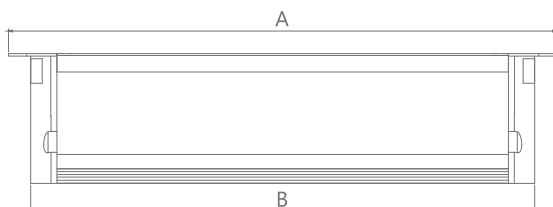

MX No.	Universal Socket 6/13 Amperes	2 USB A + C 18 Watts	Data Cat	HDMI 4K	USB A Data	VGA 15 Pin	Aux 3.5	Silver	Black	Dimensions (mm)	Cutout (mm)
7000	3	1	2	1	-	-	-	Yes	-	435x110x103	405x104
7000A (Black)	3	1	2	1	-	-	-	-	Yes	435x110x103	405x104
7000B	2	1	2	1	1	1	1	Yes	-	460x110x103	430x104
7000C (Black)	2	1	2	1	1	1	1	--	Yes	460x110x103	430x104