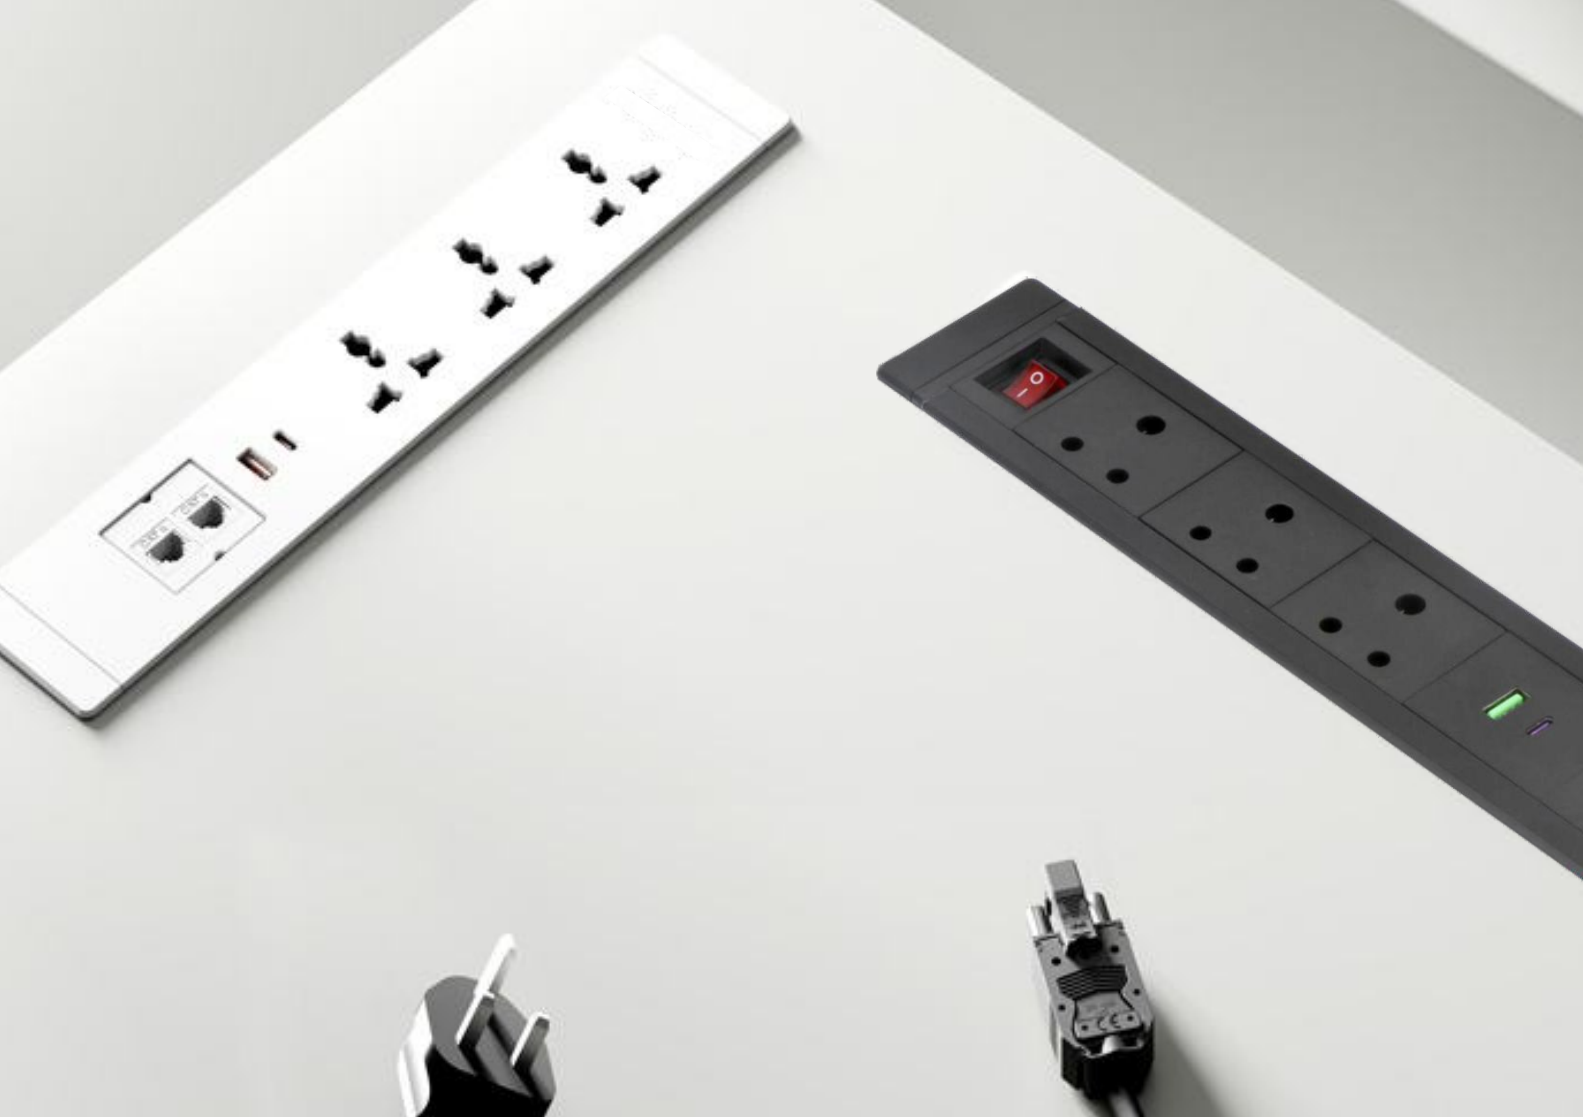

# EMBEDDED POWER & DATA SOCKET - SCREW TYPE

The MX Embedded Power and Data Socket Interlink, a seamless solution for power access and integrated connectivity in your workstation. Designed for a neat and organized workspace, this product comes with a dedicated power supply for a consistent and reliable source. The all-in-one power supply includes multiple sockets, USB A+C chargers, CAT 6 ports, HDMI, and a lengthy power cable. Elevate your workspace with this user-friendly solution that combines power and connectivity in one sleek package.