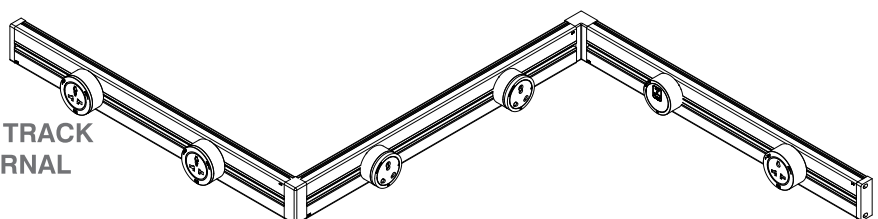

MX No.	Sizes	Cutout (mm)
MX 6200	400mm	390 x 71
MX 6200A	600mm	590 x 71
MX 6200B	800mm	790 x 71
MX 6200C	1000mm	990 x 71
MX 6200D	1200mm	1190 x 71
MX 6200E	1500mm	1490 x 71

WALL TO WALL POWER TRACK WITH INTERNAL & EXTERNAL CORNER CAPS & LINKS