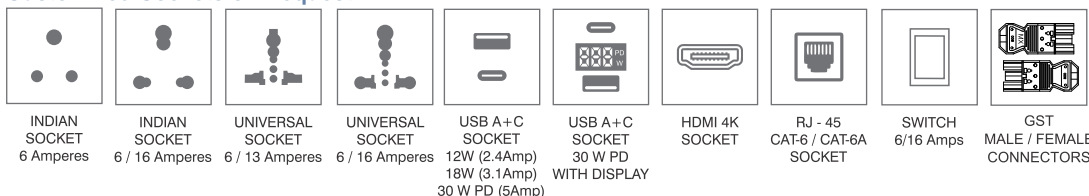

Customized Sockets on Request :