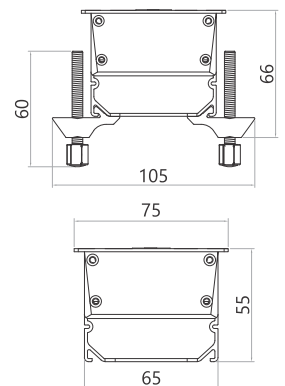

MX No.	Universal Socket 6-13 Amperes	2 USB A + C 18 Watts	Data Cat	HDMI 4K	Silver	Black	Dimensions (mm)	Cutout (mm)
7005-2U	2	1	1	1	Yes	–	280x100x30	275x72
7005-3U	3	1	1	1	Yes	–		
7005A	2	1	1	1	–	Yes		
7005A-3U	3	1	1	1	–	Yes		

Power Cubby Slider Flap Wireless

The Power Cubby with Slider Flap, featuring an additional wireless charger, offers quick and simple installation. Shrouded screw terminals simplify power connections, while feed-through multimedia ports ensure seamless connectivity. It includes a wireless charging option, and the convenient sliding flap provides easy access with a magnetic soft closing mechanism to keep your workspace organized. Crafted from durable aluminium alloy, this cubby seamlessly integrates into various workstation and executive table setups. It is customizable to any plug or multimedia socket configuration and adjustable to fit specific length requirements.

SPECIFICATION

Rated Voltage : 250V~ Single Phase

Rated Current : 6-13 Amperes (Max)

USB Charger : Type A & C Ports 12, 18, 30 PD Watts

Wireless Charger : 15 Watts

Material : Aluminium, Polycarbonate

Finish Colors : Silver & Black (Anodized)

Rose Gold **(ON REQUEST)**

Wiring : Pre -Wired 300mm Cable With

Screwless Connector