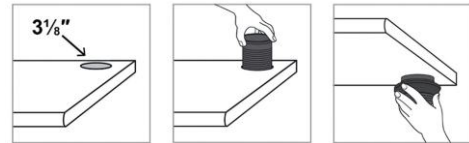

Standard pack : Locking clasp ring.

Dimension : 104 x 110 x 79.8 mm

Cutout Dimension: Ø 80 mm

MX No.	Universal Socket 6-13 Amperes	Indian Socket	Indian Socket 6-16 Amperes	USB A+C 30 Watts PD	Wireless 15 Watts	Dual Pole Switch 6 Amperes
7071	1	-	-	Yes	-	Yes
7072	-	1	-	Yes	-	Yes
7073	-	-	-	-	Yes	-
7074	-	-	Yes	Yes	-	-