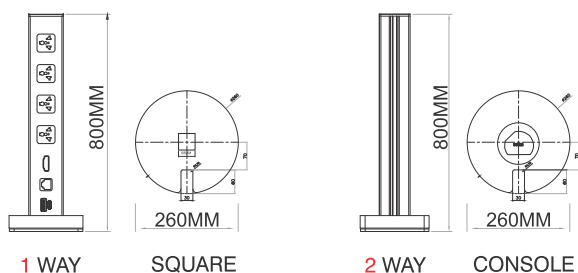

MX Freestanding POWER POLE

Automatic power cut-off protection

Freestanding Power Pole offer stable and convenient power-sharing in any space, featuring automatic power cut-off protection in case of a fall. This flexible solution seamlessly integrates power and USB charging into previously unpowered areas. With universal sockets, HDMI, Cat-6, and optional integrated USB ports, the Power Pole is perfect for open spaces, including experience centers, living rooms, lounges, public buildings, concourses, and breakout areas. Customizable to any plug or multimedia socket configuration and adjustable to fit specific length requirements.

SPECIFICATION

Electrical

Rated Voltage : 250V— Single-phase
Rated Current : 32 Amps (Max) & 6/16 Amps (Max)
Wireless Charger : 15 Watts
Frequency : 50 / 60 Hz
1 USB A + 1 USB C : 30W PD Fast Charging
1 USB A + 1 USB C : 30W PD Fast Charging
with Voltage Display
RJ-45 : CAT-6
Port : HDMI

Size

Standard Track : 400mm
Customization : Available upon request

Material

Profile Housing : Anodized Aluminum, ABS, FRP, GRP (Flame retardant)
Conductor : Phosphor Bronze (Copper)
End Cap & Bus bar Carrier: Polycarbonate
Finish: Silver - White - Black