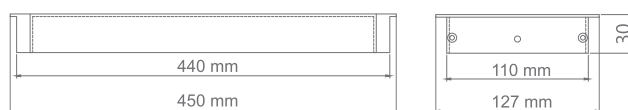

Access Flaps

The access flap features an integrated frame and soft closure, offering single-sided access to an electrical outlet while seamlessly blending into your workspace. Its compatibility with an integrated bottom box provides additional flexibility, and USB charging ports conveniently located on the side cap ensure effortless charging for your electronic devices. This versatile flap is ideal for various applications, including workstations, meeting room tables, conference tables, supervisor desks, and even classroom desks, enhancing functionality and accessibility in any environment.

7003 / 7003 A / 7003 B
7004 / 7004 A / 7004 B

7007 / 7007 A / 7007 B

7006 / 7006 A

MX No.	Soft Close	AL	PC	Silver	Black	White	Size	Dimensions (mm)	Cutout (mm)
7003	Yes	Yes	–	Yes	–	–	300 mm	300 x 127 x 30	290 x 110
7003 A	Yes	Yes	–	–	Yes	–	300 mm	300 x 127 x 30	290 x 110
7003 B	Yes	Yes	–	–	–	Yes	300 mm	300 x 127 x 30	290 x 110
7004	Yes	Yes	–	Yes	–	–	450 mm	450 x 127 x 30	440 x 110
7004 A	Yes	Yes	–	–	Yes	–	450 mm	450 x 127 x 30	440 x 110
7004 B	Yes	Yes	–	–	–	Yes	450 mm	450 x 127 x 30	440 x 110
7006	–	Yes	–	Yes	–	–	300 mm	300 x 127 x 30	290 x 110
7006 A	–	Yes	–	Yes	–	–	450 mm	450 x 127 x 30	440x 110
7007	–	–	Yes	Yes	–	–	300 mm	300 x 127 x 30	290 x 110
7007 A	–	–	Yes	–	Yes	–	300 mm	300 x 127 x 30	290 x 110
7007 B	--	--	Yes	--	--	Yes	300 mm	300 x 127 x 30	290 x 110

MX-7006A