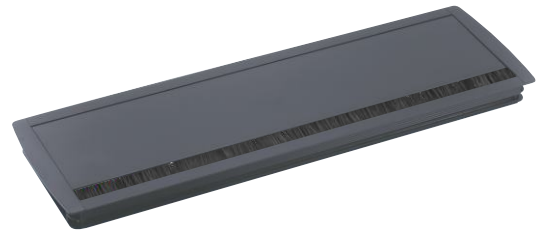

ACCESS FLAP WITH BRUSH
7020 / 7024 / 7028