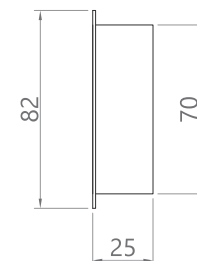

MX No.	Sizes	Cutout (mm)
MX 6200	400mm	390 x 71
MX 6200A	600mm	590 x 71
MX 6200B	800mm	790 x 71
MX 6200C	1000mm	990 x 71
MX 6200D	1200mm	1190 x 71
MX 6200E	1500mm	1490 x 71