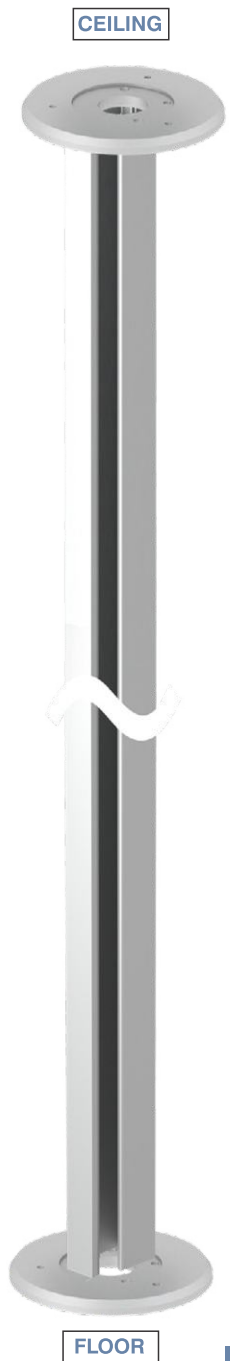

VERTICAL POWER AND DATA POLE FLOOR TO CEILING.

MX Vertical Power and Data Pole Floor to Ceiling. Protects cable running vertically. Maintenance a neat & clean look in your office. Its rigid cable protection unique profile. Compact & Sleek Design. The ultimate power pole is to route cables from the ceiling to the floor or from the ceiling to any table or counter top. Comes in BLACK & SILVER Finish. Our MX Power Pole can be any customized length from 2.5mtrs to 4mtrs. Just PLUG-n-PLAY, with all the supported cables supplied for a plug-n-play installation. We have multiple modules as per Customer Requirement.

SPECIFICATION

Rated Voltage : 250 Volts — Single-phase

Rated Current : 6 -16 Amperes

Standard Finish: Black & Silver

Material : Aluminum, FRP, GRP (flame retardant)

Customization : Length Upon Request (1 WAY, 2 WAY & 4 WAY)

Customized Sockets on Request :

INDIAN SOCKET 6 AMP	UNIVERSAL SOCKET 6 / 13 AMP	UNIVERSAL SOCKET 6 / 16 AMP	INDIAN SOCKET 6 / 16 AMP	USB A+C SOCKET 12W(2.4Amp) 18W(3.1Amp) 30 W PD (5Amp)	USB A+C SOCKET 30 W PD WITH DISPLAY	HDMI 4K SOCKET	RJ - 45 CAT-6 / CAT-6A SOCKET