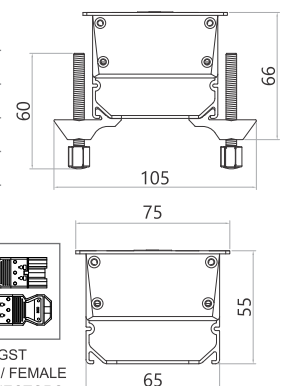

MX No.	Universal Socket 6-13 Amperes	2 USB A + C 18 Watts	Data Cat	HDMI 4K	Silver	Black	Dimensions (mm)	Cutout (mm)
7005 DD Qi - 2U	2	1	1	1	Yes	--	370x87x55	362x67
7005 DD Qi -3U	3	1	1	1	Yes	--	478x87x55	470x67
7005A DD Qi - 2U	2	1	1	1	--	Yes	370x87x55	362x67
7005A DD Qi-3U	3	1	1	1	--	Yes	478x87x55	470x67