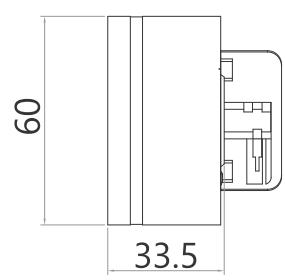

Classic Indian Adaptors
6/16A