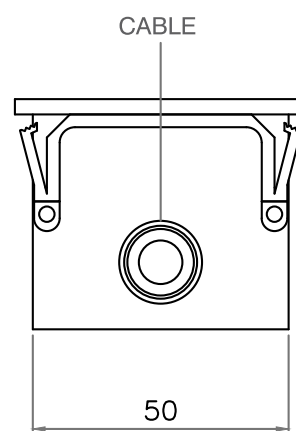

Wiring : Pre -Wired 300mm Cable With Screwless Connector

Data : HDMI, Cat6, Cat3 & USB-C

Customization : Length Upon Request

MX No.	Indian or Universal Socket	USB A+C 30W PD	CAT 6	HDMI 4K	Dual Pole Switch 6 AMP	Dimensions	Dimensions Cut Size
7076	3	Yes	Yes	Yes	Yes	280x57x50	252 x 52