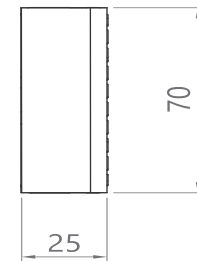

MX Surface Mount Track Without Switch

MX No.	Sizes	Dimensions
MX 6100	400mm	70 x 25
MX 6100A	600mm	70 x 25
MX 6100B	800mm	70 x 25
MX 6100C	1000mm	70 x 25
MX 6100D	1200mm	70 x 25
MX 6100E	1500mm	70 x 25

MX Recess Mount Track