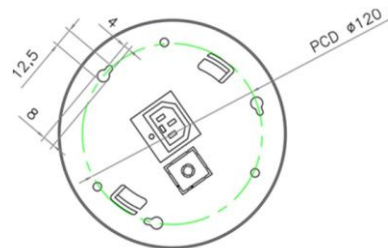

Wiring : Pre -Wired 300mm Cable With Screw Less Connector

Standard pack : Locking clasp ring.

Dimension : 152 x 149 x 79.5 mm

Cutout Dimension: PCD-120 mm With 3 Screw for Lock

MX No.	Universal or Indian Socket	USB A+C 30 W PD	LED	HDMI or Cat-6
7067	2	1	-	-
7068	2	1	Yes	-
7069	2	-	-	1
7070	2	-	Yes	1