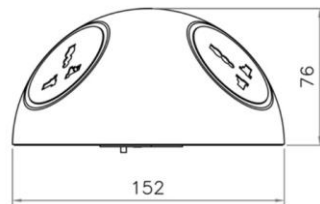

Wiring : Pre -Wired 300mm Cable With Screw Less Connector

Standard pack : Locking clasp ring.

Dimension : 152 x 149 x 79.5 mm

Cutout Dimension: PCD-120 mm With 3 Screw for Lock

MX No.	Universal or Indian Socket	USB A+C 30 W PD	LED	HDMI or Cat-6
7067	2	1	-	-
7068	2	1	Yes	-
7069	2	-	-	1
7070	2	-	Yes	1