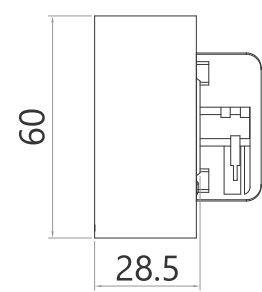

Classic Compact Adaptors