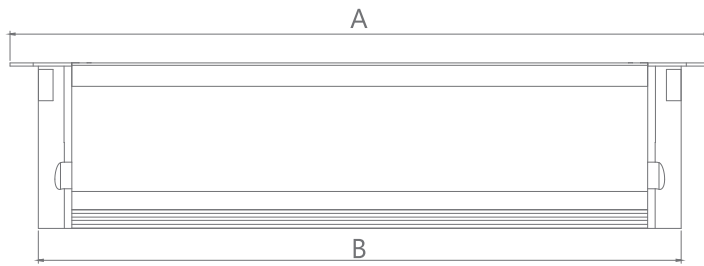

MX No.	Universal Socket 6-13A	2 USB A + C 18 W	Data Cat	HDMI 4K	USB A Data	VGA 15 Pin	Aux 3.5	Silver	Black	Dimensions (mm)	Cutout (mm)
7001	3	1	2	1	1	1	1	Yes	-	400x110x103	370x104
7001A (Black)	3	1	2	1	1	1	1	-	Yes	400x110x103	370x104