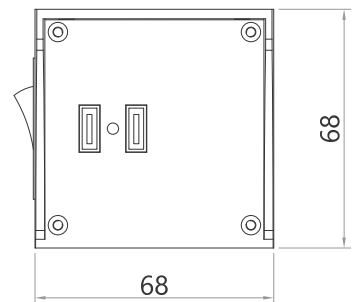

Under Desk Console

The Under Desk Consoles revolutionize power management with their unparalleled features: rapid installation, exceptional strength, unmatched versatility, sleek aesthetics, and remarkable configurability. The convenient end-cap with built-in USB charging ensures easy access and efficient space utilization. Available in BIS standard Indian Socket (6 & 16 Amperes) with USB A 3.0, USB A + C, & USB C charging sockets, the Under Desk Consoles are an ideal choice for workspace environments. They stand as the most popular solution for streamlined power and cable management, customizable to any plug or multimedia socket configuration, and adjustable to fit specific length requirements.

SPECIFICATION

Electrical

Rated Voltage : 250V— Single-phase

Rated Current : 6-16 amps (Max)

USB Charger: 2 type A Ports 5V, 2400mA (Side Cap)

Finish: Silver & Black Anodized

Material : Aluminum, ABS, FRP, GRP (flame retardant)

Wiring : Pre -Wired 300mm Cable With Screwless Connector

Customization : Upon Request

Key Features :

 PD Qualcomm Fast Charging for tablets & laptop	 Customizable Configuration & Mounting's	 Can be used above desk & on wall	 USB Charging on End Cap	 Modular Design

Customized Sockets on Request :

 INDIAN SOCKET 6 AMP	 UNIVERSAL SOCKET 6 / 13 AMP	 INDIAN SOCKET 6 / 13 AMP	 UNIVERSAL SOCKET 6 / 16 AMP	 INDIAN SOCKET 6 / 16 AMP	 UNIVERSAL SOCKET 180° Rotatable 6 / 13 AMP	 USB A+C SOCKET 12W(2.4Amp) 18W(3.1Amp) 30 W PD (5Amp)	 USB A+C SOCKET 30 W PD WITH DISPLAY	 HDMI 4K SOCKET	 RJ - 45 Cat-6 / CAT-6A SOCKET	 GST MALE / FEMALE CONNECTORS