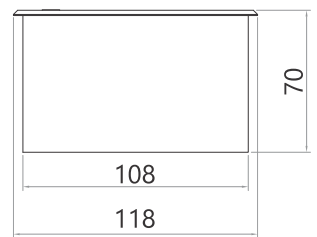

MX No.	Universal Socket 6-13A	2 USB A + C 18 W	Data Cat	HDMI 4K	USB A Data	VGA 15 Pin	Aux 3.5	Silver	Black	Dimensions (mm)	Cutout (mm)
7002	2	-	2	1	1	1	1	Yes	-	265x118x70	225x110
7002A (Black)	2	--	2	1	1	1	1	-	Yes	265x118x70	225x110