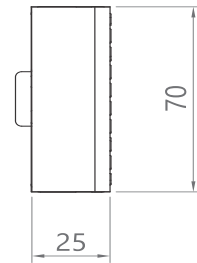

##### Size

Standard Length : 400mm-1200mm (refer table)  
 Customization : Lengths & configuration available upon request

### Size

Standard Length : 400mm-1500mm (refer table)  
 Customization : Lengths & configuration available upon request

MX Surface Mount Track With Switch

MX No.	Sizes	Dimensions
MX 6000-04	400mm	70 x 25
MX 6000-06	600mm	70 x 25
MX 6000-08	800mm	70 x 25
MX 6000-10	1000mm	70 x 25
MX 6000-12	1200mm	70 x 25
MX 6000-15	1500mm	70 x 25