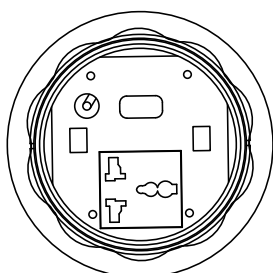

Power Post Touch-Up Wireless Feather Touch Light

The Power Post sets itself apart with its unique touch-activated pop-up mechanism, allowing you to easily access power by simply "figuring touching" the switch icon on the top panel. This innovative unit combines both wired and wireless charging capabilities, featuring four universal electrical outlets, two high-power USB-A ports (3.0Amps), two USB-C ports with Power Delivery (30W), and a Qi-compatible wireless charging pad on top (15W). Its compact, retractable design, built from durable engineered polycarbonate, makes it the perfect multi-functional solution for charging multiple devices at home, offices, and commercial counters, maintaining a clean and organized workspace.

SPECIFICATION

- Rated Voltage : 250V~ Single Phase
- Rated Current : 6-13A
- Universal Sockets : 6/10/13Amps x 3
- 2 RJ-45 (CAT6) + 1 HDMI (4K)
- Wireless Charger : 15 Watts
- Material : Polycarbonate
- Finish Colors : Glass Black
- Wiring: 3 x 1mm² Cable 1.8 mtrs with 6 Amps Plug.
- Standard pack : Locking clasp ring.
- Dimension : Ø 145 mm x 120 mm
- Cutout Dimension: Ø 120mm

Power Post Touch-Up Wireless

The Power Post sets itself apart with its unique touch-activated pop-up mechanism, allowing you to easily access power. This innovative unit combines wireless charging capabilities, featuring Three universal electrical outlets, 2 RJ-45(CAT6), 1 HDMI(4K) & Qi-compatible wireless charging pad on top (15W). Its compact, retractable design, built from durable engineered polycarbonate, makes it the perfect multi-functional solution for charging multiple devices at home, offices, and commercial counters, maintaining a clean and organized workspace.

SPECIFICATION