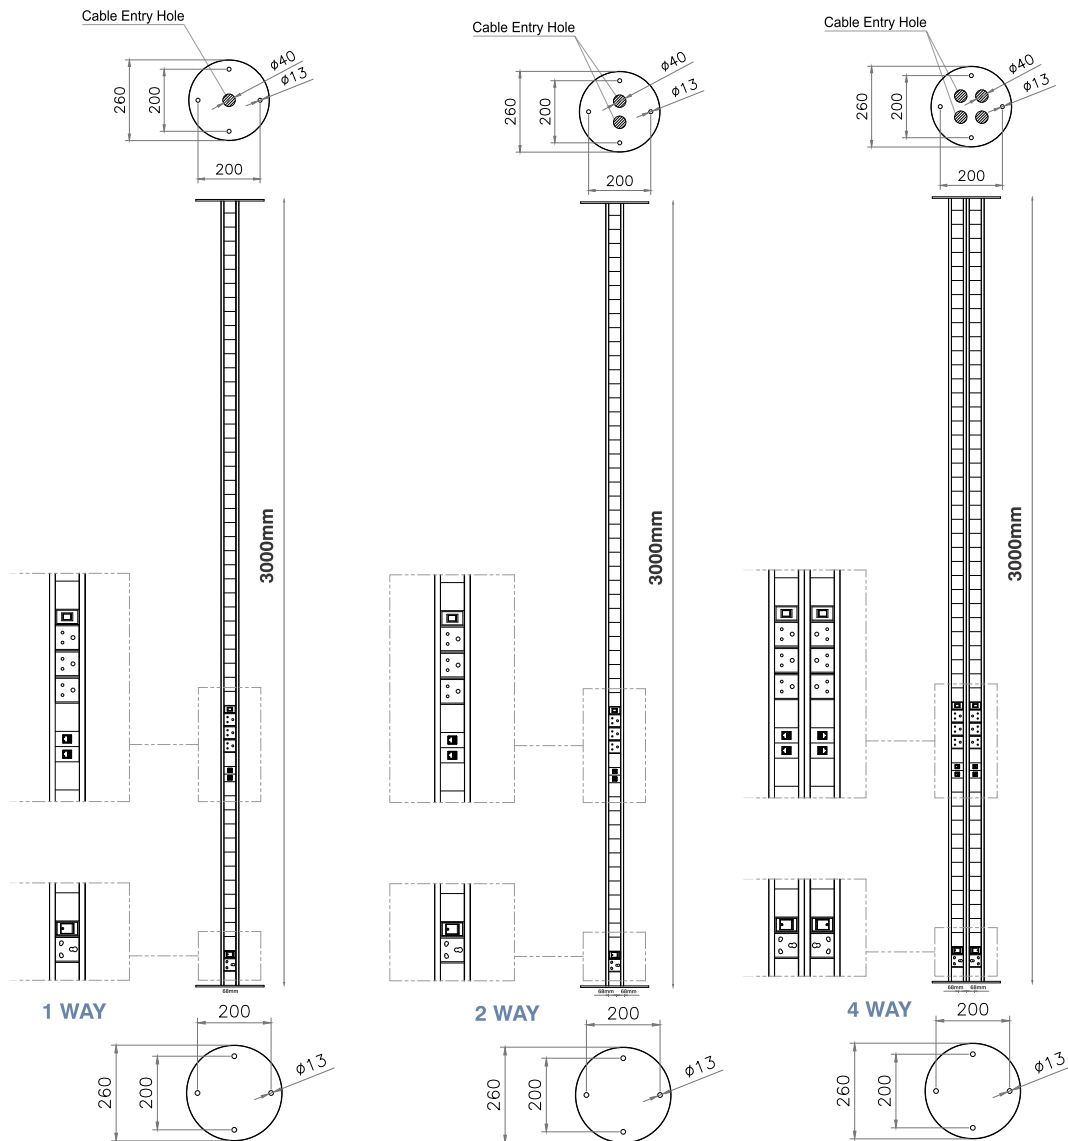

VERTICAL POWER AND DATA POLE FLOOR TO CEILING.

MX Vertical Power and Data Pole Floor to Ceiling. Protects cable running vertically. Maintenance a neat & clean look in your office. Its rigid cable protection unique profile. Compact & Sleek Design. The ultimate power pole is to route cables from the ceiling to the floor or from the ceiling to any table or counter top. Comes in BLACK & SILVER Finish. Our MX Power Pole can be any customized length from 2.5mtrs to 4mtrs. Just PLUG-n-PLAY, with all the supported cables supplied for a plug-n-play installation. We have multiple modules as per Customer Requirement.

SPECIFICATION

Rated Voltage : 250 Volts — Single-phase

Rated Current : 6 -16 Amperes

Standard Finish: Black & Silver

Material : Aluminum, FRP, GRP (flame retardant)

Customization : Length Upon Request (1 WAY, 2 WAY & 4 WAY)

Customized Sockets on Request :

INDIAN SOCKET 6 AMP	UNIVERSAL SOCKET 6 / 13 AMP	UNIVERSAL SOCKET 6 / 16 AMP	INDIAN SOCKET 6 / 16 AMP	USB A+C SOCKET 12W(2.4Amp) 18W(3.1Amp) 30 W PD (5Amp)	USB A+C SOCKET 30 W PD WITH DISPLAY	HDMI 4K SOCKET	RJ - 45 CAT-6 / CAT-6A SOCKET