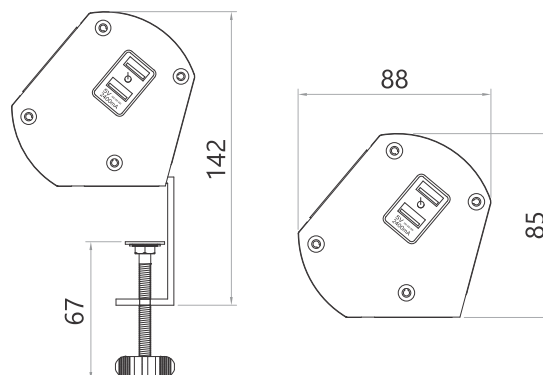

Customized Sockets on Request :