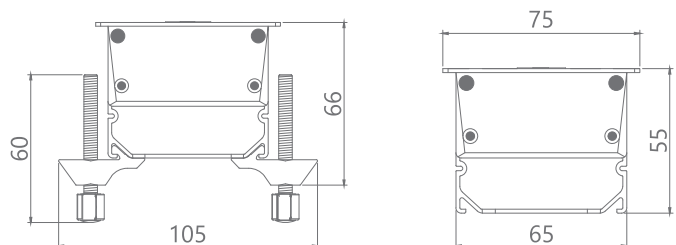

Customized Sockets on Request :