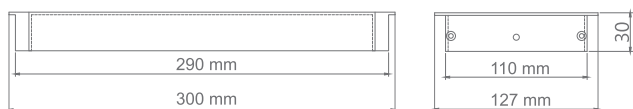

Access Flaps

The access flap features an integrated frame and soft closure, offering single-sided access to an electrical outlet while seamlessly blending into your workspace. Its compatibility with an integrated bottom box provides additional flexibility, and USB charging ports conveniently located on the side cap ensure effortless charging for your electronic devices. This versatile flap is ideal for various applications, including workstations, meeting room tables, conference tables, supervisor desks, and even classroom desks, enhancing functionality and accessibility in any environment.

7003 / 7003 A / 7003 B
7004 / 7004 A / 7004 B

7007 / 7007 A / 7007 B

7006 / 7006 A

MX No.	Soft Close	AL	PC	Silver	Black	White	Size	Dimensions (mm)	Cutout (mm)
7003	Yes	Yes	–	Yes	–	–	300 mm	300 x 127 x 30	290 x 110
7003 A	Yes	Yes	–	–	Yes	–	300 mm	300 x 127 x 30	290 x 110
7003 B	Yes	Yes	–	–	–	Yes	300 mm	300 x 127 x 30	290 x 110
7004	Yes	Yes	–	Yes	–	–	450 mm	450 x 127 x 30	440 x 110
7004 A	Yes	Yes	–	–	Yes	–	450 mm	450 x 127 x 30	440 x 110
7004 B	Yes	Yes	–	–	–	Yes	450 mm	450 x 127 x 30	440 x 110
7006	–	Yes	–	Yes	–	–	300 mm	300 x 127 x 30	290 x 110
7006 A	–	Yes	–	Yes	–	–	450 mm	450 x 127 x 30	440x 110
7007	–	–	Yes	Yes	–	–	300 mm	300 x 127 x 30	290 x 110
7007 A	–	–	Yes	–	Yes	–	300 mm	300 x 127 x 30	290 x 110
7007 B	--	--	Yes	--	--	Yes	300 mm	300 x 127 x 30	290 x 110

MX-7006