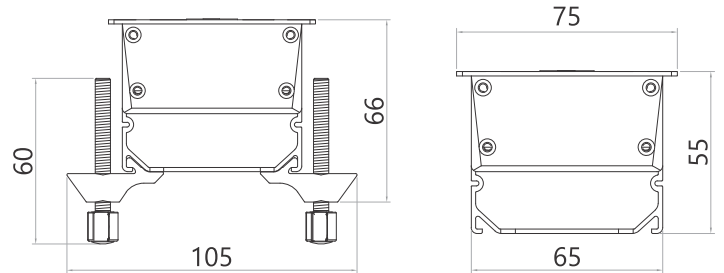

MX NUEVO C55

In-Surface Power Distribution Unit

Engineered for effortless recessed installation, the C55 In-surface power distribution unit series seamlessly integrates power, data, and multimedia connectivity within a dedicated cable management compartment. Its sleek aluminum alloy housing makes it suitable for a variety of workstations and executive tables, making it a highly recommended solution for office and system furniture OEMs.