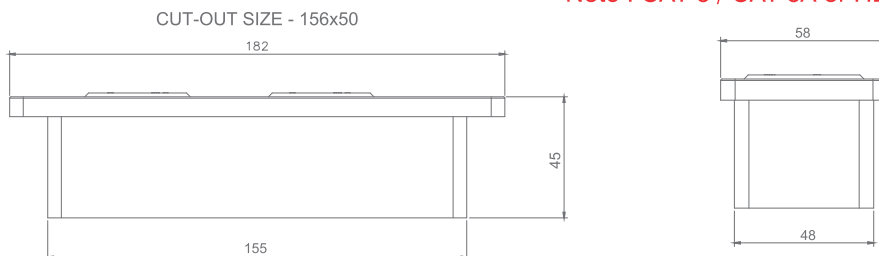

SPECIFICATION

Rated Voltage : 250V~Single Phase
Rated Current : 10 Amperes (Max)
USB Charger : USB C+ A Ports PD 18-30 Watts
Material : Polycarbonate
Finish Colors : Surround Frame
Black / Silver / Wooden
Customized Finish : Available upon request

Wiring : Pre -Wired 300mm Cable With Screwless Connector
Standard pack : With Surround Plate
Standard Configuration: 2 Universal Sockets & USB Charger, A+C PD 18-30 Watts, Cat 6 / Cat 6A or HDMI (Optional)
Dimension : 182mm x 57.5mm x 43mm
Cutout Dimension: 156mm x 50mm

MX No.	Colors	Universal Socket 6-13 Amperes	USB A & C 30 Watts	CAT 6 OR HDMI	Dimensions (mm)	Cutout (mm)
7015	Receptacles Black	02	Yes	Yes	182 x 58 x 43	156 x 50
7016	Receptacles Silver Decor	02	Yes	Yes	182 x 58 x 43	156 x 50
7017	Receptacles Wooden Decor	02	Yes	Yes	182 x 58 x 43	156 x 50

Note : CAT 6 / CAT 6A or HDMI Port Optional