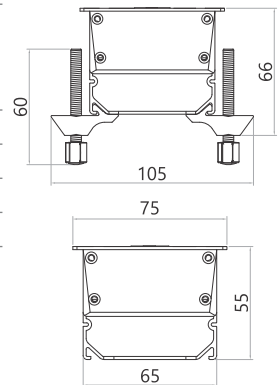

MX No.	Universal Socket 6-13 Amperes	2 USB A + C 18 Watts	Data Cat	HDMI 4K	Silver	Black	Dimensions (mm)	Cutout (mm)
7005	2	1	1	1	Yes	--	275x87x55	267x67
7005-3U	3	1	1	1	Yes	--	329x87x55	321x67
7005A	2	1	1	1	--	Yes	275x87x55	267x67
7005A-3U	3	1	1	1	--	Yes	329x87x55	321x67