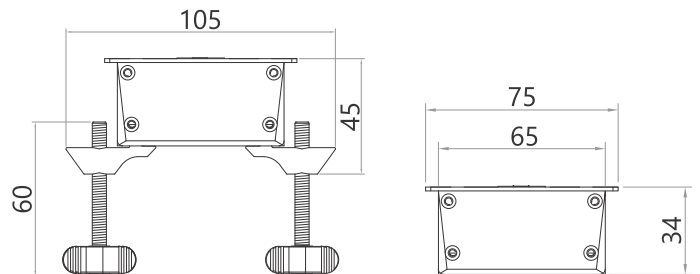

MX NUEVO C34

In-Surface Sleek Power Distribution Unit

MX C34 In-surface power distribution unit series is engineered for simple recessed mount installation to cater power, data and multimedia in a low depth profile. A perfect solution for recessed power & data installations allowing easy access to power for tables, desk, and partitions. Plastically sleek and perfect to go with the home & office workspace.