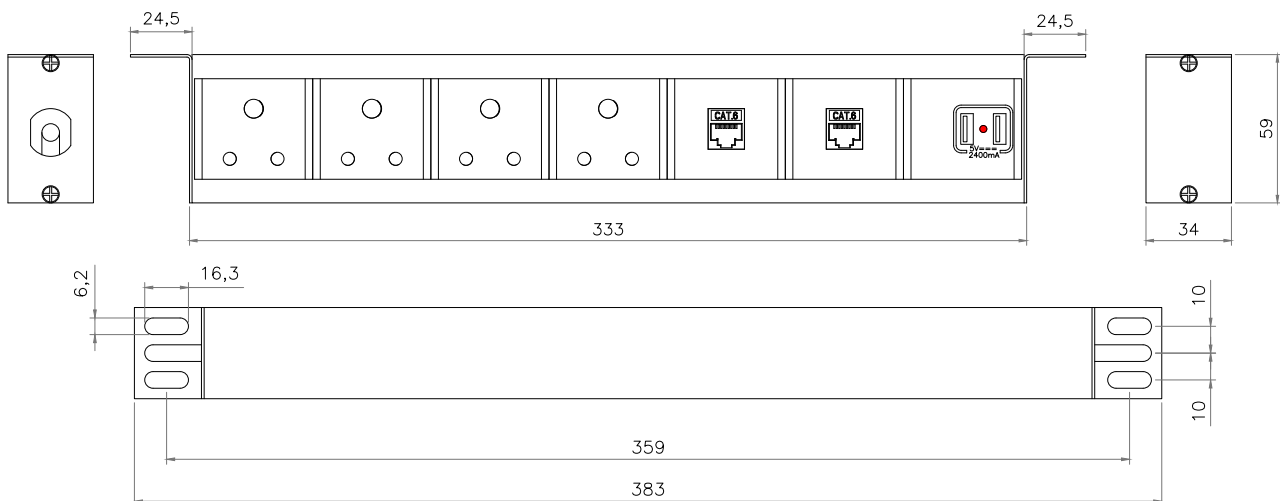

Customization : Length Upon Request

MX No.	Indian or Universal Socket	USB A+C 30W PD	CAT 6	HDMI 4K	2 USB A 5W 2400mA	Dimensions
7077	4	Yes	Yes	Yes	Yes	383x59x34