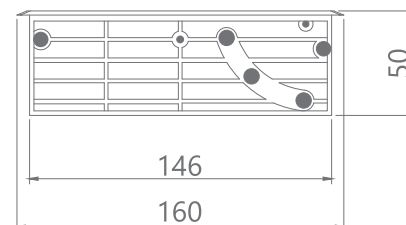

Wiring : Pre -Wired 300mm Cable With Screwless Connector

Customized : Upon Request

MX No.	Universal Socket 6-13 Amperes	2 USB A + C 18 Watts	Data Cat	HDMI 4K	USB A Data	VGA 15 Pin	Aux 3.5	Silver	Black	Dimensions (mm)	Cutout (mm)
7009	3	2	1	1	-	-	-	Yes	-	325X160X50	310X148
7009A (Black)	3	2	1	1	-	-	-	-	Yes	325X160X50	310X148