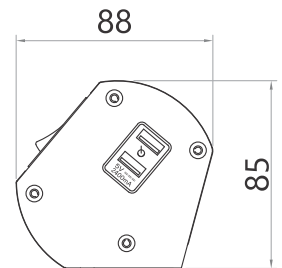

Desktop Console

The Desktop Consoles redefine power and cable management systems with their unmatched speed of installation, strength, versatility, aesthetics, and configurability. Featuring easy connectivity and space management, their end cap provides built-in USB charging for convenient access. Available in BIS standard Indian Socket (6 & 16 Amperes) with USB A 3.0, USB A + C, & USB C charging sockets, the Desktop Consoles are an ideal choice for workspace environments. They stand as the most popular solution for streamlined power and cable management, customizable to any plug or multimedia socket configuration, and adjustable to fit specific length requirements.

SPECIFICATION

Electrical

Rated Voltage : 250V— Single-phase

Rated Current : 6-16 amps (Max)

USB Charger: 2 type A Ports 5V, 2400mA (Side Cap)

Finish: Silver - Black

Material : Aluminum, ABS, FRP, GRP (flame retardant)

Wiring : Pre -Wired 300mm Cable With Screwless Connector

Standard Pack : C type mounting clamps with fastening key.

Customization : Upon Request

Key Features :

PD Qualcomm Fast Charging for tablets & laptop	Customizable Configuration & Mounting's	Can be used above desk & on wall	USB Charging on End Cap	Modular Design

Customized Sockets on Request :

INDIAN SOCKET 6 Amperes	UNIVERSAL SOCKET 6 / 13 Amperes	INDIAN SOCKET 6 / 13 Amperes	UNIVERSAL SOCKET 6 / 16 Amperes	INDIAN SOCKET 6 / 16 Amperes	USB A+C SOCKET 12W (2.4Amp) 18W (3.1Amp) 30 W PD (5Amp)	USB A+C SOCKET 30 W PD WITH DISPLAY	HDMI 4K SOCKET	RJ - 45 CAT-6/CAT-6A SOCKET	GST MALE / FEMALE CONNECTORS