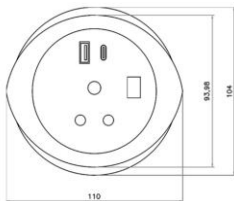

Standard pack : Locking clasp ring.

Dimension : 104 x 110 x 79.8 mm

Cutout Dimension: Ø 80 mm

MX No.	Universal Socket 6-13 Amperes	Indian Socket	Indian Socket 6-16 Amperes	USB A+C 30 Watts PD	Wireless 15 Watts	Dual Pole Switch 6 Amperes
7071	1	-	-	Yes	-	Yes
7072	-	1	-	Yes	-	Yes
7073	-	-	-	-	Yes	-
7074	-	-	Yes	Yes	-	-