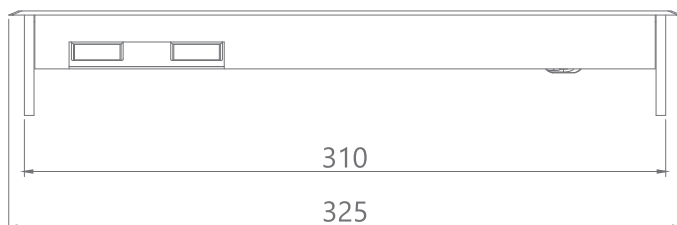

Wiring : Pre -Wired 300mm Cable With Screwless Connector

Customized : Upon Request

MX No.	Universal Socket 6-13 Amperes	2 USB A + C 18 Watts	Data Cat	HDMI 4K	USB A Data	VGA 15 Pin	Aux 3.5	Silver	Black	Dimensions (mm)	Cutout (mm)
7009	3	2	1	1	-	-	-	Yes	-	325X160X50	310X148
7009A (Black)	3	2	1	1	-	-	-	-	Yes	325X160X50	310X148