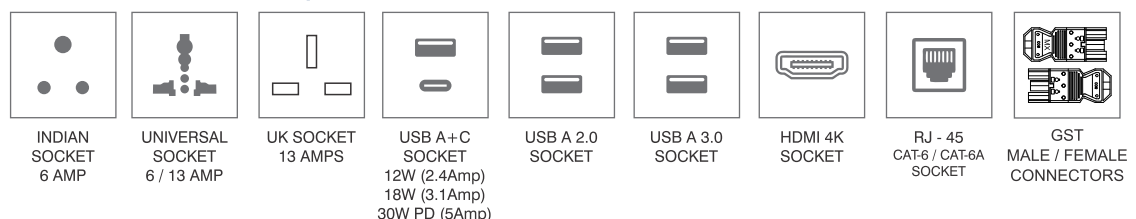

Customized Sockets on Request :