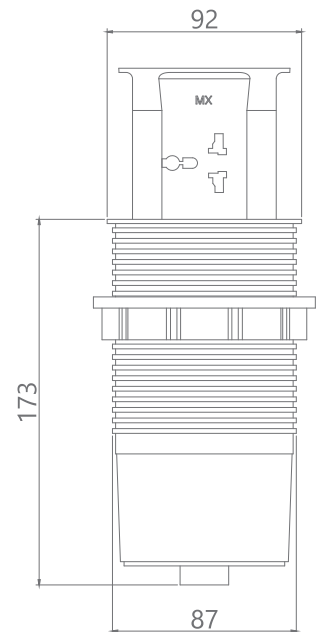

Standard pack : Locking clasp ring.

Dimension: Ø 92 mm x 173 mm

Cutout Dimension: Ø 90 mm

GLASS GRAY  
MX-7010