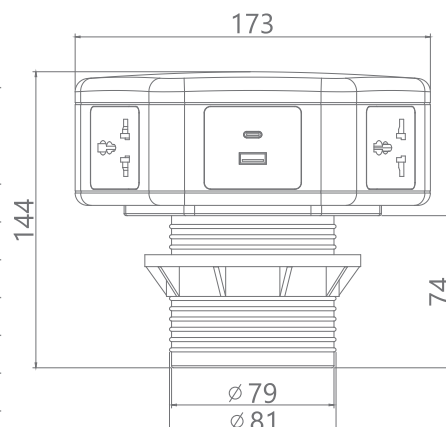

Standard pack : Locking clasp ring.

Dimension : 173 mm x 144 mm

Cutout Dimension: Ø 85 mm

MX No.	Universal Socket 6-13A	USB A 3.0 A USB C 30W PD	Top Wireless 15W	Data CAT6 Pre-Wired Cable	HDMI 4K Pre-Wired Cable
7013	5	1	-	-	-
7013A	5	1	1	-	-
7013B	4	1	-	2	-
7013C	4	1	1	2	-
7013D	3	1	-	2	1
7013E	3	1	1	1	1