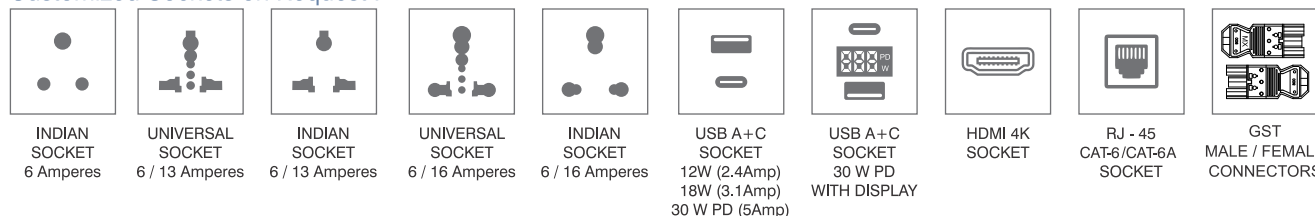

Customized Sockets on Request :