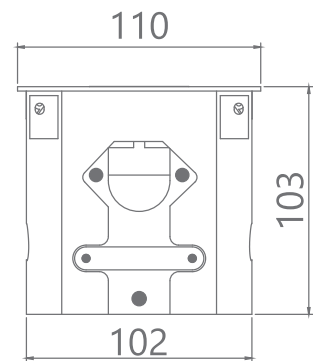

MX No.	Universal Socket 6-13A	2 USB A + C 18 W	Data Cat	HDMI 4K	USB A Data	VGA 15 Pin	Aux 3.5	Silver	Black	Dimensions (mm)	Cutout (mm)
7001	3	1	2	1	1	1	1	Yes	-	400x110x103	370x104
7001A (Black)	3	1	2	1	1	1	1	-	Yes	400x110x103	370x104