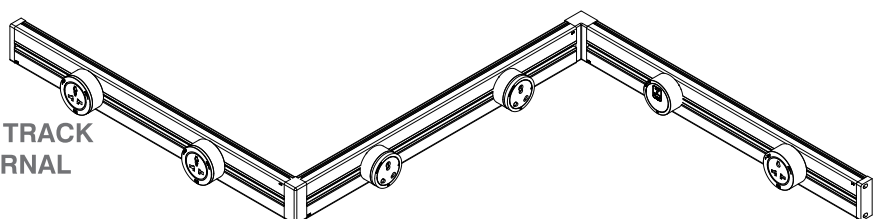

MX No.	Sizes	Cutout (mm)
MX 6200	400mm	390 x 71
MX 6200A	600mm	590 x 71
MX 6200B	800mm	790 x 71
MX 6200C	1000mm	990 x 71
MX 6200D	1200mm	1190 x 71
MX 6200E	1500mm	1490 x 71

WALL TO WALL POWER TRACK WITH INTERNAL & EXTERNAL CORNER CAPS & LINKS