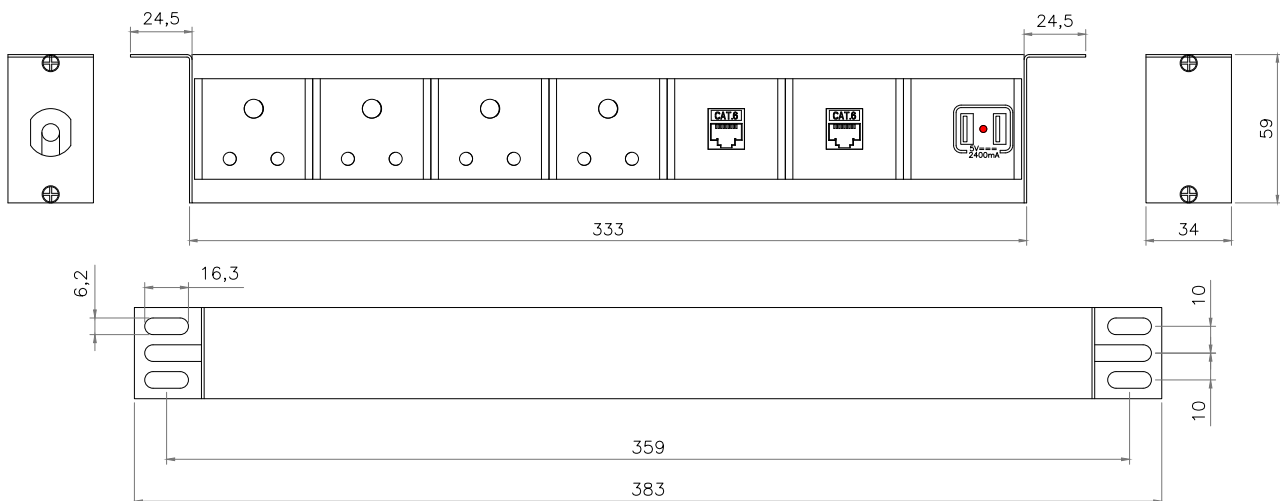

Customization : Length Upon Request

MX No.	Indian or Universal Socket	USB A+C 30W PD	CAT 6	HDMI 4K	2 USB A 5W 2400mA	Dimensions
7077	4	Yes	Yes	Yes	Yes	383x59x34

Key Features :

- PD Qualcomm Fast Charging for tablets & laptop
- Customizable Configuration & Mounting's
- Can be used above desk & on wall
- USB Charging on End Cap
- Modular Design