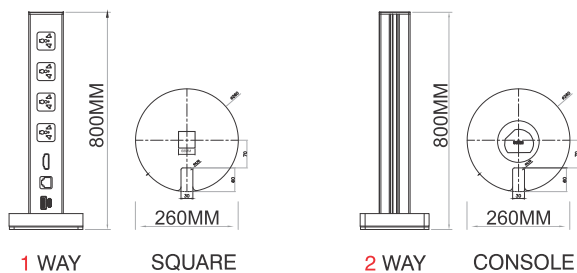

MX Freestanding POWER POLE

Automatic power cut-off protection

Freestanding Power Pole offer stable and convenient power-sharing in any space, featuring automatic power cut-off protection in case of a fall. This flexible solution seamlessly integrates power and USB charging into previously unpowered areas. With universal sockets, HDMI, Cat-6, and optional integrated USB ports, the Power Pole is perfect for open spaces, including experience centers, living rooms, lounges, public buildings, concourses, and breakout areas. Customizable to any plug or multimedia socket configuration and adjustable to fit specific length requirements.

SPECIFICATION

Electrical

Rated Voltage : 250V— Single-phase
Rated Current : 32 Amps (Max) & 6/16 Amps (Max)
Wireless Charger : 15 Watts
Frequency : 50 / 60 Hz
1 USB A + 1 USB C : 30W PD Fast Charging
1 USB A + 1 USB C : 30W PD Fast Charging
with Voltage Display
RJ-45 : CAT-6
Port : HDMI

Size

Standard Track : 400mm
Customization : Available upon request

Material

Profile Housing : Anodized Aluminum, ABS, FRP, GRP (Flame retardant)
Conductor : Phosphor Bronze (Copper)
End Cap & Bus bar Carrier: Polycarbonate
Finish: Silver - White - Black