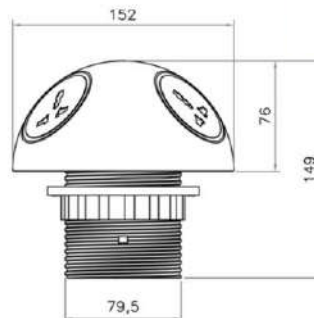

Standard pack : Locking Clasp Ring

Dimension : 152 x 149 x 79.5mm

Cutout Dimension : 80mm

Customized Sockets on Request :

INDIAN SOCKET 6 AMP	UNIVERSAL SOCKET 6 / 13 AMP	UK SOCKET 13 AMPS	USB A+C SOCKET 12W (2.4Amp) 18W (3.1Amp) 30W PD (5Amp)	USB A 2.0 SOCKET	USB A 3.0 SOCKET	HDMI 4K SOCKET	RJ - 45 CAT6 / CAT6A SOCKET	GST MALE / FEMALE CONNECTORS