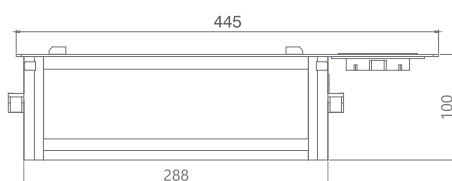

MX No.	Universal Socket 6/13 Amperes	2 USB A + C 18 Watts	Data Cat	HDMI 4K	Dimensions (mm)	Cutout (mm)
7000D	2	1	1	1	445X120X100	430X105
7000E	2	1	1	1	445X120X100	430X105