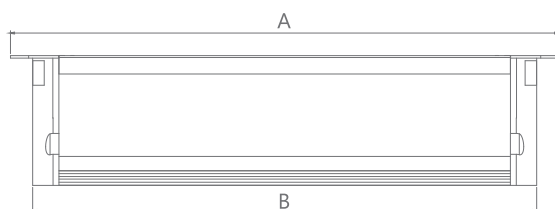

MX No.	Universal Socket 6/13 Amperes	2 USB A + C 18 Watts	Data Cat	HDMI 4K	USB A Data	VGA 15 Pin	Aux 3.5	Silver	Black	Dimensions (mm)	Cutout (mm)
7000	3	1	2	1	-	-	-	Yes	-	435x110x103	405x104
7000A (Black)	3	1	2	1	-	-	-	-	Yes	435x110x103	405x104
7000B	2	1	2	1	1	1	1	Yes	-	460x110x103	430x104
7000C (Black)	2	1	2	1	1	1	1	--	Yes	460x110x103	430x104