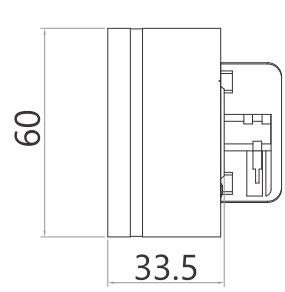

Classic Indian Adaptors
6/16A