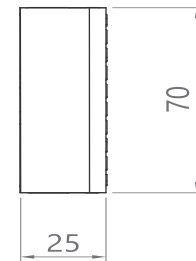

MX Surface Mount Track Without Switch

MX No.	Sizes	Dimensions
MX 6100	400mm	70 x 25
MX 6100A	600mm	70 x 25
MX 6100B	800mm	70 x 25
MX 6100C	1000mm	70 x 25
MX 6100D	1200mm	70 x 25
MX 6100E	1500mm	70 x 25

MX Recess Mount Track