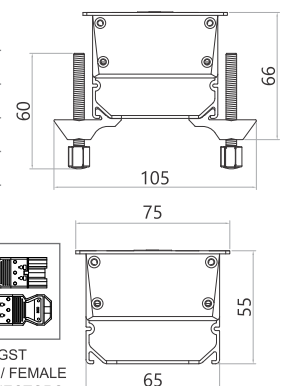

MX No.	Universal Socket 6-13 Amperes	2 USB A + C 18 Watts	Data Cat	HDMI 4K	Silver	Black	Dimensions (mm)	Cutout (mm)
7005 DD Qi - 2U	2	1	1	1	Yes	--	370x87x55	362x67
7005 DD Qi -3U	3	1	1	1	Yes	--	478x87x55	470x67
7005A DD Qi - 2U	2	1	1	1	--	Yes	370x87x55	362x67
7005A DD Qi-3U	3	1	1	1	--	Yes	478x87x55	470x67