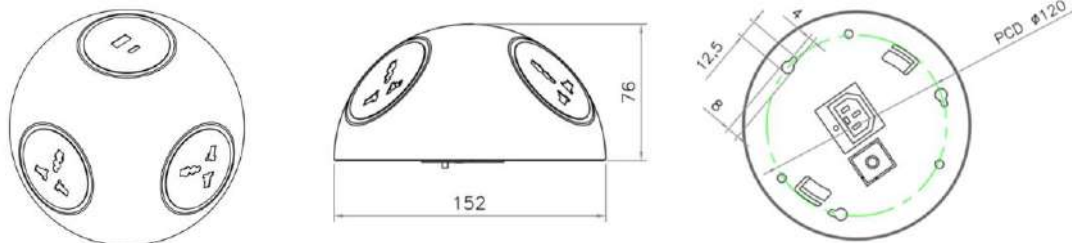

SPECIFICATION

Rated Voltage : 250V~ Single Phase

Rated Current : 6-13A

USB Charger : Type A + C 12 / 18/ 30W PD Fast Charging

Material : Polycarbonate

Finish Colors : Black / Red / Yellow / Blue / Orange / White

Wiring : Pre -Wired 300mm Cable With Screw Less Connector

Standard pack : Locking clasp ring.

Dimension : 152 x 149 x 79.5 mm

Cutout Dimension: PCD-120 mm With 3 Screw for Lock

MX No.	Universal or Indian Socket	USB A+C 30 W PD	LED	HDMI or Cat-6
7067	2	1	-	-
7068	2	1	Yes	-
7069	2	-	-	1
7070	2	-	Yes	1