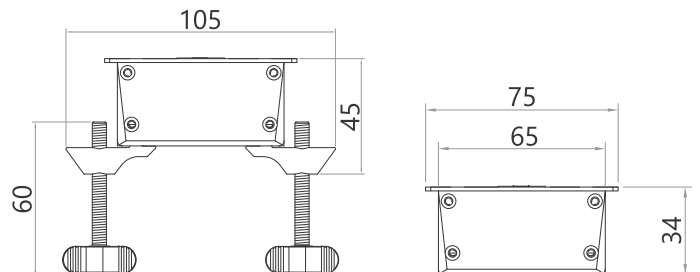

MX NUEVO C34

In-Surface Sleek Power Distribution Unit

MX C34 In-surface power distribution unit series is engineered for simple recessed mount installation to cater power, data and multimedia in a low depth profile. A perfect solution for recessed power & data installations allowing easy access to power for tables, desk, and partitions. Plastically sleek and perfect to go with the home & office workspace.