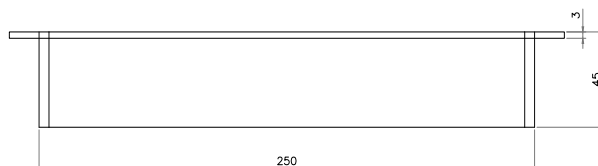

MX No.	Indian or Universal Socket	USB A+C 30W PD	CAT 6	HDMI 4K	Dual Pole Switch 6 AMP	Dimensions	Dimensions Cut Size
7075	3	Yes	Yes	Yes	Yes	280x57x50	252 x 52

Key Features :

- PD Qualcomm Fast Charging for tablets & laptop
- Customizable Configuration & Mounting's
- Can be used above desk & on wall
- Modular Design