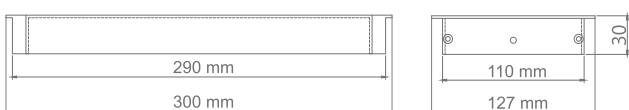

Access Flaps

The access flap features an integrated frame and soft closure, offering single-sided access to an electrical outlet while seamlessly blending into your workspace. Its compatibility with an integrated bottom box provides additional flexibility, and USB charging ports conveniently located on the side cap ensure effortless charging for your electronic devices. This versatile flap is ideal for various applications, including workstations, meeting room tables, conference tables, supervisor desks, and even classroom desks, enhancing functionality and accessibility in any environment.

MX No.	Soft Close	AL	PC	Silver	Black	White	Size	Dimensions (mm)	Cutout (mm)
7003	Yes	Yes	–	Yes	–	–	300 mm	300 x 127 x 30	290 x 110
7003 A	Yes	Yes	–	–	Yes	–	300 mm	300 x 127 x 30	290 x 110
7003 B	Yes	Yes	–	–	–	Yes	300 mm	300 x 127 x 30	290 x 110
7004	Yes	Yes	–	Yes	–	–	450 mm	450 x 127 x 30	440 x 110
7004 A	Yes	Yes	–	–	Yes	–	450 mm	450 x 127 x 30	440 x 110
7004 B	Yes	Yes	–	–	–	Yes	450 mm	450 x 127 x 30	440 x 110
7006	–	Yes	–	Yes	–	–	300 mm	300 x 127 x 30	290 x 110
7006 A	–	Yes	–	Yes	–	–	450 mm	450 x 127 x 30	440x 110
7007	–	–	Yes	Yes	–	–	300 mm	300 x 127 x 30	290 x 110
7007 A	–	–	Yes	–	Yes	–	300 mm	300 x 127 x 30	290 x 110
7007 B	--	--	Yes	--	--	Yes	300 mm	300 x 127 x 30	290 x 110

MX-7006