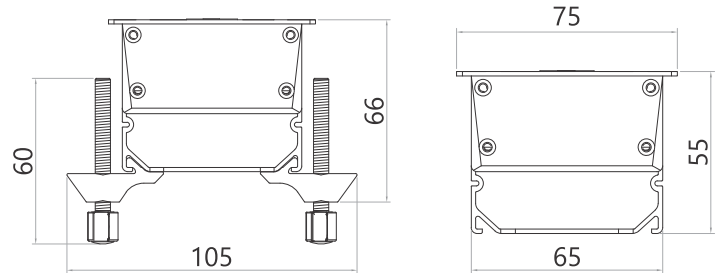

MX NUEVO C55

In-Surface Power Distribution Unit

Engineered for effortless recessed installation, the C55 In-surface power distribution unit series seamlessly integrates power, data, and multimedia connectivity within a dedicated cable management compartment. Its sleek aluminum alloy housing makes it suitable for a variety of workstations and executive tables, making it a highly recommended solution for office and system furniture OEMs.