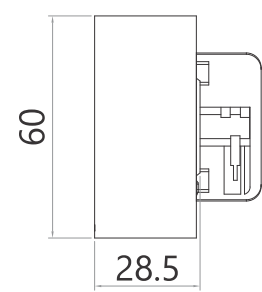

Classic Compact Adaptors