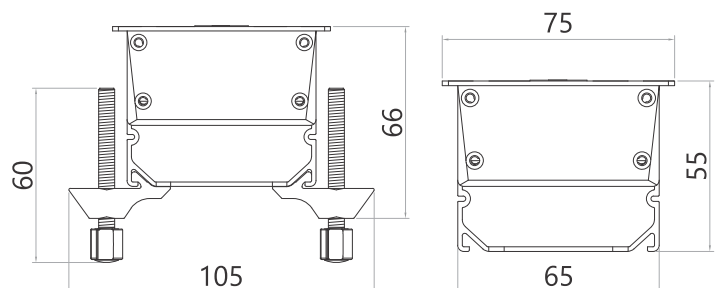

Size

Standard Length : 400mm-1200mm (refer table)
 Customization : Lengths & configuration available upon request

MX Nuevo C55 Wireless

MX No.	Sizes	Dimensions
MX 6301 Qi -04	400mm	75 x 55
MX 6301 Qi -05	500mm	75 x 55
MX 6301 Qi-06	600mm	75 x 55
MX 6301 Qi-08	800mm	75 x 55
MX 6301 Qi-09	900mm	75 x 55
MX 6301 Qi-10	1000mm	75 x 55
MX 6301 Qi-12	1200mm	75 x 55