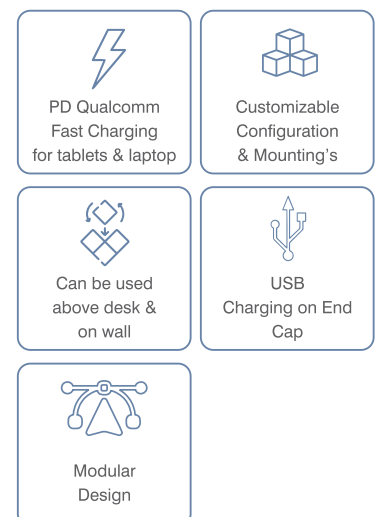

Key Features :