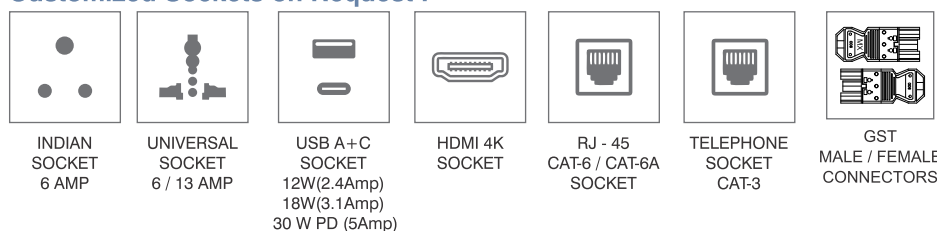

Customized Sockets on Request :