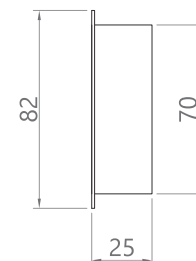

MX No.	Sizes	Cutout (mm)
MX 6200	400mm	390 x 71
MX 6200A	600mm	590 x 71
MX 6200B	800mm	790 x 71
MX 6200C	1000mm	990 x 71
MX 6200D	1200mm	1190 x 71
MX 6200E	1500mm	1490 x 71