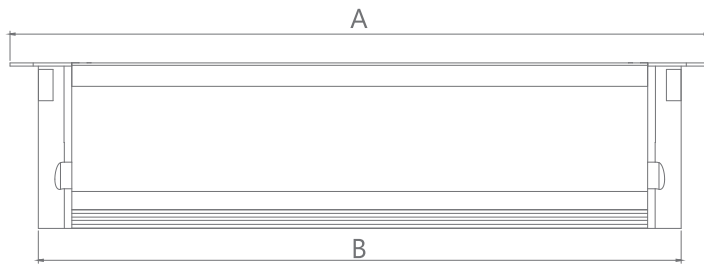

MX No.	Universal Socket 6-13A	2 USB A + C 18 W	Data Cat	HDMI 4K	USB A Data	VGA 15 Pin	Aux 3.5	Silver	Black	Dimensions (mm)	Cutout (mm)
7001	3	1	2	1	1	1	1	Yes	-	400x110x103	370x104
7001A (Black)	3	1	2	1	1	1	1	-	Yes	400x110x103	370x104