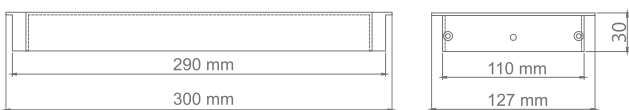

MX No.	Soft Close	AL	PC	Silver	Black	White	Size	Dimensions (mm)	Cutout (mm)
7003	Yes	Yes	–	Yes	–	–	300 mm	300 x 127 x 30	290 x 110
7003 A	Yes	Yes	–	–	Yes	–	300 mm	300 x 127 x 30	290 x 110
7003 B	Yes	Yes	–	–	–	Yes	300 mm	300 x 127 x 30	290 x 110
7004	Yes	Yes	–	Yes	–	–	450 mm	450 x 127 x 30	440 x 110
7004 A	Yes	Yes	–	–	Yes	–	450 mm	450 x 127 x 30	440 x 110
7004 B	Yes	Yes	–	–	–	Yes	450 mm	450 x 127 x 30	440 x 110
7006	–	Yes	–	Yes	–	–	300 mm	300 x 127 x 30	290 x 110
7006 A	–	Yes	–	Yes	–	–	450 mm	450 x 127 x 30	440x 110
7007	–	–	Yes	Yes	–	–	300 mm	300 x 127 x 30	290 x 110
7007 A	–	–	Yes	–	Yes	–	300 mm	300 x 127 x 30	290 x 110
7007 B	--	--	Yes	--	--	Yes	300 mm	300 x 127 x 30	290 x 110

MX-7003/A/B