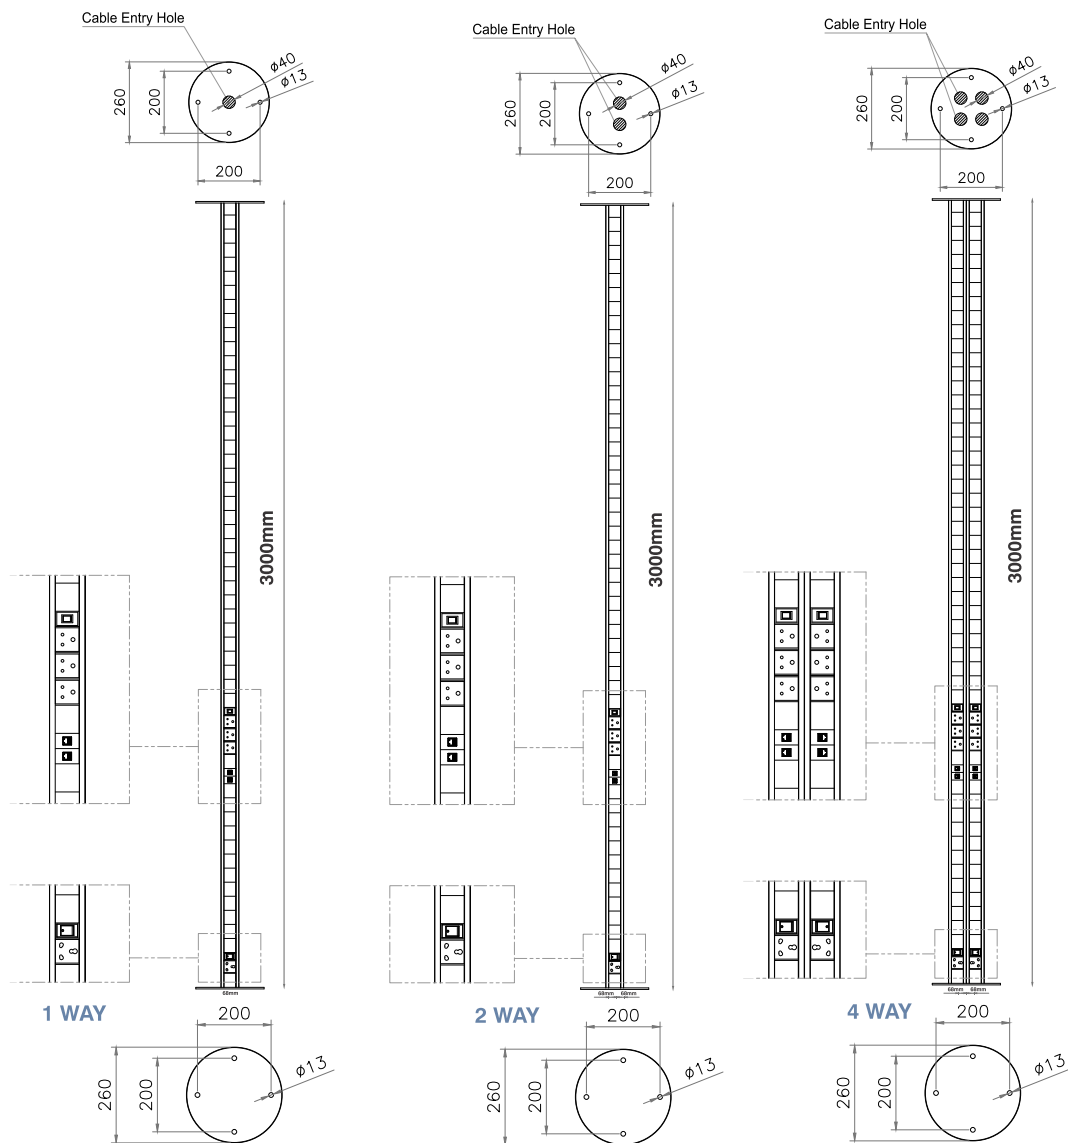

VERTICAL POWER AND DATA POLE FLOOR TO CEILING.

MX Vertical Power and Data Pole Floor to Ceiling. Protects cable running vertically. Maintenance a neat & clean look in your office. Its rigid cable protection unique profile. Compact & Sleek Design. The ultimate power pole is to route cables from the ceiling to the floor or from the ceiling to any table or counter top. Comes in BLACK & SILVER Finish. Our MX Power Pole can be any customized length from 2.5mtrs to 4mtrs. Just PLUG-n-PLAY, with all the supported cables supplied for a plug-n-play installation. We have multiple modules as per Customer Requirement.

SPECIFICATION

Rated Voltage : 250 Volts — Single-phase

Rated Current : 6 -16 Amperes

Standard Finish: Black & Silver

Material : Aluminum, FRP, GRP (flame retardant)

Customization : Length Upon Request (1 WAY, 2 WAY & 4 WAY)

Customized Sockets on Request :

INDIAN SOCKET 6 AMP	UNIVERSAL SOCKET 6 / 13 AMP	UNIVERSAL SOCKET 6 / 16 AMP	INDIAN SOCKET 6 / 16 AMP	USB A+C SOCKET 12W(2.4Amp) 18W(3.1Amp) 30 W PD (5Amp)	USB A+C SOCKET 30 W PD WITH DISPLAY	HDMI 4K SOCKET	RJ - 45 CAT-6 / CAT-6A SOCKET