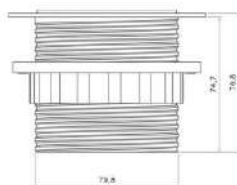

MX-7071
UNIVERSAL SOCKET
6/13 AMP