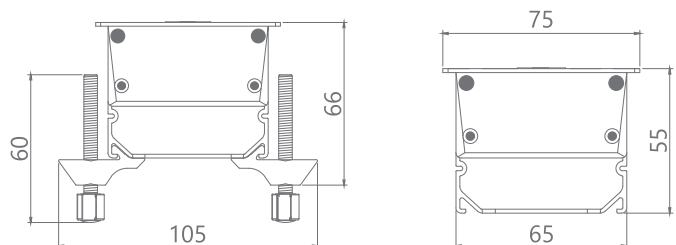

Customized Sockets on Request :

INDIAN SOCKET 6 Amperes	INDIAN SOCKET 6 / 16 Amperes	UNIVERSAL SOCKET 6 / 13 Amperes	UNIVERSAL SOCKET 6 / 16 Amperes	USB A+C SOCKET 30 W PD	USB A+C SOCKET 30 W PD WITH DISPLAY	HDMI 4K SOCKET	RJ - 45 CAT-6 / CAT-6A SOCKET	SWITCH 6/16 Amps	GST MALE / FEMALE CONNECTORS