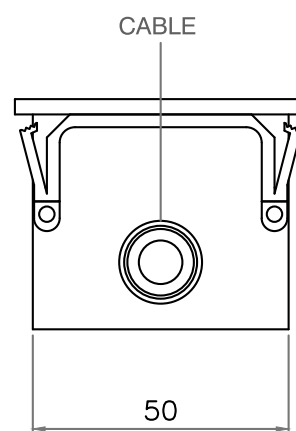

Wiring : Pre -Wired 300mm Cable With Screwless Connector

Data : HDMI, Cat6, Cat3 & USB-C

Customization : Length Upon Request

MX No.	Indian or Universal Socket	USB A+C 30W PD	CAT 6	HDMI 4K	Dual Pole Switch 6 AMP	Dimensions	Dimensions Cut Size
7076	3	Yes	Yes	Yes	Yes	280x57x50	252 x 52