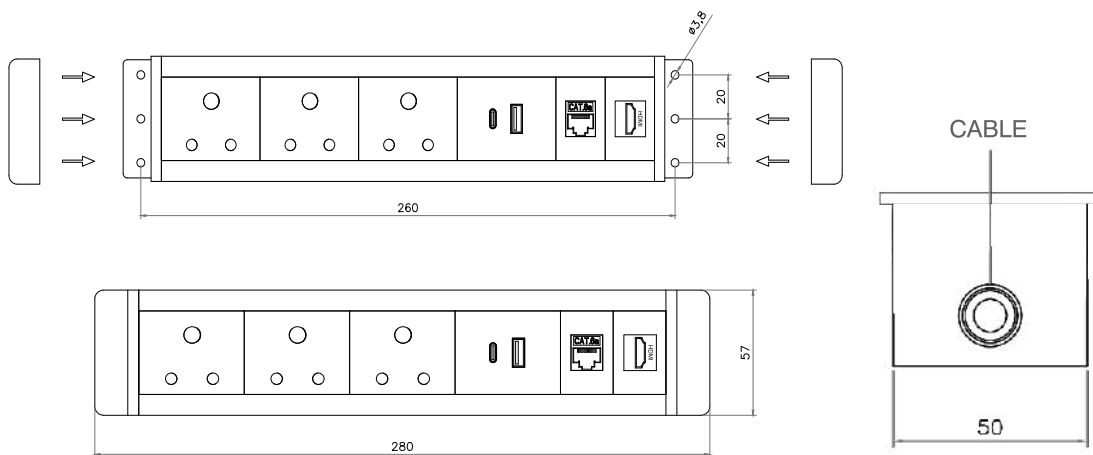

Key Features :

- PD Qualcomm Fast Charging for tablets & laptop
- Customizable Configuration & Mounting's
- Can be used above desk & on wall
- Modular Design