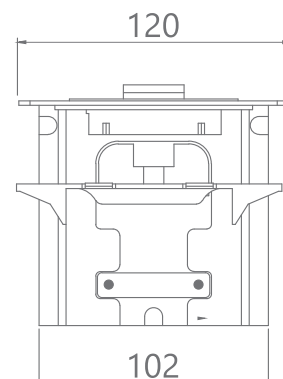

MX No.	Universal Socket 6/13 Amperes	2 USB A + C 18 Watts	Data Cat	HDMI 4K	Dimensions (mm)	Cutout (mm)
7000D	2	1	1	1	445X120X100	430X105
7000E	2	1	1	1	445X120X100	430X105