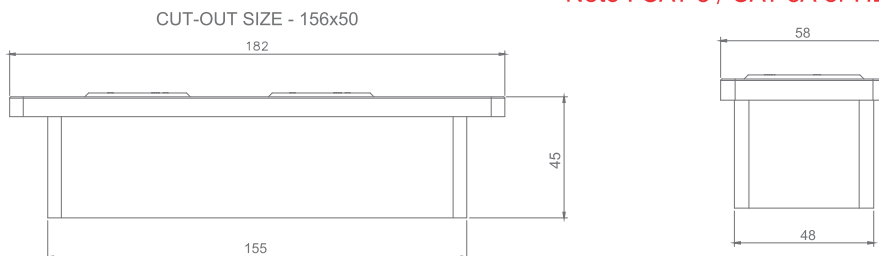

Customized Sockets on Request :