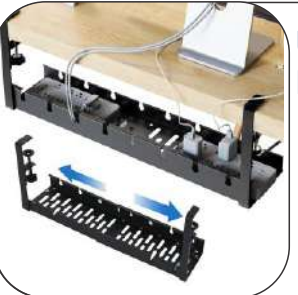

UNDER DESK CABLE MANAGEMENT TRAY
MX 2696
Finish Colors : Black
Length : 1.5 Mtrs to 50 Mtrs