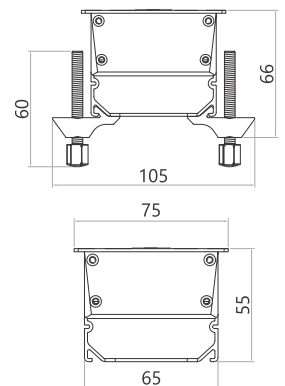

Rose Gold **(ON REQUEST)**

Wiring : Pre -Wired 300mm Cable With

Screwless Connector

MX No.	Universal Socket 6-13 Amperes	2 USB A + C 18 Watts	Data Cat	HDMI 4K	Silver	Black	Dimensions (mm)	Cutout (mm)
7005-2U	2	1	1	1	Yes	–	280x100x30	275x72
7005-3U	3	1	1	1	Yes	–		
7005A	2	1	1	1	–	Yes		
7005A-3U	3	1	1	1	–	Yes		