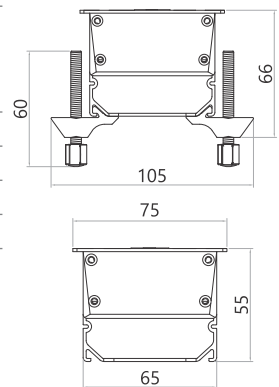

MX No.	Universal Socket 6-13 Amperes	2 USB A + C 18 Watts	Data Cat	HDMI 4K	Silver	Black	Dimensions (mm)	Cutout (mm)
7005	2	1	1	1	Yes	--	275x87x55	267x67
7005-3U	3	1	1	1	Yes	--	329x87x55	321x67
7005A	2	1	1	1	--	Yes	275x87x55	267x67
7005A-3U	3	1	1	1	--	Yes	329x87x55	321x67