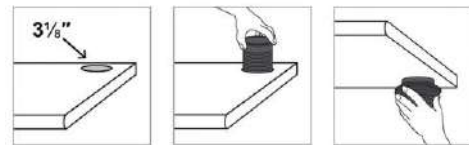

Material : Flame Retardent Nylon Glass Field

Finish Colors : Black

Wiring : Pre -Wired 300mm Cable With Screwless Connector

Standard pack : Locking clasp ring.

Dimension : 104 x 110 x 79.8 mm

Cutout Dimension: Ø 80 mm