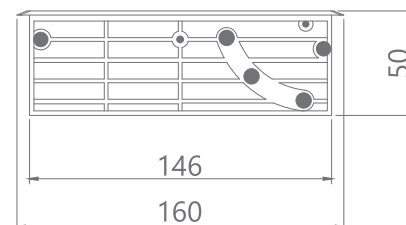

Wiring : Pre -Wired 300mm Cable With Screwless Connector

Customized : Upon Request

MX No.	Universal Socket 6-13 Amperes	2 USB A + C 18 Watts	Data Cat	HDMI 4K	USB A Data	VGA 15 Pin	Aux 3.5	Silver	Black	Dimensions (mm)	Cutout (mm)
7009	3	2	1	1	-	-	-	Yes	-	325X160X50	310X148
7009A (Black)	3	2	1	1	-	-	-	-	Yes	325X160X50	310X148