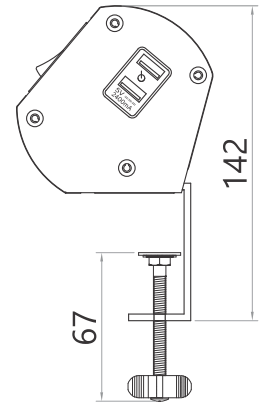

Desktop Console

The Desktop Consoles redefine power and cable management systems with their unmatched speed of installation, strength, versatility, aesthetics, and configurability. Featuring easy connectivity and space management, their end cap provides built-in USB charging for convenient access. Available in BIS standard Indian Socket (6 & 16 Amperes) with USB A 3.0, USB A + C, & USB C charging sockets, the Desktop Consoles are an ideal choice for workspace environments. They stand as the most popular solution for streamlined power and cable management, customizable to any plug or multimedia socket configuration, and adjustable to fit specific length requirements.

SPECIFICATION

Electrical

Rated Voltage : 250V— Single-phase

Rated Current : 6-16 amps (Max)

USB Charger: 2 type A Ports 5V, 2400mA (Side Cap)

Finish: Silver - Black

Material : Aluminum, ABS, FRP, GRP (flame retardant)

Wiring : Pre -Wired 300mm Cable With Screwless Connector

Standard Pack : C type mounting clamps with fastening key.

Customization : Upon Request

Key Features :

PD Qualcomm Fast Charging for tablets & laptop	Customizable Configuration & Mounting's	Can be used above desk & on wall	USB Charging on End Cap	Modular Design

Customized Sockets on Request :

INDIAN SOCKET 6 Amperes	UNIVERSAL SOCKET 6 / 13 Amperes	INDIAN SOCKET 6 / 13 Amperes	UNIVERSAL SOCKET 6 / 16 Amperes	INDIAN SOCKET 6 / 16 Amperes	USB A+C SOCKET 12W (2.4Amp) 18W (3.1Amp) 30 W PD (5Amp)	USB A+C SOCKET 30 W PD WITH DISPLAY	HDMI 4K SOCKET	RJ - 45 CAT-6/CAT-6A SOCKET	GST MALE / FEMALE CONNECTORS