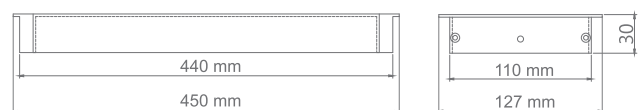

Access Flaps

The access flap features an integrated frame and soft closure, offering single-sided access to an electrical outlet while seamlessly blending into your workspace. Its compatibility with an integrated bottom box provides additional flexibility, and USB charging ports conveniently located on the side cap ensure effortless charging for your electronic devices. This versatile flap is ideal for various applications, including workstations, meeting room tables, conference tables, supervisor desks, and even classroom desks, enhancing functionality and accessibility in any environment.

MX No.	Soft Close	AL	PC	Silver	Black	White	Size	Dimensions (mm)	Cutout (mm)
7003	Yes	Yes	–	Yes	–	–	300 mm	300 x 127 x 30	290 x 110
7003 A	Yes	Yes	–	–	Yes	–	300 mm	300 x 127 x 30	290 x 110
7003 B	Yes	Yes	–	–	–	Yes	300 mm	300 x 127 x 30	290 x 110
7004	Yes	Yes	–	Yes	–	–	450 mm	450 x 127 x 30	440 x 110
7004 A	Yes	Yes	–	–	Yes	–	450 mm	450 x 127 x 30	440 x 110
7004 B	Yes	Yes	–	–	–	Yes	450 mm	450 x 127 x 30	440 x 110
7006	–	Yes	–	Yes	–	–	300 mm	300 x 127 x 30	290 x 110
7006 A	–	Yes	–	Yes	–	–	450 mm	450 x 127 x 30	440x 110
7007	–	–	Yes	Yes	–	–	300 mm	300 x 127 x 30	290 x 110
7007 A	–	–	Yes	–	Yes	–	300 mm	300 x 127 x 30	290 x 110
7007 B	--	--	Yes	--	--	Yes	300 mm	300 x 127 x 30	290 x 110

MX-7006A