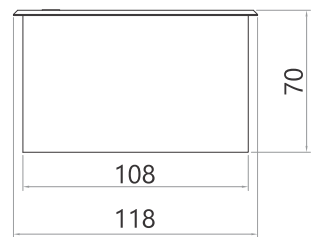

MX No.	Universal Socket 6-13A	2 USB A + C 18 W	Data Cat	HDMI 4K	USB A Data	VGA 15 Pin	Aux 3.5	Silver	Black	Dimensions (mm)	Cutout (mm)
7002	2	-	2	1	1	1	1	Yes	-	265x118x70	225x110
7002A (Black)	2	--	2	1	1	1	1	-	Yes	265x118x70	225x110