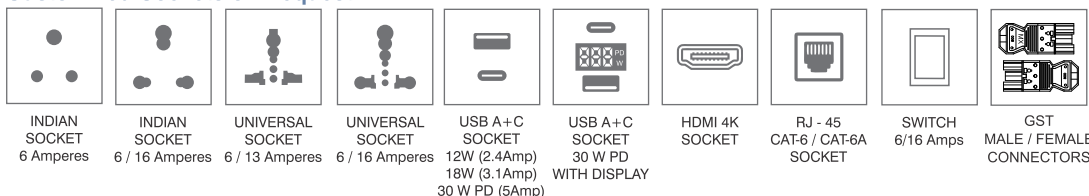

Customized Sockets on Request :