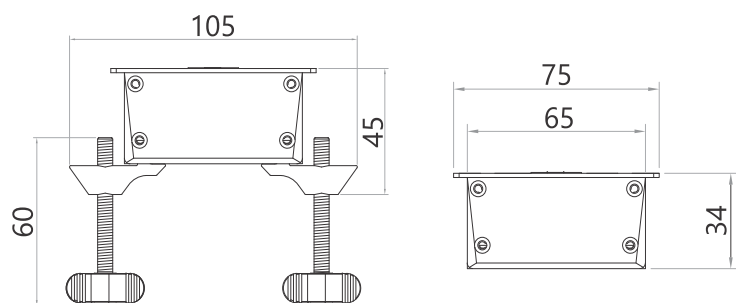

Size

Standard Length : 400mm-1200mm (refer table)
 Customization : Lengths & configuration available upon request

MX Nuevo C55 Wireless

MX No.	Sizes	Dimensions
MX 6301 Qi -04	400mm	75 x 55
MX 6301 Qi -05	500mm	75 x 55
MX 6301 Qi-06	600mm	75 x 55
MX 6301 Qi-08	800mm	75 x 55
MX 6301 Qi-09	900mm	75 x 55
MX 6301 Qi-10	1000mm	75 x 55
MX 6301 Qi-12	1200mm	75 x 55

Size

Standard Length : 400mm-1200mm (refer table)
 Customization : Lengths & configuration available upon request

MX Nuevo C34

MX No.	Sizes	Dimensions
MX 6302-04	400mm	75 x 34
MX 6302-05	500mm	75 x 34
MX 6302-06	600mm	75 x 34
MX 6302-08	800mm	75 x 34
MX 6302-09	900mm	75 x 34
MX 6302-10	1000mm	75 x 34
MX 6302-12	1200mm	75 x 34