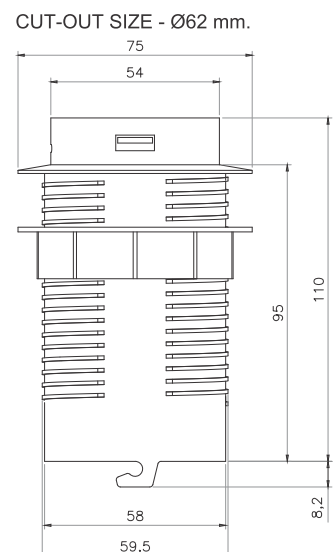

Wireless Charger : 15W

Material : Polycarbonate

Finish Colors : White

Wiring : DC 24V (Max) 5.5 X 2.1 mm

Standard pack : With Adaptor

Dimension : 75mm x 113 mm

Cutout Dimension : Ø 62 mm

MX-7018