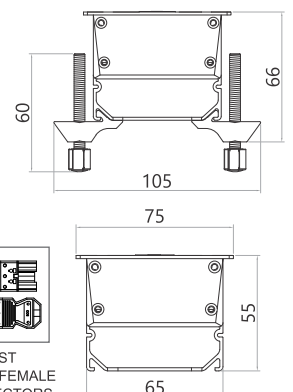

Customized Sockets on Request :

GST
MALE / FEMALE
CONNECTORS