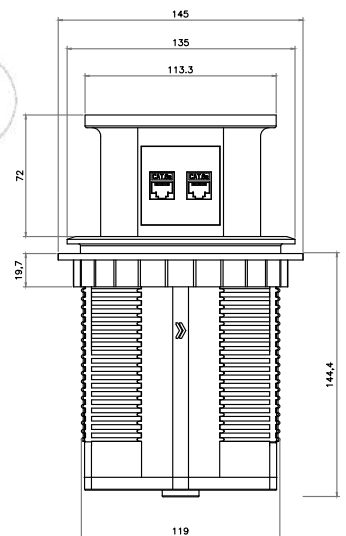

SPECIFICATION

- Rated Voltage : 250V~ Single Phase
- Rated Current : 6-13Amps (Max)
- Universal Sockets : 6/10/13Amps x 3
- 2 RJ-45 (CAT6) + 1 HDMI (4K)
- Wireless Charger : 15 Watts
- Material : Polycarbonate
- Finish Colors : Glass Black
- Wiring : 3 x 1 mm² Cable 1.8 meter with 6 Amps Plug.
- Standard pack : Locking clasp ring.
- Dimension : Ø 145 mm x 119 mm
- Cutout Dimension : Ø 120 mm

GLASS BLACK
MX-7012A