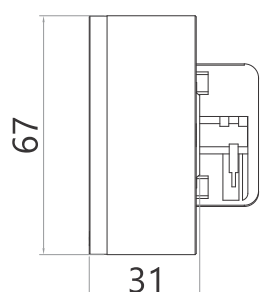

Premium Adaptors
Blue LED