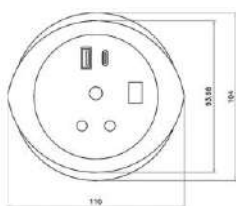

MX-7071
UNIVERSAL SOCKET
6/13 AMP