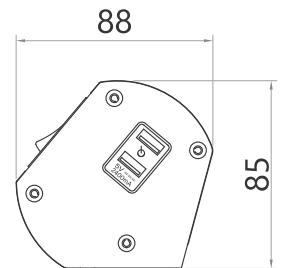

Desktop Console

The Desktop Consoles redefine power and cable management systems with their unmatched speed of installation, strength, versatility, aesthetics, and configurability. Featuring easy connectivity and space management, their end cap provides built-in USB charging for convenient access. Available in BIS standard Indian Socket (6 & 16 Amperes) with USB A 3.0, USB A + C, & USB C charging sockets, the Desktop Consoles are an ideal choice for workspace environments. They stand as the most popular solution for streamlined power and cable management, customizable to any plug or multimedia socket configuration, and adjustable to fit specific length requirements.

SPECIFICATION

Electrical

Rated Voltage : 250V— Single-phase

Rated Current : 6-16 amps (Max)

USB Charger: 2 type A Ports 5V, 2400mA (Side Cap)

Finish: Silver - Black

Material : Aluminum, ABS, FRP, GRP (flame retardant)

Wiring : Pre -Wired 300mm Cable With Screwless Connector

Standard Pack : C type mounting clamps with fastening key.

Customization : Upon Request

Key Features :

PD Qualcomm Fast Charging for tablets & laptop	Customizable Configuration & Mounting's	Can be used above desk & on wall	USB Charging on End Cap	Modular Design

Customized Sockets on Request :

INDIAN SOCKET 6 Amperes	UNIVERSAL SOCKET 6 / 13 Amperes	INDIAN SOCKET 6 / 13 Amperes	UNIVERSAL SOCKET 6 / 16 Amperes	INDIAN SOCKET 6 / 16 Amperes	USB A+C SOCKET 12W (2.4Amp) 18W (3.1Amp) 30 W PD (5Amp)	USB A+C SOCKET 30 W PD WITH DISPLAY	HDMI 4K SOCKET	RJ - 45 CAT-6/CAT-6A SOCKET	GST MALE / FEMALE CONNECTORS