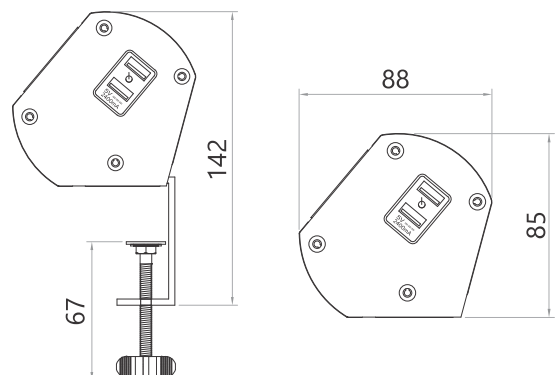

Size

Standard Length : 400mm-1200mm (refer table)
 Customization : Lengths & configuration available upon request

MX Nuevo C34

MX No.	Sizes	Dimensions
MX 6302-04	400mm	75 x 34
MX 6302-05	500mm	75 x 34
MX 6302-06	600mm	75 x 34
MX 6302-08	800mm	75 x 34
MX 6302-09	900mm	75 x 34
MX 6302-10	1000mm	75 x 34
MX 6302-12	1200mm	75 x 34

Size

Standard Length : 400mm-1500mm (refer table)
 Customization : Lengths & configuration available upon request

MX Surface Mount Track With Switch

MX No.	Sizes	Dimensions
MX 6000-04	400mm	70 x 25
MX 6000-06	600mm	70 x 25
MX 6000-08	800mm	70 x 25
MX 6000-10	1000mm	70 x 25
MX 6000-12	1200mm	70 x 25
MX 6000-15	1500mm	70 x 25

Track Housing : Anodized Aluminum

End Cap : Polycarbonate

Busbar Carrier : Polycarbonate

Conductor : Phosphor Bronze (Copper)

Finish : Black & Silver

Size

Standard Length : 400mm-1200mm (refer table)

Customization : Lengths & configuration available upon request

MX Nuevo D88

MX No.	Sizes	Dimensions
MX 6304-04	400mm	88 x 85
MX 6304-05	500mm	88 x 85
MX 6304-06	600mm	88 x 85
MX 6304-08	800mm	88 x 85
MX 6304-09	900mm	88 x 85
MX 6304-10	1000mm	88 x 85
MX 6304-12	1200mm	88 x 85