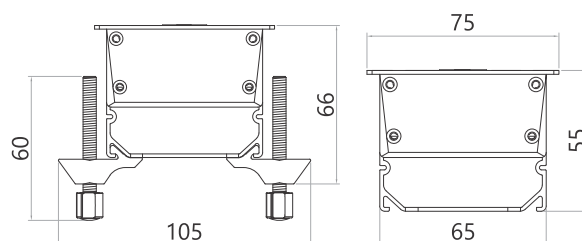

MX Nuevo C55

MX No.	Sizes	Dimensions
MX 6301-04	400mm	75 x 55
MX 6301-05	500mm	75 x 55
MX 6301-06	600mm	75 x 55
MX 6301-08	800mm	75 x 55
MX 6301-09	900mm	75 x 55
MX 6301-10	1000mm	75 x 55
MX 6301-12	1200mm	75 x 55