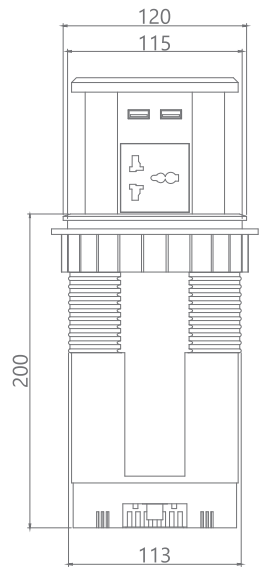

Power Post Touch-Up Wireless Feather Touch Light

The Power Post sets itself apart with its unique touch-activated pop-up mechanism, allowing you to easily access power by simply "figuring touching" the switch icon on the top panel. This innovative unit combines both wired and wireless charging capabilities, featuring four universal electrical outlets, two high-power USB-A ports (3.0Amps), two USB-C ports with Power Delivery (30W), and a Qi-compatible wireless charging pad on top (15W). Its compact, retractable design, built from durable engineered polycarbonate, makes it the perfect multi-functional solution for charging multiple devices at home, offices, and commercial counters, maintaining a clean and organized workspace.

SPECIFICATION

- Rated Voltage : 250V~ Single Phase
- Rated Current : 6-13A
- Universal Sockets : 6/10/13Amps x 3
- 2 RJ-45 (CAT6) + 1 HDMI (4K)
- Wireless Charger : 15 Watts
- Material : Polycarbonate
- Finish Colors : Glass Black
- Wiring: 3 x 1mm² Cable 1.8 mtrs with 6 Amps Plug.
- Standard pack : Locking clasp ring.
- Dimension : Ø 145 mm x 120 mm
- Cutout Dimension: Ø 120mm

GLASS BLACK
MX-7012