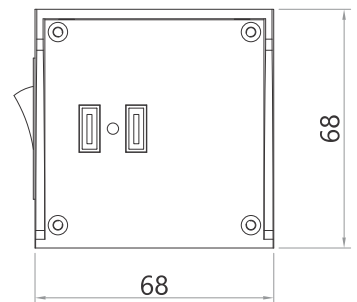

Under Desk Console

The Under Desk Consoles revolutionize power management with their unparalleled features: rapid installation, exceptional strength, unmatched versatility, sleek aesthetics, and remarkable configurability. The convenient end-cap with built-in USB charging ensures easy access and efficient space utilization. Available in BIS standard Indian Socket (6 & 16 Amperes) with USB A 3.0, USB A + C, & USB C charging sockets, the Under Desk Consoles are an ideal choice for workspace environments. They stand as the most popular solution for streamlined power and cable management, customizable to any plug or multimedia socket configuration, and adjustable to fit specific length requirements.

SPECIFICATION

Electrical

Rated Voltage : 250V— Single-phase

Rated Current : 6-16 amps (Max)

USB Charger: 2 type A Ports 5V, 2400mA (Side Cap)

Finish: Silver & Black Anodized

Material : Aluminum, ABS, FRP, GRP (flame retardant)

Wiring : Pre -Wired 300mm Cable With Screwless Connector

Customization : Upon Request

Key Features :

 PD Qualcomm Fast Charging for tablets & laptop	 Customizable Configuration & Mounting's	 Can be used above desk & on wall	 USB Charging on End Cap	 Modular Design

Customized Sockets on Request :

 INDIAN SOCKET 6 AMP	 UNIVERSAL SOCKET 6 / 13 AMP	 INDIAN SOCKET 6 / 13 AMP	 UNIVERSAL SOCKET 6 / 16 AMP	 INDIAN SOCKET 6 / 16 AMP	 UNIVERSAL SOCKET 180° Rotatable 6 / 13 AMP	 USB A+C SOCKET 12W(2.4Amp) 18W(3.1Amp) 30 W PD (5Amp)	 USB A+C SOCKET 30 W PD WITH DISPLAY	 HDMI 4K SOCKET	 RJ - 45 Cat-6 / CAT-6A SOCKET	 GST MALE / FEMALE CONNECTORS