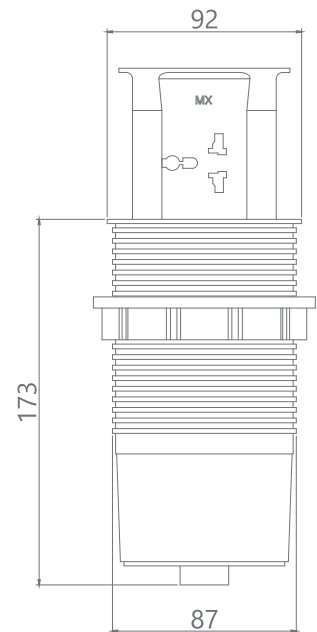

Dimension: Ø 92 mm x 173 mm

Cutout Dimension: Ø 90 mm

GLASS GRAY
MX-7010

Furniture Push-Up Mini Wireless

The Power Post boasts a spring-loaded pop-up mechanism for easy activation by simply pushing the top panel. This versatile product caters to your wireless charging needs, featuring a 15W Qi-compatible wireless charging pad on top. Additionally, it offers convenient charging options for wired devices with a 15W USB-A port and a 20W USB-C port with Power Delivery. The compact, retractable design, crafted from high-grade engineered polycarbonate, makes it multi-functional and ideal for charging various devices at home and office, ensuring a clean and organized workspace.