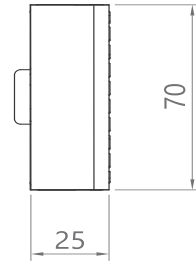

Size

Standard Length : 400mm-1200mm (refer table)
 Customization : Lengths & configuration available upon request

MX Nuevo C34

MX No.	Sizes	Dimensions
MX 6302-04	400mm	75 x 34
MX 6302-05	500mm	75 x 34
MX 6302-06	600mm	75 x 34
MX 6302-08	800mm	75 x 34
MX 6302-09	900mm	75 x 34
MX 6302-10	1000mm	75 x 34
MX 6302-12	1200mm	75 x 34

Size

Standard Length : 400mm-1500mm (refer table)
 Customization : Lengths & configuration available upon request

MX Surface Mount Track With Switch

MX No.	Sizes	Dimensions
MX 6000-04	400mm	70 x 25
MX 6000-06	600mm	70 x 25
MX 6000-08	800mm	70 x 25
MX 6000-10	1000mm	70 x 25
MX 6000-12	1200mm	70 x 25
MX 6000-15	1500mm	70 x 25