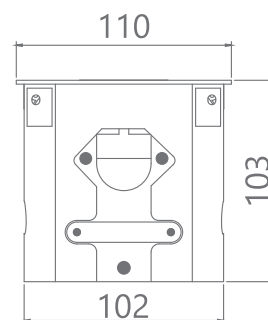

MX No.	Universal Socket 6/13 Amperes	2 USB A + C 18 Watts	Data Cat	HDMI 4K	USB A Data	VGA 15 Pin	Aux 3.5	Silver	Black	Dimensions (mm)	Cutout (mm)
7000	3	1	2	1	-	-	-	Yes	-	435x110x103	405x104
7000A (Black)	3	1	2	1	-	-	-	-	Yes	435x110x103	405x104
7000B	2	1	2	1	1	1	1	Yes	-	460x110x103	430x104
7000C (Black)	2	1	2	1	1	1	1	--	Yes	460x110x103	430x104