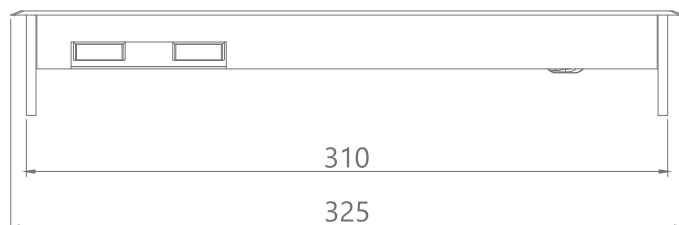

Wiring : Pre -Wired 300mm Cable With Screwless Connector

Customized : Upon Request

MX No.	Universal Socket 6-13 Amperes	2 USB A + C 18 Watts	Data Cat	HDMI 4K	USB A Data	VGA 15 Pin	Aux 3.5	Silver	Black	Dimensions (mm)	Cutout (mm)
7009	3	2	1	1	-	-	-	Yes	-	325X160X50	310X148
7009A (Black)	3	2	1	1	-	-	-	-	Yes	325X160X50	310X148