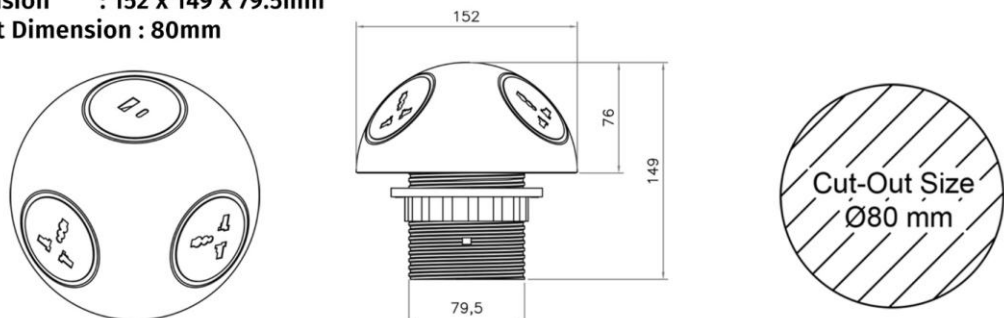

Standard pack : Locking Clasp Ring

Dimension : 152 x 149 x 79.5mm

Cutout Dimension : 80mm

Customized Sockets on Request :

INDIAN SOCKET 6 AMP	UNIVERSAL SOCKET 6 / 13 AMP	UK SOCKET 13 AMPS	USB A+C SOCKET 12W (2.4Amp) 18W (3.1Amp) 30W PD (5Amp)	USB A 2.0 SOCKET	USB A 3.0 SOCKET	HDMI 4K SOCKET	RJ - 45 CAT6 / CAT6A SOCKET	GST MALE / FEMALE CONNECTORS