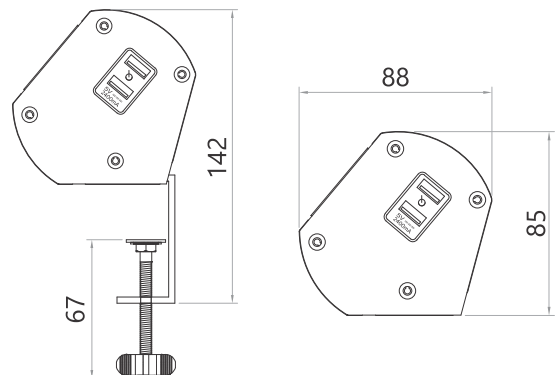

Customized Sockets on Request :