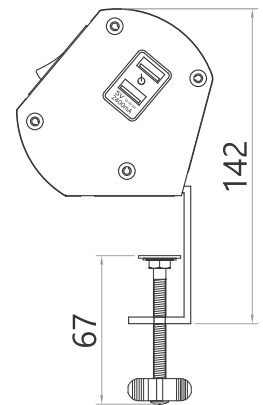

Desktop Console

The Desktop Consoles redefine power and cable management systems with their unmatched speed of installation, strength, versatility, aesthetics, and configurability. Featuring easy connectivity and space management, their end cap provides built-in USB charging for convenient access. Available in BIS standard Indian Socket (6 & 16 Amperes) with USB A 3.0, USB A + C, & USB C charging sockets, the Desktop Consoles are an ideal choice for workspace environments. They stand as the most popular solution for streamlined power and cable management, customizable to any plug or multimedia socket configuration, and adjustable to fit specific length requirements.

SPECIFICATION

Electrical

Rated Voltage : 250V— Single-phase

Rated Current : 6-16 amps (Max)

USB Charger: 2 type A Ports 5V, 2400mA (Side Cap)

Finish: Silver - Black

Material : Aluminum, ABS, FRP, GRP (flame retardant)

Wiring : Pre -Wired 300mm Cable With Screwless Connector

Standard Pack : C type mounting clamps with fastening key.

Customization : Upon Request

Key Features :

PD Qualcomm Fast Charging for tablets & laptop	Customizable Configuration & Mounting's	Can be used above desk & on wall	USB Charging on End Cap	Modular Design

Customized Sockets on Request :

INDIAN SOCKET 6 Amperes	UNIVERSAL SOCKET 6 / 13 Amperes	INDIAN SOCKET 6 / 13 Amperes	UNIVERSAL SOCKET 6 / 16 Amperes	INDIAN SOCKET 6 / 16 Amperes	USB A+C SOCKET 12W (2.4Amp) 18W (3.1Amp) 30 W PD (5Amp)	USB A+C SOCKET 30 W PD WITH DISPLAY	HDMI 4K SOCKET	RJ - 45 CAT-6/CAT-6A SOCKET	GST MALE / FEMALE CONNECTORS