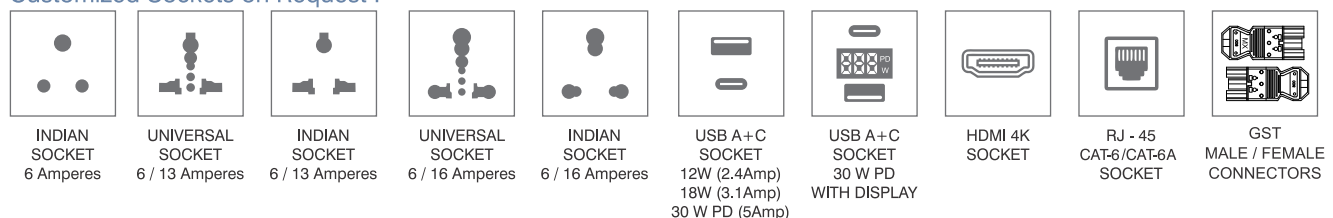

Customized Sockets on Request :