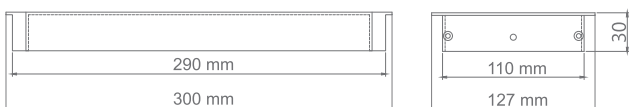

Access Flaps

The access flap features an integrated frame and soft closure, offering single-sided access to an electrical outlet while seamlessly blending into your workspace. Its compatibility with an integrated bottom box provides additional flexibility, and USB charging ports conveniently located on the side cap ensure effortless charging for your electronic devices. This versatile flap is ideal for various applications, including workstations, meeting room tables, conference tables, supervisor desks, and even classroom desks, enhancing functionality and accessibility in any environment.

MX No.	Soft Close	AL	PC	Silver	Black	White	Size	Dimensions (mm)	Cutout (mm)
7003	Yes	Yes	–	Yes	–	–	300 mm	300 x 127 x 30	290 x 110
7003 A	Yes	Yes	–	–	Yes	–	300 mm	300 x 127 x 30	290 x 110
7003 B	Yes	Yes	–	–	–	Yes	300 mm	300 x 127 x 30	290 x 110
7004	Yes	Yes	–	Yes	–	–	450 mm	450 x 127 x 30	440 x 110
7004 A	Yes	Yes	–	–	Yes	–	450 mm	450 x 127 x 30	440 x 110
7004 B	Yes	Yes	–	–	–	Yes	450 mm	450 x 127 x 30	440 x 110
7006	–	Yes	–	Yes	–	–	300 mm	300 x 127 x 30	290 x 110
7006 A	–	Yes	–	Yes	–	–	450 mm	450 x 127 x 30	440x 110
7007	–	–	Yes	Yes	–	–	300 mm	300 x 127 x 30	290 x 110
7007 A	–	–	Yes	–	Yes	–	300 mm	300 x 127 x 30	290 x 110
7007 B	--	--	Yes	--	--	Yes	300 mm	300 x 127 x 30	290 x 110

MX-7006