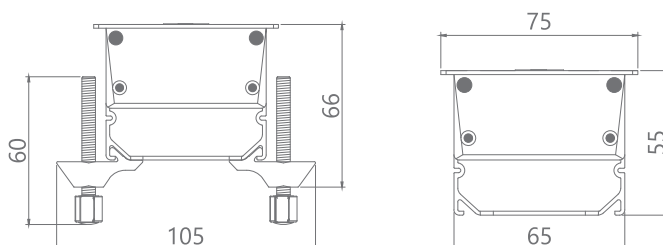

Customized Sockets on Request :