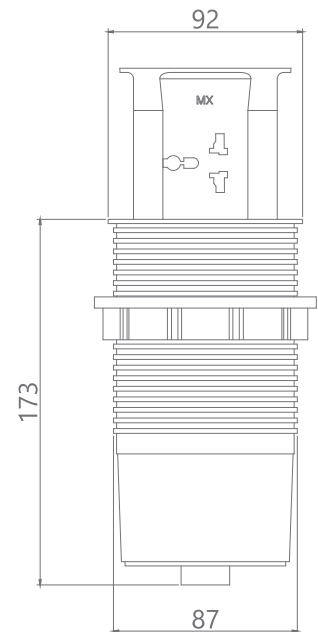

Dimension: Ø 92 mm x 173 mm

Cutout Dimension: Ø 90 mm

GLASS GRAY
MX-7010

Furniture Push-Up Mini Wireless

The Power Post boasts a spring-loaded pop-up mechanism for easy activation by simply pushing the top panel. This versatile product caters to your wireless charging needs, featuring a 15W Qi-compatible wireless charging pad on top. Additionally, it offers convenient charging options for wired devices with a 15W USB-A port and a 20W USB-C port with Power Delivery. The compact, retractable design, crafted from high-grade engineered polycarbonate, makes it multi-functional and ideal for charging various devices at home and office, ensuring a clean and organized workspace.