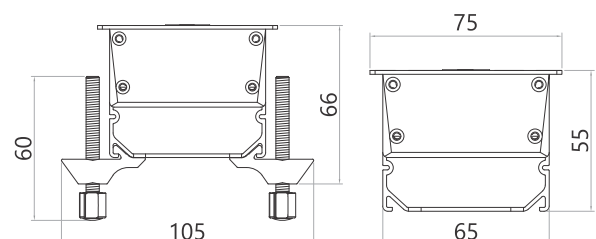

Size

Standard Length : 400mm-1200mm (refer table)
 Customization : Lengths & configuration available upon request

MX Nuevo C55

MX No.	Sizes	Dimensions
MX 6301-04	400mm	75 x 55
MX 6301-05	500mm	75 x 55
MX 6301-06	600mm	75 x 55
MX 6301-08	800mm	75 x 55
MX 6301-09	900mm	75 x 55
MX 6301-10	1000mm	75 x 55
MX 6301-12	1200mm	75 x 55