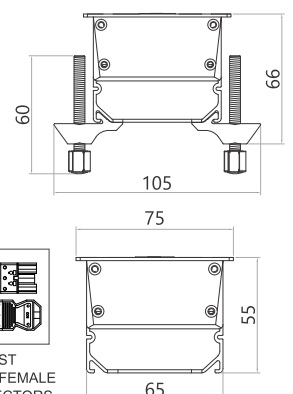

Power Cubby Slider Flap

The Power Cubby with Slider Flap boasts quick and simple installation. Shrouded screw terminals simplify power connections, while feed-through multimedia ports ensure seamless connectivity. It comes with a wireless charging option, and the convenient sliding flap provides easy access with magnetic soft closing to keep your workspace organized. Crafted from durable aluminum alloy, this cubby seamlessly integrates into various workstation and executive table setups. It is customizable to any plug or multimedia socket configuration and adjustable to fit specific length requirements.

SPECIFICATION

Rated Voltage : 250V~ Single Phase

Rated Current : 6-16 Amperes (Max)

USB Charger : Type A & C Ports 12, 18, 30 PD Watts

Material : Aluminium, Polycarbonate

Finish Colors : Silver & Black (Anodized)

Rose Gold **(ON REQUEST)**

Wiring : Pre -Wired 300mm Cable With
Screwless Connector

MX No.	Universal Socket 6-13 Amperes	2 USB A + C 18 Watts	Data Cat	HDMI 4K	Silver	Black	Dimensions (mm)	Cutout (mm)
7005-2U	2	1	1	1	Yes	–	280x100x30	275x72
7005-3U	3	1	1	1	Yes	–		
7005A	2	1	1	1	–	Yes		
7005A-3U	3	1	1	1	–	Yes		

Power Cubby Slider Flap Wireless