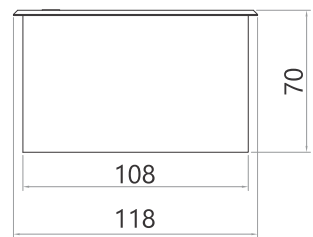

MX No.	Universal Socket 6-13A	2 USB A + C 18 W	Data Cat	HDMI 4K	USB A Data	VGA 15 Pin	Aux 3.5	Silver	Black	Dimensions (mm)	Cutout (mm)
7002	2	-	2	1	1	1	1	Yes	-	265x118x70	225x110
7002A (Black)	2	--	2	1	1	1	1	-	Yes	265x118x70	225x110