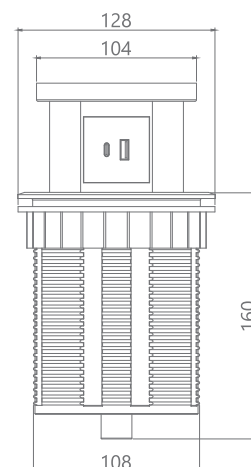

Power Post Push-Up Wireless

Power Post comes with a spring loaded Pop up mechanism, simply push the top panel to pop the unit up for use. A unique product for electrical outlets and charging electronic devices, by using patch cord or wireless. The wireless feature is compatible with all devices that comply with Qi standards. This product delivers 3 universal electrical receptacles, 1 USB A type & 1 USB C type with power delivery 20 Watts and wireless charger on top

SPECIFICATION

Rated Voltage : 250V~ Single Phase
Rated Current : 6-13A
Universal Sockets : 6/10/13Amps x 3
USB Charger : 1 USB ports A type 20 Watts (Single Use)
USB Charger : 1 USB ports C type 20 Watts (Single Use)
Wireless Charger : 15 Watts
Material : Polycarbonate
Finish Colors : Glass Black
Wiring: 3 x 1mm² Cable 1.5 meter with 6 Amps Plug.
Standard pack : Locking clasp ring.
Dimension : Ø 128 mm x 160 mm
Cutout Dimension: Ø 110mm

Power Post Push-Up

The Power Post features a spring-loaded mechanism for effortless pop-up activation, offering four universal electrical outlets and fast charging for multiple devices via two 15W USB-A ports and a 15W USB-C port with Power Delivery. This compact, retractable unit, crafted from high-grade engineered polycarbonate, is ideal for charging various devices at home, offices, and commercial counters.

SPECIFICATION

Rated Voltage : 250V~ Single Phase
Rated Current : 6-13A
Universal Sockets : 6/10/13Amps x 3
2 RJ-45 (CAT6) + 1 HDMI (4K)
Material : Polycarbonate
Finish Colors : Glass Black
Wiring: 3 x 1mm² Cable 1.8 mtrs with 6 Amps Plug.
Standard pack : Locking clasp ring.
Dimension : Ø 145 mm x 119 mm
Cutout Dimension: Ø 120mm