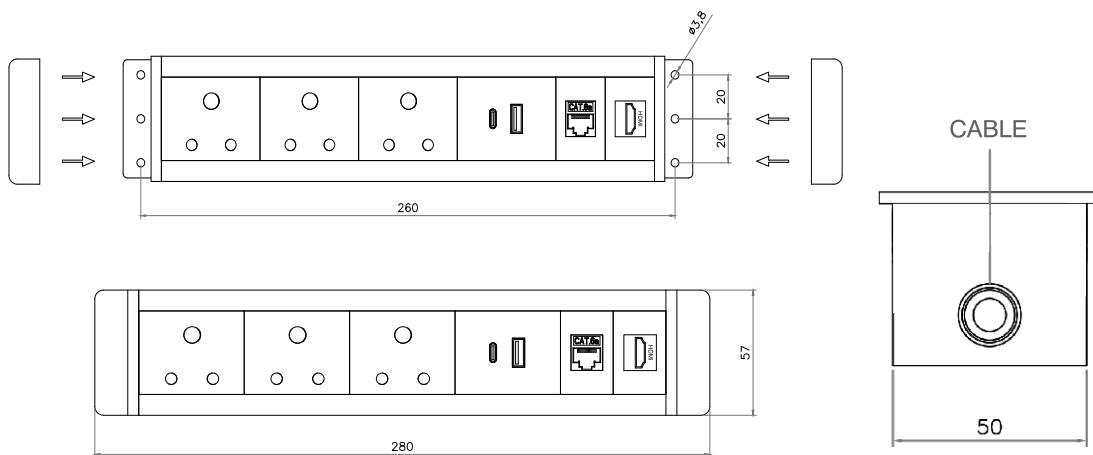

Key Features :

- PD Qualcomm Fast Charging for tablets & laptop
- Customizable Configuration & Mounting's
- Can be used above desk & on wall
- Modular Design