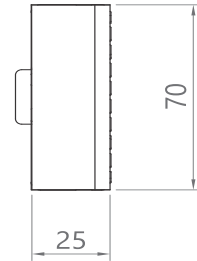

Size

Standard Length : 400mm-1200mm (refer table)
 Customization : Lengths & configuration available upon request

MX Nuevo C55

MX No.	Sizes	Dimensions
MX 6301-04	400mm	75 x 55
MX 6301-05	500mm	75 x 55
MX 6301-06	600mm	75 x 55
MX 6301-08	800mm	75 x 55
MX 6301-09	900mm	75 x 55
MX 6301-10	1000mm	75 x 55
MX 6301-12	1200mm	75 x 55

Size

Standard Length : 400mm-1200mm (refer table)
 Customization : Lengths & configuration available upon request

MX Nuevo C34

MX No.	Sizes	Dimensions
MX 6302-04	400mm	75 x 34
MX 6302-05	500mm	75 x 34
MX 6302-06	600mm	75 x 34
MX 6302-08	800mm	75 x 34
MX 6302-09	900mm	75 x 34
MX 6302-10	1000mm	75 x 34
MX 6302-12	1200mm	75 x 34

Size

Standard Length : 400mm-1500mm (refer table)
 Customization : Lengths & configuration available upon request

MX Surface Mount Track With Switch

MX No.	Sizes	Dimensions
MX 6000-04	400mm	70 x 25
MX 6000-06	600mm	70 x 25
MX 6000-08	800mm	70 x 25
MX 6000-10	1000mm	70 x 25
MX 6000-12	1200mm	70 x 25
MX 6000-15	1500mm	70 x 25