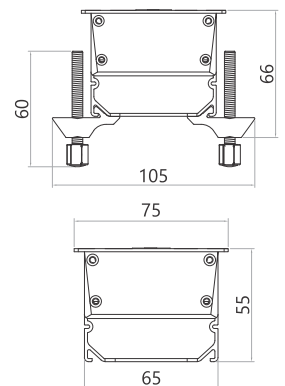

Rose Gold **(ON REQUEST)**

Wiring : Pre -Wired 300mm Cable With
Screwless Connector

MX No.	Universal Socket 6-13 Amperes	2 USB A + C 18 Watts	Data Cat	HDMI 4K	Silver	Black	Dimensions (mm)	Cutout (mm)
7005-2U	2	1	1	1	Yes	–	280x100x30	275x72
7005-3U	3	1	1	1	Yes	–		
7005A	2	1	1	1	–	Yes		
7005A-3U	3	1	1	1	–	Yes		