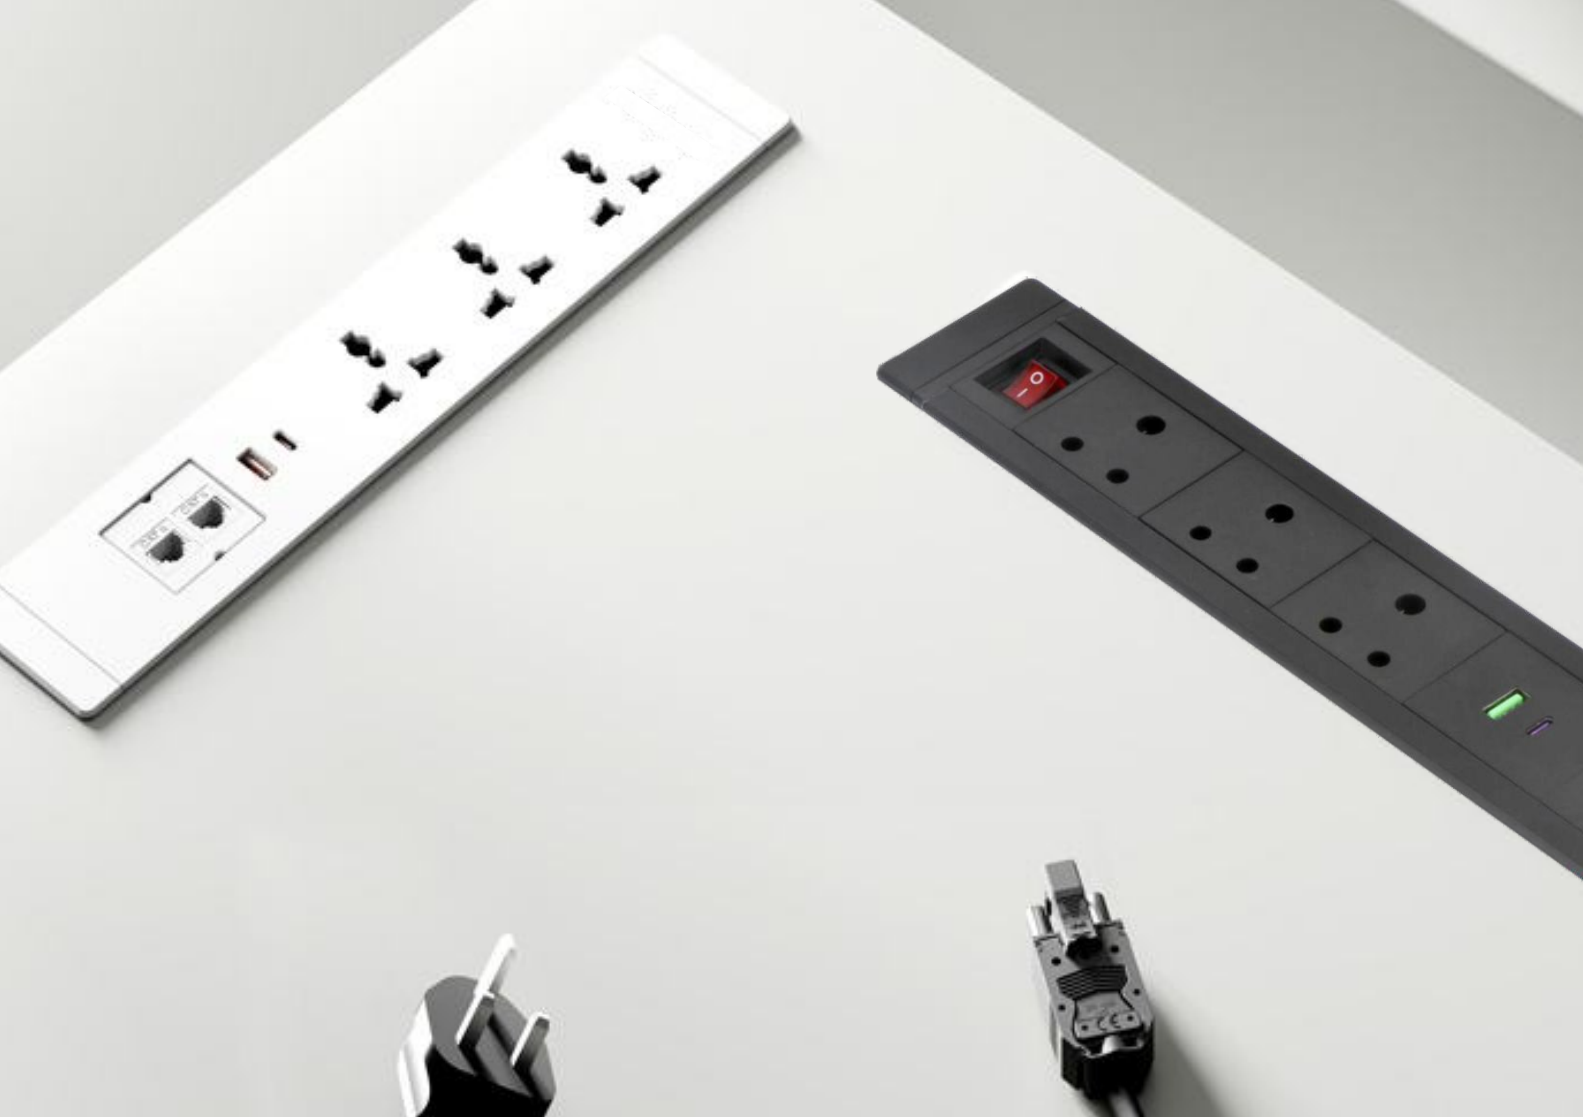

USB A+C SOCKET
30 W PD
WITH DISPLAY

HDMI 4K SOCKET

RJ - 45
CAT-6/CAT-6A
SOCKET

GST
MALE / FEMALE
CONNECTORS

EMBEDDED POWER & DATA SOCKET - SCREW TYPE

The MX Embedded Power and Data Socket Interlink, a seamless solution for power access and integrated connectivity in your workstation. Designed for a neat and organized workspace, this product comes with a dedicated power supply for a consistent and reliable source. The all-in-one power supply includes multiple sockets, USB A+C chargers, CAT 6 ports, HDMI, and a lengthy power cable. Elevate your workspace with this user-friendly solution that combines power and connectivity in one sleek package.