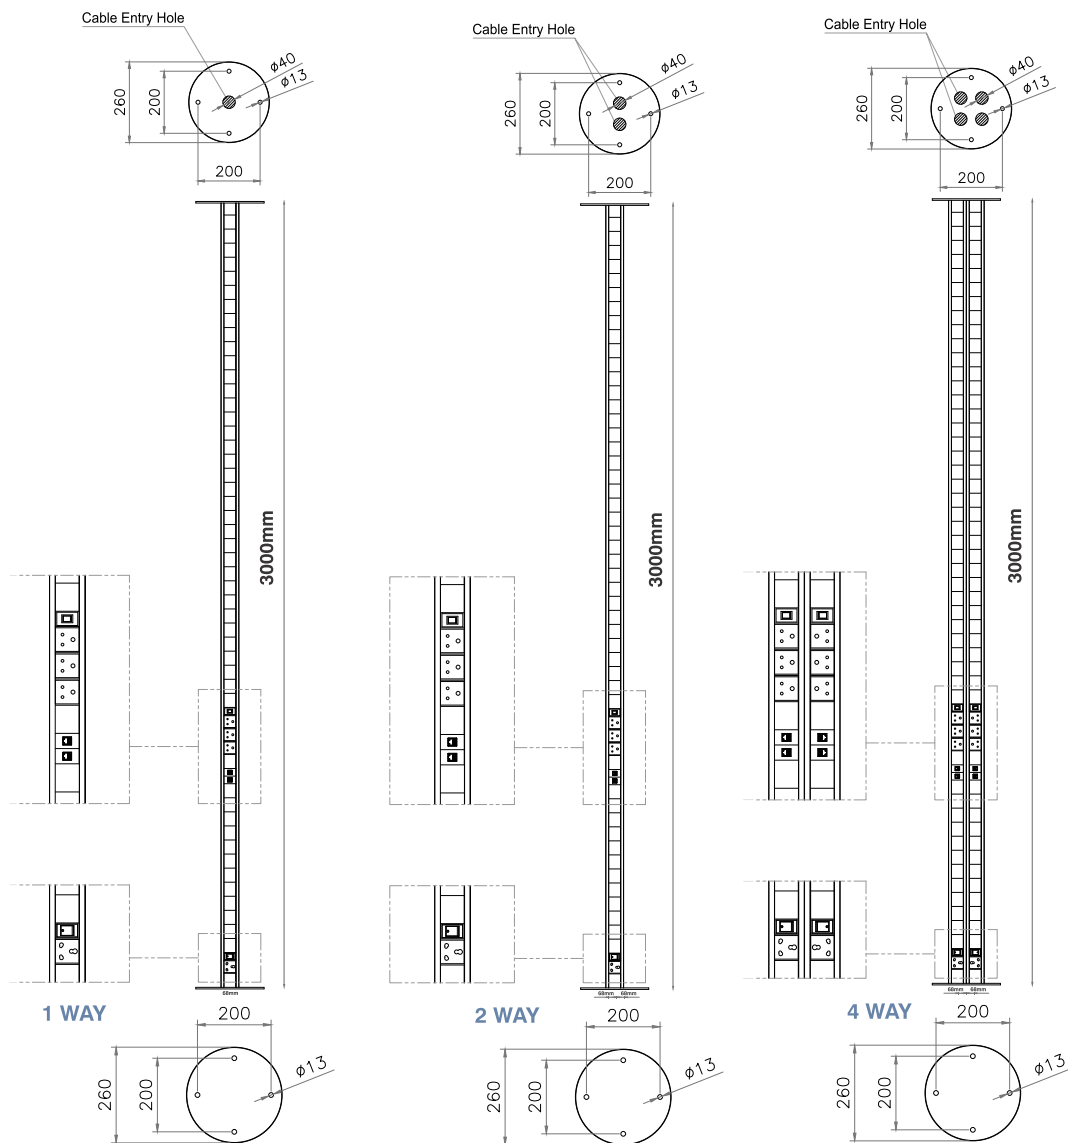

VERTICAL POWER AND DATA POLE FLOOR TO CEILING.

MX Vertical Power and Data Pole Floor to Ceiling. Protects cable running vertically. Maintenance a neat & clean look in your office. Its rigid cable protection unique profile. Compact & Sleek Design. The ultimate power pole is to route cables from the ceiling to the floor or from the ceiling to any table or counter top. Comes in BLACK & SILVER Finish. Our MX Power Pole can be any customized length from 2.5mtrs to 4mtrs. Just PLUG-n-PLAY, with all the supported cables supplied for a plug-n-play installation. We have multiple modules as per Customer Requirement.

SPECIFICATION

Rated Voltage : 250 Volts — Single-phase

Rated Current : 6 -16 Amperes

Standard Finish: Black & Silver

Material : Aluminum, FRP, GRP (flame retardant)

Customization : Length Upon Request (1 WAY, 2 WAY & 4 WAY)

Customized Sockets on Request :

INDIAN SOCKET 6 AMP	UNIVERSAL SOCKET 6 / 13 AMP	UNIVERSAL SOCKET 6 / 16 AMP	INDIAN SOCKET 6 / 16 AMP	USB A+C SOCKET 12W(2.4Amp) 18W(3.1Amp) 30 W PD (5Amp)	USB A+C SOCKET 30 W PD WITH DISPLAY	HDMI 4K SOCKET	RJ - 45 CAT-6 / CAT-6A SOCKET