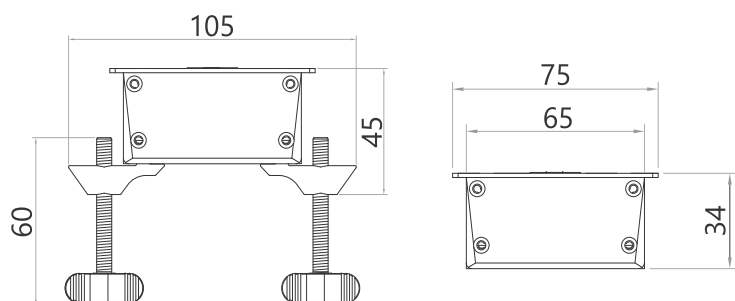

Size

Standard Length : 400mm-1200mm (refer table)
 Customization : Lengths & configuration available upon request

MX Nuevo C34

MX No.	Sizes	Dimensions
MX 6302-04	400mm	75 x 34
MX 6302-05	500mm	75 x 34
MX 6302-06	600mm	75 x 34
MX 6302-08	800mm	75 x 34
MX 6302-09	900mm	75 x 34
MX 6302-10	1000mm	75 x 34
MX 6302-12	1200mm	75 x 34