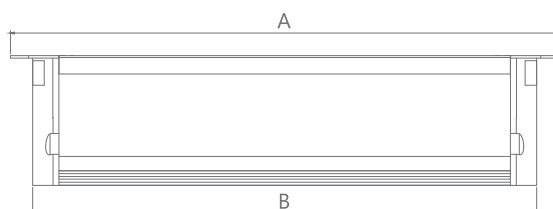

MX No.	Universal Socket 6/13 Amperes	2 USB A + C 18 Watts	Data Cat	HDMI 4K	USB A Data	VGA 15 Pin	Aux 3.5	Silver	Black	Dimensions (mm)	Cutout (mm)
7000	3	1	2	1	-	-	-	Yes	-	435x110x103	405x104
7000A (Black)	3	1	2	1	-	-	-	-	Yes	435x110x103	405x104
7000B	2	1	2	1	1	1	1	Yes	-	460x110x103	430x104
7000C (Black)	2	1	2	1	1	1	1	--	Yes	460x110x103	430x104