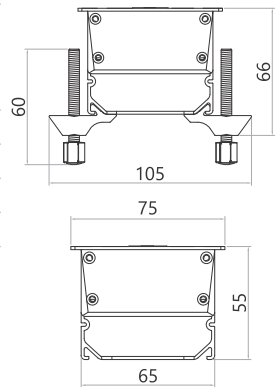

MX No.	Universal Socket 6-13 Amperes	2 USB A + C 18 Watts	Data Cat	HDMI 4K	Silver	Black	Dimensions (mm)	Cutout (mm)
7005	2	1	1	1	Yes	--	275x87x55	267x67
7005-3U	3	1	1	1	Yes	--	329x87x55	321x67
7005A	2	1	1	1	--	Yes	275x87x55	267x67
7005A-3U	3	1	1	1	--	Yes	329x87x55	321x67