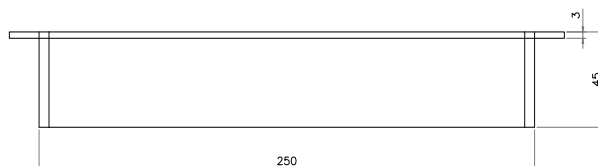

MX No.	Indian or Universal Socket	USB A+C 30W PD	CAT 6	HDMI 4K	Dual Pole Switch 6 AMP	Dimensions	Dimensions Cut Size
7075	3	Yes	Yes	Yes	Yes	280x57x50	252 x 52

Key Features :

- PD Qualcomm Fast Charging for tablets & laptop
- Customizable Configuration & Mounting's
- Can be used above desk & on wall
- Modular Design