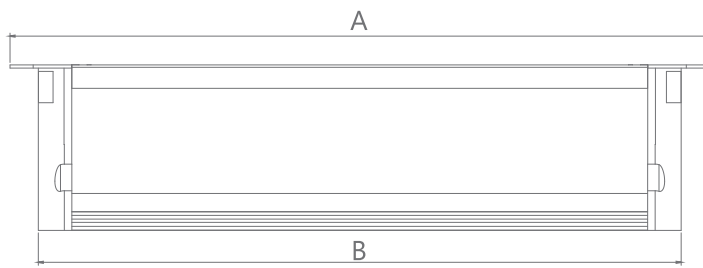

MX No.	Universal Socket 6-13A	2 USB A + C 18 W	Data Cat	HDMI 4K	USB A Data	VGA 15 Pin	Aux 3.5	Silver	Black	Dimensions (mm)	Cutout (mm)
7001	3	1	2	1	1	1	1	Yes	-	400x110x103	370x104
7001A (Black)	3	1	2	1	1	1	1	-	Yes	400x110x103	370x104