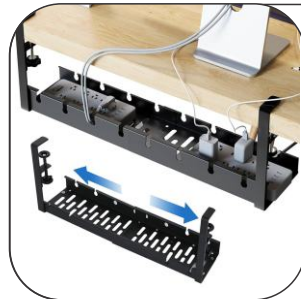

UNDER DESK CABLE MANAGEMENT TRAY

MX 2696
Finish Colors : Black
Length : 1.5 Mtrs to 50 Mtrs