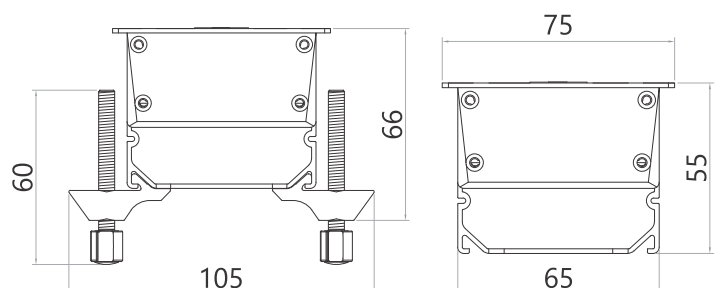

MX Nuevo C55 Wireless

MX No.	Sizes	Dimensions
MX 6301 Qi -04	400mm	75 x 55
MX 6301 Qi -05	500mm	75 x 55
MX 6301 Qi-06	600mm	75 x 55
MX 6301 Qi-08	800mm	75 x 55
MX 6301 Qi-09	900mm	75 x 55
MX 6301 Qi-10	1000mm	75 x 55
MX 6301 Qi-12	1200mm	75 x 55