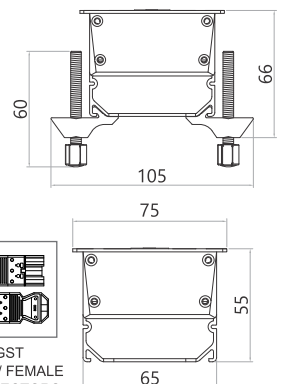

Customized Sockets on Request :

INDIAN SOCKET 6 Amperes	INDIAN SOCKET 6 / 16 Amperes	UNIVERSAL SOCKET 6 / 13 Amperes	UNIVERSAL SOCKET 6 / 16 Amperes	USB A+C SOCKET 12W (2.4Amp) 18W (3.1Amp) 30 W PD (5Amp)	USB A+C SOCKET 30 W PD WITH DISPLAY	HDMI 4K SOCKET	RJ - 45 CAT-6 / CAT-6A SOCKET	SWITCH 6/16 Amps	GST MALE / FEMALE CONNECTORS