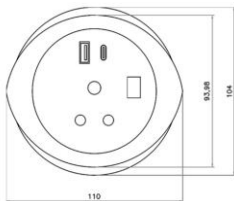

MX-7071
UNIVERSAL SOCKET
6/13 AMP