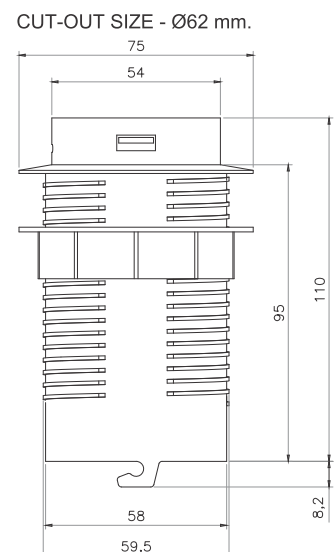

Wireless Charger : 15W

Material : Polycarbonate

Finish Colors : White

Wiring : DC 24V (Max) 5.5 X 2.1 mm

Standard pack : With Adaptor

Dimension : 75mm x 113 mm

Cutout Dimension : Ø 62 mm

MX-7018