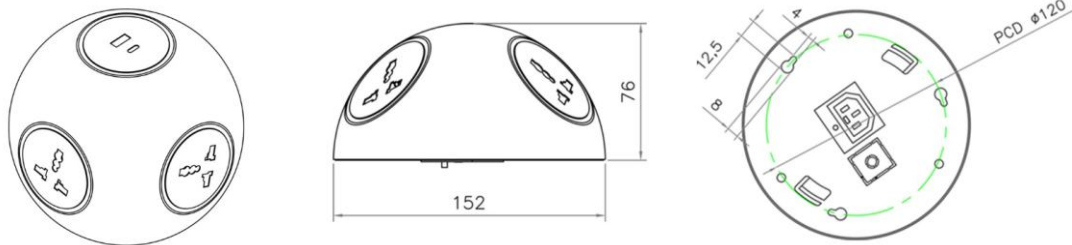

SPECIFICATION

Rated Voltage : 250V~ Single Phase

Rated Current : 6-13A

USB Charger : Type A + C 12 / 18/ 30W PD Fast Charging

Material : Polycarbonate

Finish Colors : Black / Red / Yellow / Blue / Orange / White

Wiring : Pre -Wired 300mm Cable With Screw Less Connector

Standard pack : Locking clasp ring.

Dimension : 152 x 149 x 79.5 mm

Cutout Dimension: PCD-120 mm With 3 Screw for Lock

MX No.	Universal or Indian Socket	USB A+C 30 W PD	LED	HDMI or Cat-6
7067	2	1	-	-
7068	2	1	Yes	-
7069	2	-	-	1
7070	2	-	Yes	1