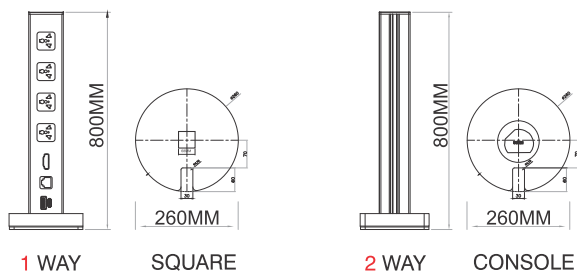

MX Freestanding POWER POLE

Automatic power cut-off protection

Freestanding Power Pole offer stable and convenient power-sharing in any space, featuring automatic power cut-off protection in case of a fall. This flexible solution seamlessly integrates power and USB charging into previously unpowered areas. With universal sockets, HDMI, Cat-6, and optional integrated USB ports, the Power Pole is perfect for open spaces, including experience centers, living rooms, lounges, public buildings, concourses, and breakout areas. Customizable to any plug or multimedia socket configuration and adjustable to fit specific length requirements.

SPECIFICATION

Electrical

Rated Voltage : 250V— Single-phase
Rated Current : 32 Amps (Max) & 6/16 Amps (Max)
Wireless Charger : 15 Watts
Frequency : 50 / 60 Hz
1 USB A + 1 USB C : 30W PD Fast Charging
1 USB A + 1 USB C : 30W PD Fast Charging
with Voltage Display
RJ-45 : CAT-6
Port : HDMI

Size

Standard Track : 400mm
Customization : Available upon request

Material

Profile Housing : Anodized Aluminum, ABS, FRP, GRP (Flame retardant)
Conductor : Phosphor Bronze (Copper)
End Cap & Bus bar Carrier: Polycarbonate
Finish: Silver - White - Black