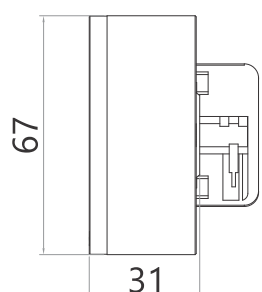

High Temperature Flame Retardant FR-PC Material

Adaptor shell apots PC high-efficiency flame retardant casing, preventing accidents

Premium Adaptors
Blue LED