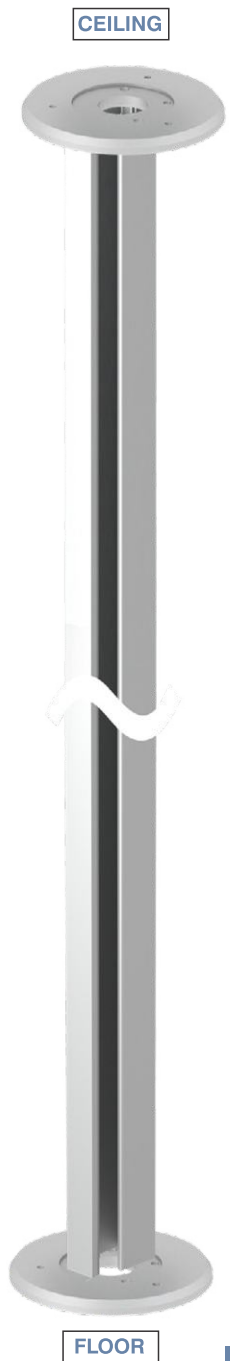

SPECIFICATION

Rated Voltage : 250 Volts — Single-phase

Rated Current : 6 -16 Amperes

Standard Finish: Black & Silver

Material : Aluminum, FRP, GRP (flame retardant)

Customization : Length Upon Request (1 WAY, 2 WAY & 4 WAY)