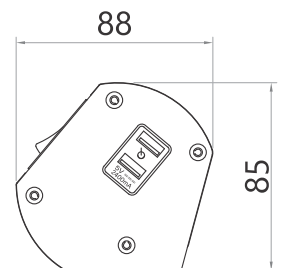

Desktop Console

The Desktop Consoles redefine power and cable management systems with their unmatched speed of installation, strength, versatility, aesthetics, and configurability. Featuring easy connectivity and space management, their end cap provides built-in USB charging for convenient access. Available in BIS standard Indian Socket (6 & 16 Amperes) with USB A 3.0, USB A + C, & USB C charging sockets, the Desktop Consoles are an ideal choice for workspace environments. They stand as the most popular solution for streamlined power and cable management, customizable to any plug or multimedia socket configuration, and adjustable to fit specific length requirements.

SPECIFICATION

Electrical

Rated Voltage : 250V— Single-phase

Rated Current : 6-16 amps (Max)

USB Charger: 2 type A Ports 5V, 2400mA (Side Cap)

Finish: Silver - Black

Material : Aluminum, ABS, FRP, GRP (flame retardant)

Wiring : Pre -Wired 300mm Cable With Screwless Connector

Standard Pack : C type mounting clamps with fastening key.

Customization : Upon Request

Key Features :

PD Qualcomm Fast Charging for tablets & laptop	Customizable Configuration & Mounting's	Can be used above desk & on wall	USB Charging on End Cap	Modular Design

Customized Sockets on Request :

INDIAN SOCKET 6 Amperes	UNIVERSAL SOCKET 6 / 13 Amperes	INDIAN SOCKET 6 / 13 Amperes	UNIVERSAL SOCKET 6 / 16 Amperes	INDIAN SOCKET 6 / 16 Amperes	USB A+C SOCKET 12W (2.4Amp) 18W (3.1Amp) 30 W PD (5Amp)	USB A+C SOCKET 30 W PD WITH DISPLAY	HDMI 4K SOCKET	RJ - 45 CAT-6/CAT-6A SOCKET	GST MALE / FEMALE CONNECTORS