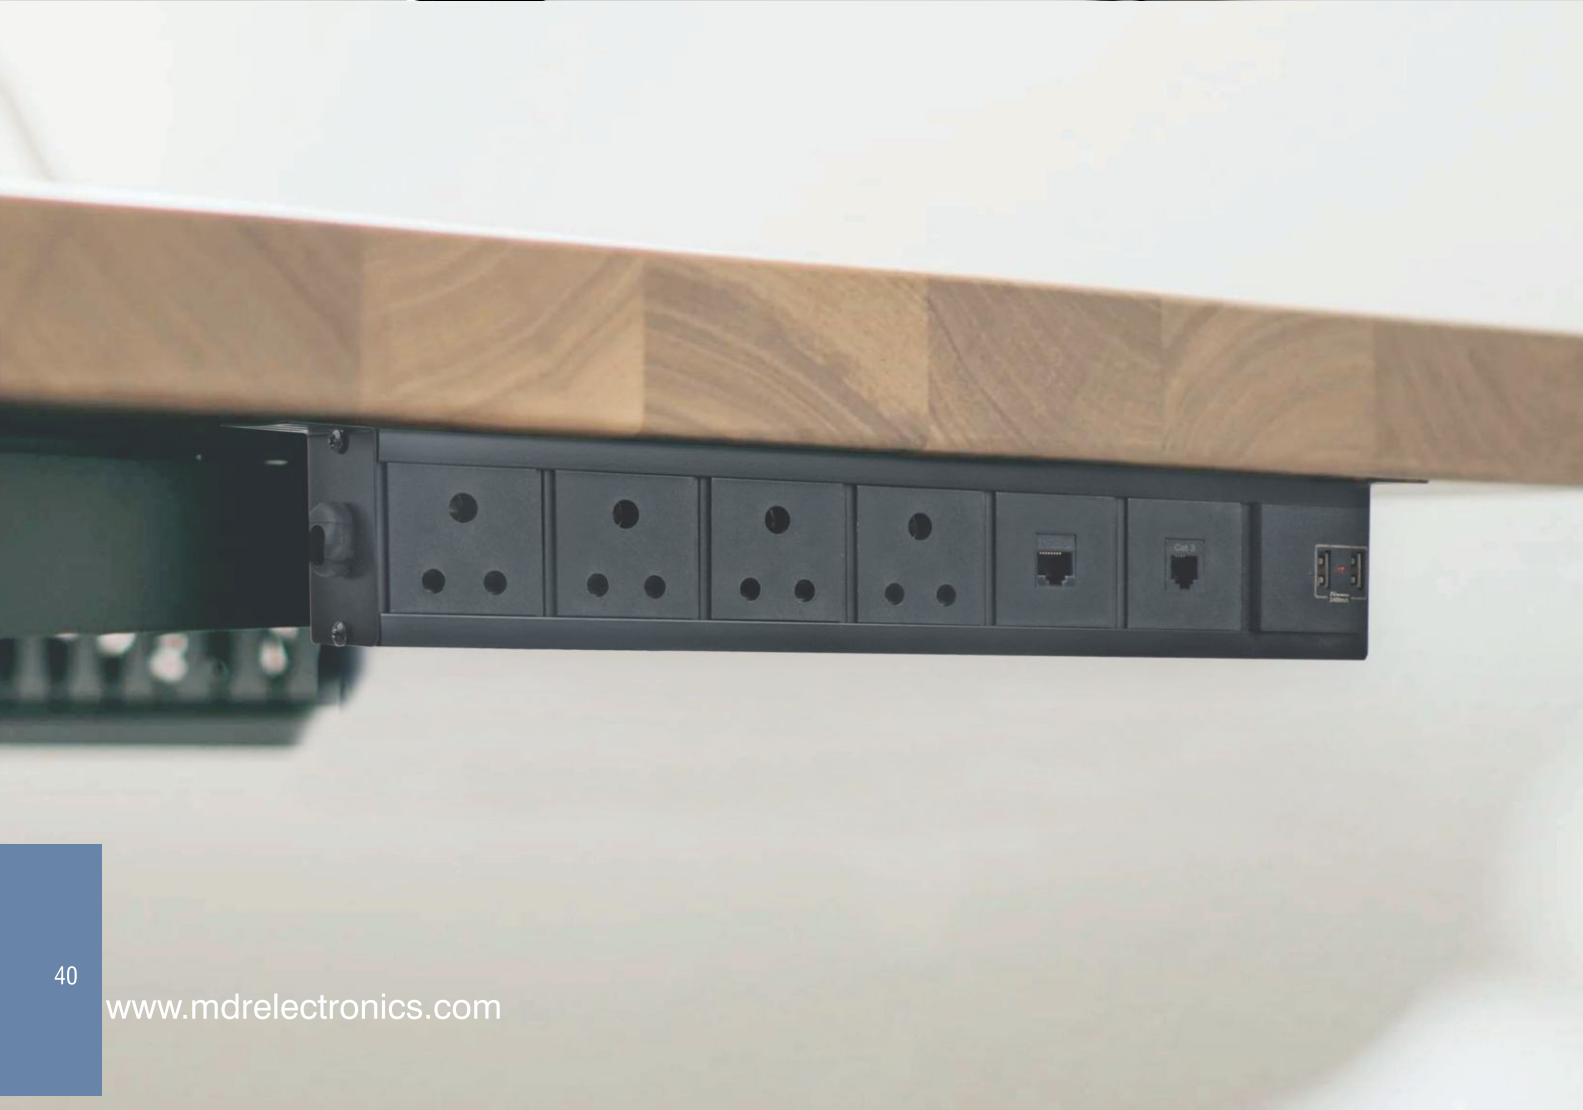

USB A+C SOCKET
30 W PD
WITH DISPLAY

HDMI 4K SOCKET

RJ - 45
CAT-6/CAT-6A
SOCKET

GST
MALE / FEMALE
CONNECTORS

EMBEDDED POWER & DATA SOCKET - SCREW TYPE

The MX Embedded Power and Data Socket Interlink, a seamless solution for power access and integrated connectivity in your workstation. Designed for a neat and organized workspace, this product comes with a dedicated power supply for a consistent and reliable source. The all-in-one power supply includes multiple sockets, USB A+C chargers, CAT 6 ports, HDMI, and a lengthy power cable. Elevate your workspace with this user-friendly solution that combines power and connectivity in one sleek package.