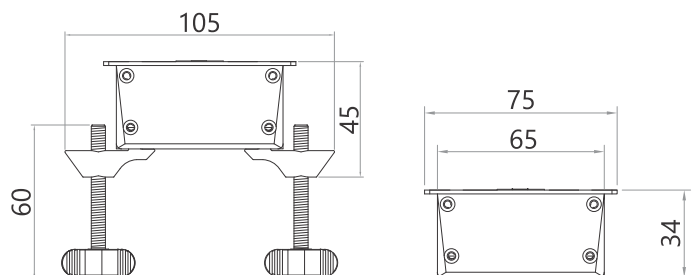

MX NUEVO C34

In-Surface Sleek Power Distribution Unit

MX C34 In-surface power distribution unit series is engineered for simple recessed mount installation to cater power, data and multimedia in a low depth profile. A perfect solution for recessed power & data installations allowing easy access to power for tables, desk, and partitions. Plastically sleek and perfect to go with the home & office workspace.