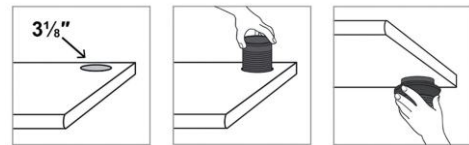

Material : Flame Retardent Nylon Glass Field

Finish Colors : Black

Wiring : Pre -Wired 300mm Cable With Screwless Connector

Standard pack : Locking clasp ring.

Dimension : 104 x 110 x 79.8 mm

Cutout Dimension: Ø 80 mm