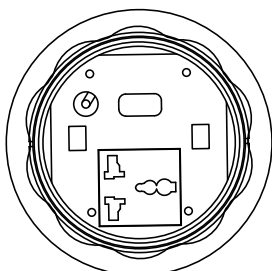

Power Post Touch-Up Wireless Feather Touch Light

The Power Post sets itself apart with its unique touch-activated pop-up mechanism, allowing you to easily access power by simply "figuring touching" the switch icon on the top panel. This innovative unit combines both wired and wireless charging capabilities, featuring four universal electrical outlets, two high-power USB-A ports (3.0Amps), two USB-C ports with Power Delivery (30W), and a Qi-compatible wireless charging pad on top (15W). Its compact, retractable design, built from durable engineered polycarbonate, makes it the perfect multi-functional solution for charging multiple devices at home, offices, and commercial counters, maintaining a clean and organized workspace.

SPECIFICATION

Rated Voltage : 250V~ Single Phase
Rated Current : 6-13A
Universal Sockets : 6/10/13Amps x 3
2 RJ-45 (CAT6) + 1 HDMI (4K)
Wireless Charger : 15 Watts
Material : Polycarbonate
Finish Colors : Glass Black
Wiring: 3 x 1mm² Cable 1.8 mtrs with 6 Amps Plug.
Standard pack : Locking clasp ring.
Dimension : Ø 145 mm x 120 mm
Cutout Dimension: Ø 120mm

Power Post Touch-Up Wireless

The Power Post sets itself apart with its unique touch-activated pop-up mechanism, allowing you to easily access power. This innovative unit combines wireless charging capabilities, featuring Three universal electrical outlets, 2 RJ-45(CAT6), 1 HDMI(4K) & Qi-compatible wireless charging pad on top (15W). Its compact, retractable design, built from durable engineered polycarbonate, makes it the perfect multi-functional solution for charging multiple devices at home, offices, and commercial counters, maintaining a clean and organized workspace.

SPECIFICATION