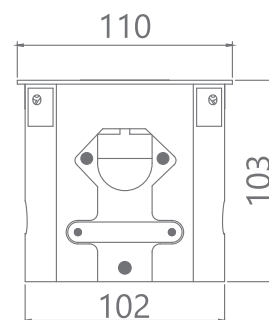

MX No.	Universal Socket 6/13 Amperes	2 USB A + C 18 Watts	Data Cat	HDMI 4K	USB A Data	VGA 15 Pin	Aux 3.5	Silver	Black	Dimensions (mm)	Cutout (mm)
7000	3	1	2	1	-	-	-	Yes	-	435x110x103	405x104
7000A (Black)	3	1	2	1	-	-	-	-	Yes	435x110x103	405x104
7000B	2	1	2	1	1	1	1	Yes	-	460x110x103	430x104
7000C (Black)	2	1	2	1	1	1	1	--	Yes	460x110x103	430x104