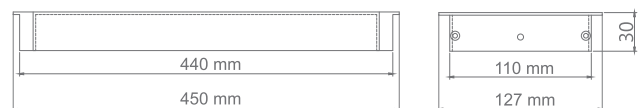

Access Flaps

The access flap features an integrated frame and soft closure, offering single-sided access to an electrical outlet while seamlessly blending into your workspace. Its compatibility with an integrated bottom box provides additional flexibility, and USB charging ports conveniently located on the side cap ensure effortless charging for your electronic devices. This versatile flap is ideal for various applications, including workstations, meeting room tables, conference tables, supervisor desks, and even classroom desks, enhancing functionality and accessibility in any environment.

MX No.	Soft Close	AL	PC	Silver	Black	White	Size	Dimensions (mm)	Cutout (mm)
7003	Yes	Yes	–	Yes	–	–	300 mm	300 x 127 x 30	290 x 110
7003 A	Yes	Yes	–	–	Yes	–	300 mm	300 x 127 x 30	290 x 110
7003 B	Yes	Yes	–	–	–	Yes	300 mm	300 x 127 x 30	290 x 110
7004	Yes	Yes	–	Yes	–	–	450 mm	450 x 127 x 30	440 x 110
7004 A	Yes	Yes	–	–	Yes	–	450 mm	450 x 127 x 30	440 x 110
7004 B	Yes	Yes	–	–	–	Yes	450 mm	450 x 127 x 30	440 x 110
7006	–	Yes	–	Yes	–	–	300 mm	300 x 127 x 30	290 x 110
7006 A	–	Yes	–	Yes	–	–	450 mm	450 x 127 x 30	440x 110
7007	–	–	Yes	Yes	–	–	300 mm	300 x 127 x 30	290 x 110
7007 A	–	–	Yes	–	Yes	–	300 mm	300 x 127 x 30	290 x 110
7007 B	--	--	Yes	--	--	Yes	300 mm	300 x 127 x 30	290 x 110

MX-7006A