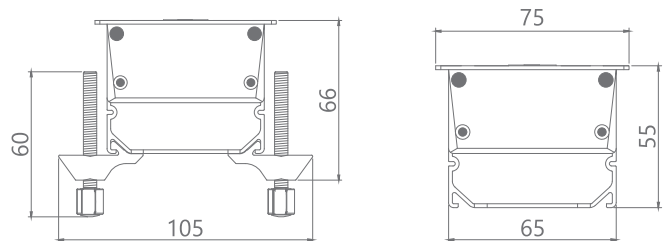

Customized Sockets on Request :