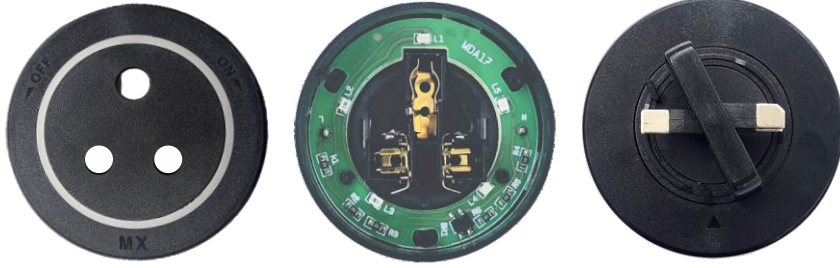

Form and Function

International Socket

Multimedia Accessories

Modular Terminals

You Tube

SCAN AND WATCH COMPLETE VIDEO ON YOUR TUBE

Premium Series LED Adaptors

Triple Safety