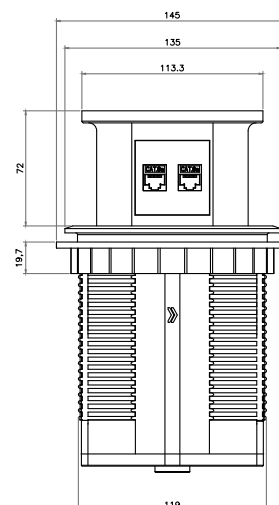

Power Post Push-Up Wireless

Power Post comes with a spring loaded Pop up mechanism, simply push the top panel to pop the unit up for use. A unique product for electrical outlets and charging electronic devices, by using patch cord or wireless. The wireless feature is compatible with all devices that comply with Qi standards. This product delivers 3 universal electrical receptacles, 1 USB A type & 1 USB C type with power delivery 20 Watts and wireless charger on top

SPECIFICATION

Rated Voltage : 250V~ Single Phase
Rated Current : 6-13A
Universal Sockets : 6/10/13Amps x 3
USB Charger : 1 USB ports A type 20 Watts (Single Use)
USB Charger : 1 USB ports C type 20 Watts (Single Use)
Wireless Charger : 15 Watts
Material : Polycarbonate
Finish Colors : Glass Black
Wiring: 3 x 1mm² Cable 1.5 meter with 6 Amps Plug.
Standard pack : Locking clasp ring.
Dimension : Ø 128 mm x 160 mm
Cutout Dimension: Ø 110mm

Power Post Push-Up

The Power Post features a spring-loaded mechanism for effortless pop-up activation, offering four universal electrical outlets and fast charging for multiple devices via two 15W USB-A ports and a 15W USB-C port with Power Delivery. This compact, retractable unit, crafted from high-grade engineered polycarbonate, is ideal for charging various devices at home, offices, and commercial counters.

SPECIFICATION

Rated Voltage : 250V~ Single Phase
Rated Current : 6-13A
Universal Sockets : 6/10/13Amps x 3
2 RJ-45 (CAT6) + 1 HDMI (4K)
Material : Polycarbonate
Finish Colors : Glass Black
Wiring: 3 x 1mm² Cable 1.8 mtrs with 6 Amps Plug.
Standard pack : Locking clasp ring.
Dimension : Ø 145 mm x 119 mm
Cutout Dimension: Ø 120mm