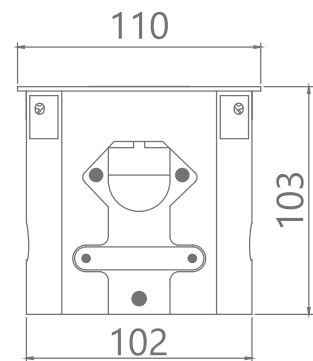

MX No.	Universal Socket 6-13A	2 USB A + C 18 W	Data Cat	HDMI 4K	USB A Data	VGA 15 Pin	Aux 3.5	Silver	Black	Dimensions (mm)	Cutout (mm)
7001	3	1	2	1	1	1	1	Yes	-	400x110x103	370x104
7001A (Black)	3	1	2	1	1	1	1	-	Yes	400x110x103	370x104