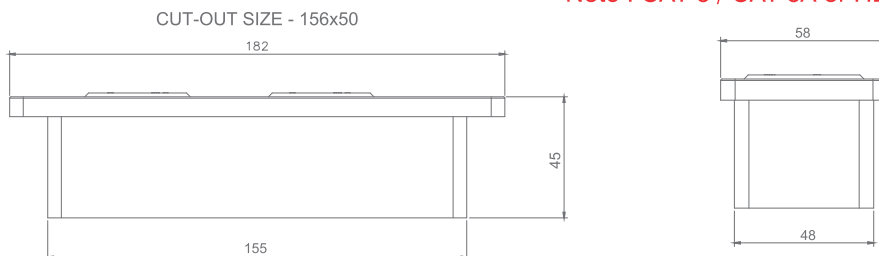

Customized Sockets on Request :