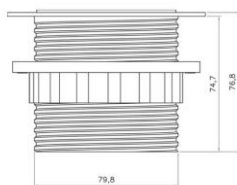

MX-7071
UNIVERSAL SOCKET
6/13 AMP