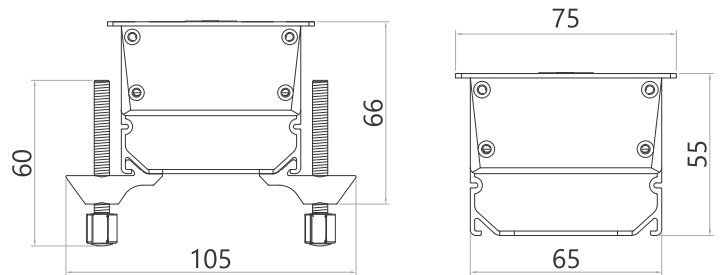

MX NUEVO C55

In-Surface Power Distribution Unit

Engineered for effortless recessed installation, the C55 In-surface power distribution unit series seamlessly integrates power, data, and multimedia connectivity within a dedicated cable management compartment. Its sleek aluminum alloy housing makes it suitable for a variety of workstations and executive tables, making it a highly recommended solution for office and system furniture OEMs.