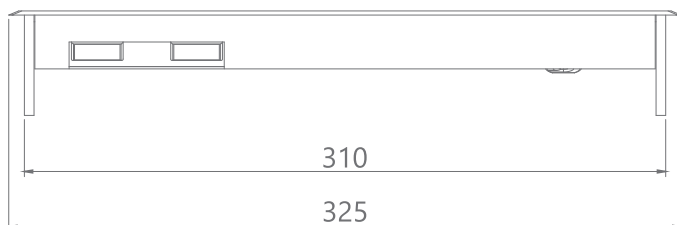

Customized Sockets on Request :