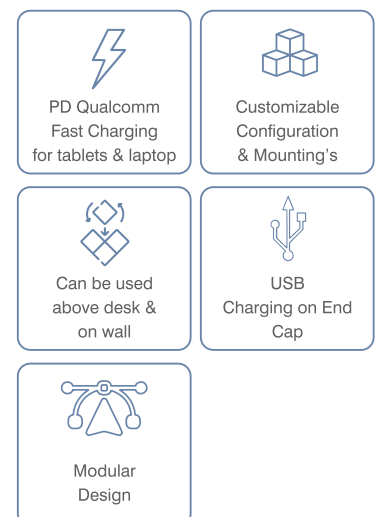

Key Features :