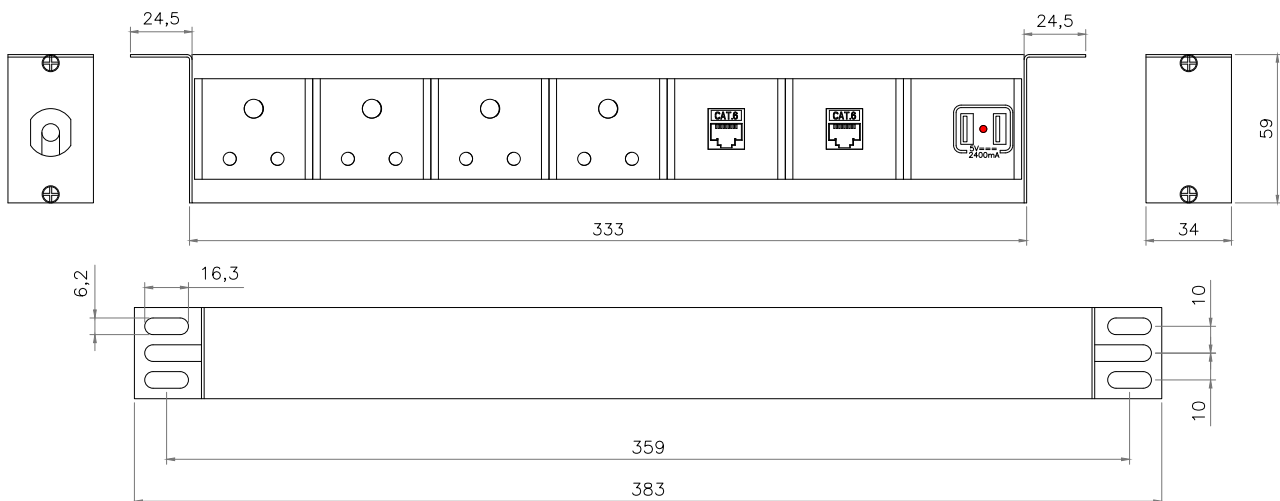

Customization : Length Upon Request

MX No.	Indian or Universal Socket	USB A+C 30W PD	CAT 6	HDMI 4K	2 USB A 5W 2400mA	Dimensions
7077	4	Yes	Yes	Yes	Yes	383x59x34

Key Features :

- PD Qualcomm Fast Charging for tablets & laptop
- Customizable Configuration & Mounting's
- Can be used above desk & on wall
- USB Charging on End Cap
- Modular Design