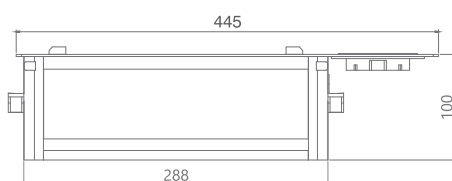

MX No.	Universal Socket 6/13 Amperes	2 USB A + C 18 Watts	Data Cat	HDMI 4K	Dimensions (mm)	Cutout (mm)
7000D	2	1	1	1	445X120X100	430X105
7000E	2	1	1	1	445X120X100	430X105